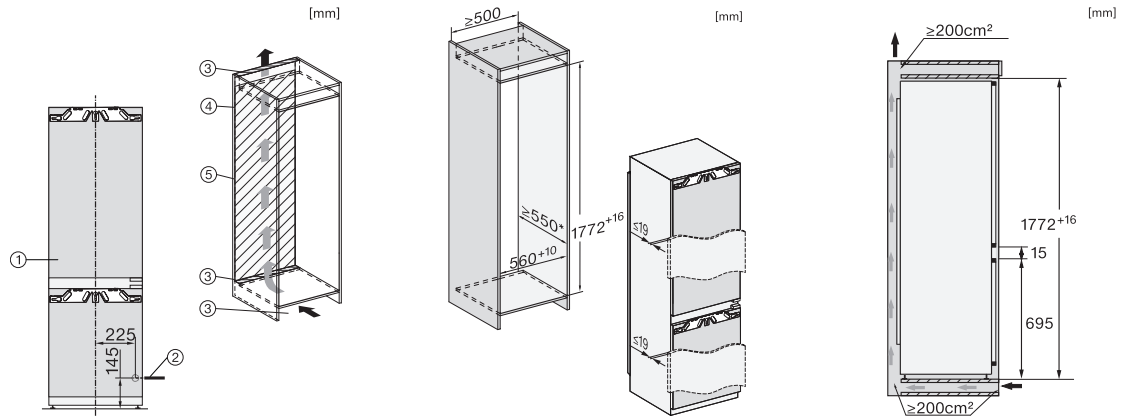

KFN 7785 C

Built-in fridge-freezer combination

FlexiLight 2.0, Freeze&Cool, NoFrost and Mylce for individual convenience.

KFN7734C, KFN7734F, KFN7734D, KFN7764D, KFN7785D, KFN7744E, KFN7774D, installation (footnote*) (installation drawings)

*1. View from the front, 2. Mains connection cable, L = 2100 mm, 3. Ventilation cut-out min. 200 cm², 4. Ventilation, 5. No connections permitted in this area

KFN7734C, KFN7734F, KFN7734D, KFN7764D, KFN7785D, KFN7744E, KFN7774D, built-in (footnote*) (installation drawings)

*The declared energy consumption was calculated in a 560 mm deep niche. The appliance is fully functional in a 550 mm niche but the energy consumption will be slightly higher.

KFNS7734D, KFN7734C, KFN7734F, KFN7734D, KFN7764D, KFN7785D, KFN7744E, KFN7774D, side view (installation drawings)