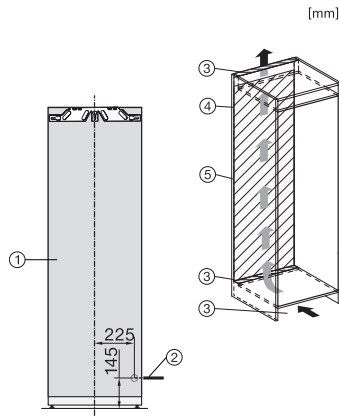

K 7737 D
Built-in refrigerator
with DynaCool and LED lighting for practical food storage.

K7733E, K7763E, K7732E, K7734F, K7764E, K7743E, K7744E, K7773D, K7774D (footnote*) (installation drawings)

*1. View from the front, 2. Mains connection cable, L = 2100 mm, 3. Ventilation cut-out min. 200 cm², 4. Ventilation, 5. No connections permitted in this area