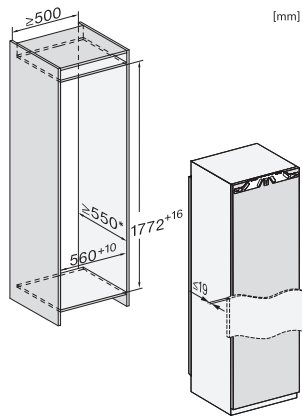

K 7737 D
 Built-in refrigerator
 with DynaCool and LED lighting for practical food storage.

EAN: 4002516747604 / Material number: 12444440 / Old Material Number: 36773700GB

Appliance depth in mm	546
Weight in kg	59.6
Door hinge technology	Fixed door
Max. door front weight – refrigerator, in kg	26
Climate class	SN-T
Refrigerator compartment in l	309
Total usable capacity in l	308
Acoustic airborne noise emission class (A–D)	B
Sound emissions in dB(A) re 1 pW	33
Current consumption (mA)	1200
Voltage in V	220-240
Fuse rating in A	13
Number of phases	1
Frequency in Hz	50-60
Length of supply lead in m	2.2
Replacing lamps	Service
Accessories included	
Egg tray	•

K 7737 D
Built-in refrigerator
with DynaCool and LED lighting for practical food storage.

K7733E, K7763E, K7732E, K7734F, K7764E, K7743E, K7744E, K7773D, K7774D (footnote*) (installation drawings)

*1. View from the front, 2. Mains connection cable, L = 2100 mm, 3. Ventilation cut-out min. 200 cm², 4. Ventilation, 5. No connections permitted in this area

K7733E, K7763E, K7732D, K7732E, K7734F, K7764E, K7743E, K7744E, K7773D, K7774D, built-in (footnote*) (drawings)

*The declared energy consumption was calculated in a 560 mm deep niche. The appliance is fully functional in a 550 mm niche but the energy consumption will be slightly higher.