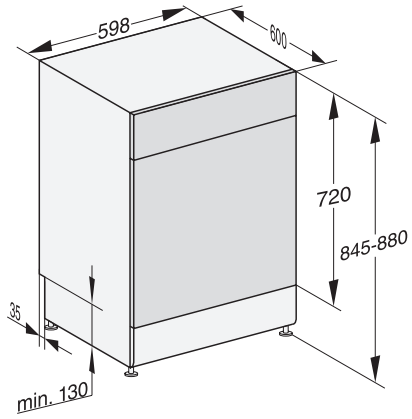

G 7130 SC Front AutoDos

Built-under dishwashers

with automatic dispensing thanks to AutoDos with integrated PowerDisk.

G7000, free standing dishwasher, 60cm (installation drawing)