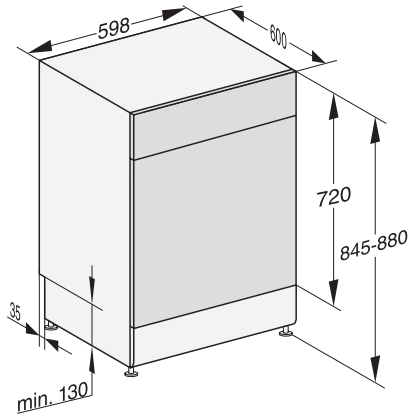

G 7130 SC AutoDos
Freestanding dishwashers
with automatic dispensing thanks to AutoDos with integrated PowerDisk.

G7000, free standing dishwasher, 60cm (installation drawing)