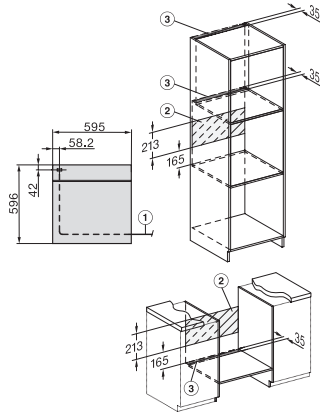

H 2455 BP ACTIVE

Oven

modern design with timer and pyrolytic cleaning at a great entry level price.

EAN: 4002516770466 / Material number: 12408780 / Old Material Number: 22245505GB

Niche width min. in mm	560
Niche width max. in mm	568
Niche height min. in mm	590
Niche height max. in mm	595
Niche depth in mm	550
Appliance width in mm	595
Appliance height in mm	596
Appliance depth in mm	569
Weight in kg	47.0
Total rated load in kW	3.60
Voltage in V	220-240
Frequency in Hz	50
Fuse rating in A	16
Number of phases	1
Length of supply lead in m	1.50
Replacing lamps	Customer
Accessories included	
Universal tray with PerfectClean HUBB 71	1
Baking and roasting rack without PerfectClean	1
Removable side runners (pair)	1

H 2455 BP ACTIVE

Oven

modern design with timer and pyrolytic cleaning at a great entry level price.

installation H7000 XL, installation drawing, GB, AU

1) Netzanschlussleitung, L=1500 mm, 2) In diesem Bereich kein Anschluss, 3) Lüftungsausschnitt min. 150 cm²

side view H7000 XL, installation drawings, GB, AU

22 mm – glass, 23.3 mm – metal

built-in H7000 XL, installation drawing

Installation H7000 XL underframe, installation drawings

If the oven is to be installed under a hob, follow the instructions for installing the hob and the height of the hob.

side view H7000 XL build-under, installation drawing, GB, AU

22 mm – glass, 23.3 mm – metal

H2465B, H2465BP, H2466B, H2466BP, H2467B, H2467BP, H2468B, H2468BP, H2469B, H2469BP installation drawings

EU, 1) 399,6 mm, 2) 360 mm, 3) 45 mm, 4) 31,8 mm, 5) 32,5 mm, , EX, 1) 399,6 mm, 2) 360 mm, 3) 45 mm , 4) 31,8 mm, 5) 32,5 mm