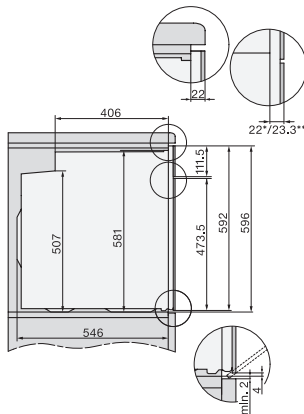

H 2455 BP ACTIVE

Oven

modern design with timer and pyrolytic cleaning at a great entry level price.

EAN: 4002516770466 / Material number: 12408780 / Old Material Number: 22245505GB

Niche width min. in mm	560
Niche width max. in mm	568
Niche height min. in mm	590
Niche height max. in mm	595
Niche depth in mm	550
Appliance width in mm	595
Appliance height in mm	596
Appliance depth in mm	569
Weight in kg	47.0
Total rated load in kW	3.60
Voltage in V	220-240
Frequency in Hz	50
Fuse rating in A	16
Number of phases	1
Length of supply lead in m	1.50
Replacing lamps	Customer
Accessories included	
Universal tray with PerfectClean HUBB 71	1
Baking and roasting rack without PerfectClean	1
Removable side runners (pair)	1

H 2455 BP ACTIVE

Oven

modern design with timer and pyrolytic cleaning at a great entry level price.

installation H7000 XL, installation drawing, GB, AU

1) Netzanschlussleitung, L=1500 mm, 2) In diesem Bereich kein Anschluss, 3) Lüftungsausschnitt min. 150 cm²

side view H7000 XL, installation drawings, GB, AU

22 mm – glass, 23.3 mm – metal

built-in H7000 XL, installation drawing

Installation H7000 XL underframe, installation drawings

If the oven is to be installed under a hob, follow the instructions for installing the hob and the height of the hob.

side view H7000 XL build-under, installation drawing, GB, AU

22 mm – glass, 23.3 mm – metal

H2465B, H2465BP, H2466B, H2466BP, H2467B, H2467BP, H2468B, H2468BP, H2469B, H2469BP installation drawings

EU, 1) 399,6 mm, 2) 360 mm, 3) 45 mm, 4) 31,8 mm, 5) 32,5 mm, , EX, 1) 399,6 mm, 2) 360 mm, 3) 45 mm , 4) 31,8 mm, 5) 32,5 mm