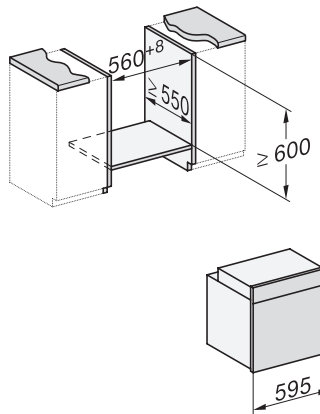

H 2455 BP ACTIVE

Oven

modern design with timer and pyrolytic cleaning at a great entry level price.

EAN: 4002516770466 / Material number: 12408780 / Old Material Number: 22245505GB

Niche width min. in mm	560
Niche width max. in mm	568
Niche height min. in mm	590
Niche height max. in mm	595
Niche depth in mm	550
Appliance width in mm	595
Appliance height in mm	596
Appliance depth in mm	569
Weight in kg	47.0
Total rated load in kW	3.60
Voltage in V	220-240
Frequency in Hz	50
Fuse rating in A	16
Number of phases	1
Length of supply lead in m	1.50
Replacing lamps	Customer
Accessories included	
Universal tray with PerfectClean HUBB 71	1
Baking and roasting rack without PerfectClean	1
Removable side runners (pair)	1

H 2455 BP ACTIVE

Oven

modern design with timer and pyrolytic cleaning at a great entry level price.

installation H7000 XL, installation drawing, GB, AU

1) Netzanschlussleitung, L=1500 mm, 2) In diesem Bereich kein Anschluss, 3) Lüftungsausschnitt min. 150 cm²

side view H7000 XL, installation drawings, GB, AU

22 mm – glass, 23.3 mm – metal

built-in H7000 XL, installation drawing

Installation H7000 XL underframe, installation drawings

If the oven is to be installed under a hob, follow the instructions for installing the hob and the height of the hob.

side view H7000 XL build-under, installation drawing, GB, AU

22 mm – glass, 23.3 mm – metal

H2465B, H2465BP, H2466B, H2466BP, H2467B, H2467BP, H2468B, H2468BP, H2469B, H2469BP installation drawings

EU, 1) 399,6 mm, 2) 360 mm, 3) 45 mm, 4) 31,8 mm, 5) 32,5 mm, , EX, 1) 399,6 mm, 2) 360 mm, 3) 45 mm , 4) 31,8 mm, 5) 32,5 mm