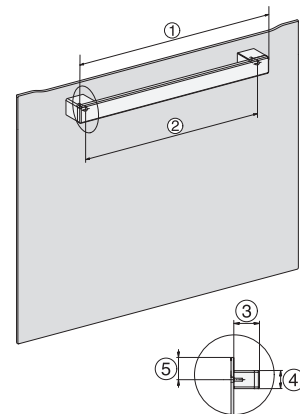

side view H7000 XL, installation drawings, GB, AU

22 mm – glass, 23.3 mm – metal

built-in H7000 XL, installation drawing

Installation H7000 XL underframe, installation drawings

If the oven is to be installed under a hob, follow the instructions for installing the hob and the height of the hob.

side view H7000 XL build-under, installation drawing, GB, AU

22 mm – glass, 23.3 mm – metal

H2465B, H2465BP, H2466B, H2466BP, H2467B, H2467BP, H2468B, H2468BP, H2469B, H2469BP installation drawings

EU, 1) 399,6 mm, 2) 360 mm, 3) 45 mm, 4) 31,8 mm, 5) 32,5 mm, , EX, 1) 399,6 mm, 2) 360 mm, 3) 45 mm , 4) 31,8 mm, 5) 32,5 mm