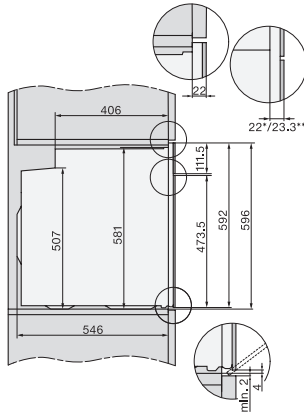

H 2455 BP ACTIVE

Oven

modern design with timer and pyrolytic cleaning at a great entry level price.

EAN: 4002516770466 / Material number: 12408780 / Old Material Number: 22245505GB

Niche width min. in mm	560
Niche width max. in mm	568
Niche height min. in mm	590
Niche height max. in mm	595
Niche depth in mm	550
Appliance width in mm	595
Appliance height in mm	596
Appliance depth in mm	569
Weight in kg	47.0
Total rated load in kW	3.60
Voltage in V	220-240
Frequency in Hz	50
Fuse rating in A	16
Number of phases	1
Length of supply lead in m	1.50
Replacing lamps	Customer
Accessories included	
Universal tray with PerfectClean HUBB 71	1
Baking and roasting rack without PerfectClean	1
Removable side runners (pair)	1

H 2455 BP ACTIVE

Oven

modern design with timer and pyrolytic cleaning at a great entry level price.

installation H7000 XL, installation drawing, GB, AU

1) Netzanschlussleitung, L=1500 mm, 2) In diesem Bereich kein Anschluss, 3) Lüftungsausschnitt min. 150 cm²

side view H7000 XL, installation drawings, GB, AU

22 mm – glass, 23.3 mm – metal

built-in H7000 XL, installation drawing

Installation H7000 XL underframe, installation drawings

If the oven is to be installed under a hob, follow the instructions for installing the hob and the height of the hob.

side view H7000 XL build-under, installation drawing, GB, AU

22 mm – glass, 23.3 mm – metal

H2465B, H2465BP, H2466B, H2466BP, H2467B, H2467BP, H2468B, H2468BP, H2469B, H2469BP installation drawings

EU, 1) 399,6 mm, 2) 360 mm, 3) 45 mm, 4) 31,8 mm, 5) 32,5 mm, , EX, 1) 399,6 mm, 2) 360 mm, 3) 45 mm , 4) 31,8 mm, 5) 32,5 mm