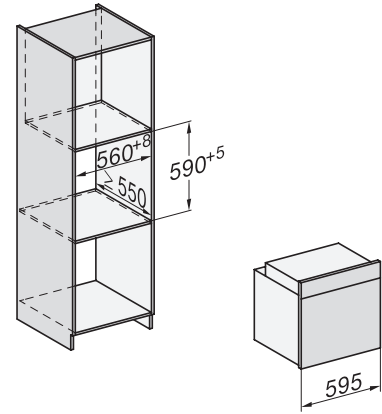

H 2455 BP ACTIVE

Oven

modern design with timer and pyrolytic cleaning at a great entry level price.

installation H7000 XL, installation drawing, GB, AU

1) Netzanschlussleitung, L=1500 mm, 2) In diesem Bereich kein Anschluss, 3) Lüftungsausschnitt min. 150 cm²

side view H7000 XL, installation drawings, GB, AU

22 mm – glass, 23.3 mm – metal

built-in H7000 XL, installation drawing

Installation H7000 XL underframe, installation drawings

If the oven is to be installed under a hob, follow the instructions for installing the hob and the height of the hob.

side view H7000 XL build-under, installation drawing, GB, AU

22 mm – glass, 23.3 mm – metal

H2465B, H2465BP, H2466B, H2466BP, H2467B, H2467BP, H2468B, H2468BP, H2469B, H2469BP installation drawings

EU, 1) 399,6 mm, 2) 360 mm, 3) 45 mm, 4) 31,8 mm, 5) 32,5 mm, , EX, 1) 399,6 mm, 2) 360 mm, 3) 45 mm , 4) 31,8 mm, 5) 32,5 mm