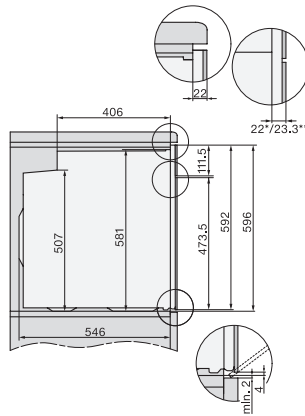

### Oven

modern design with timer and PerfectClean at a great entry level price.

EAN: 4002516770459 / Material number: 12408770 / Old Material Number: 22245504GB

Temperatures max. in °C	280
Niche width min. in mm	560
Niche width max. in mm	568
Niche height min. in mm	590
Niche height max. in mm	595
Niche depth in mm	550
Appliance width in mm	595
Appliance height in mm	596
Appliance depth in mm	569
Weight in kg	47.0
Total rated load in kW	3.60
Voltage in V	220-240
Frequency in Hz	50
Fuse rating in A	16
Number of phases	1
Mains cable with plug	•
Length of supply lead in m	1.50
Replacing lamps	Customer
<b>Accessories included</b>	
Universal tray with PerfectClean	1
Baking and roasting rack without PerfectClean	1
Removable side runners (pair)	1

H2760B/BP, H28x0B/BP, H7x6xB/BP/BPX, installation drawings

22 mm – glass, 23.3 mm – metal

H226x-1B/BP/E/EP/I/IP, H2760B/BP, H28x0B/BP, H7x6xB/BP/BPX, installation drawings

H226x-1B/BP/E/EP/I/IP, H2x6xB/BP, H7x6xB/BP/BPX, installation drawings

If the oven is to be installed under a hob, follow the instructions for installing the hob and the height of the hob.

H2760B/BP, H28x0B/BP, H7x6xB/BP/BPX, installation drawings

22 mm – glass, 23.3 mm – metal

H2465B, H2465BP, H2466B, H2466BP, H2467B, H2467BP, H2468B, H2468BP, installation drawings

EU, 1) 399,6 mm, 2) 360 mm, 3) 45 mm, 4) 31,8 mm, 5) 32,5 mm, , EX, 1) 399,6 mm, 2) 360 mm, 3) 45 mm, 4) 31,8 mm, 5) 32,5 mm