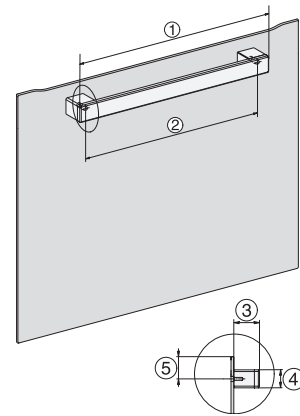

### Oven

modern design with timer and PerfectClean at a great entry level price.

H226x-1B/BP/E/EP/I/IP, H2760B/BP, H28x0B/BP, H7x6xB/BP/BPX, installation drawings, GB, AUS

1) Netzanschlussleitung, L=1500 mm, 2) In diesem Bereich kein Anschluss, 3) Lüftungsausschnitt min. 150 cm<sup>2</sup>

H2760B/BP, H28x0B/BP, H7x6xB/BP/BPX, installation drawings

22 mm – glass, 23.3 mm – metal

H226x-1B/BP/E/EP/I/IP, H2760B/BP, H28x0B/BP, H7x6xB/BP/BPX, installation drawings

H226x-1B/BP/E/EP/I/IP, H2x6xB/BP, H7x6xB/BP/BPX, installation drawings

If the oven is to be installed under a hob, follow the instructions for installing the hob and the height of the hob.

H2760B/BP, H28x0B/BP, H7x6xB/BP/BPX, installation drawings

22 mm – glass, 23.3 mm – metal

H2465B, H2465BP, H2466B, H2466BP, H2467B, H2467BP, H2468B, H2468BP, installation drawings

EU, 1) 399,6 mm, 2) 360 mm, 3) 45 mm, 4) 31,8 mm, 5) 32,5 mm, , EX, 1) 399,6 mm, 2) 360 mm, 3) 45 mm, 4) 31,8 mm, 5) 32,5 mm