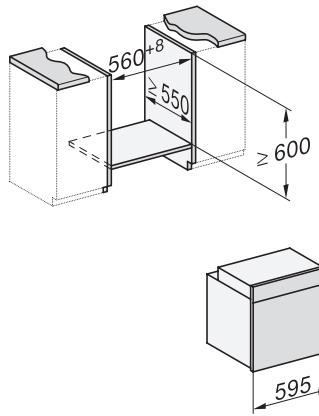

### Oven

modern design with timer and PerfectClean at a great entry level price.

H226x-1B/BP/E/EP/I/IP, H2760B/BP, H28x0B/BP, H7x6xB/BP/BPX, installation drawings, GB, AUS

1) Netzanschlussleitung, L=1500 mm, 2) In diesem Bereich kein Anschluss, 3) Lüftungsausschnitt min. 150 cm<sup>2</sup>

H2760B/BP, H28x0B/BP, H7x6xB/BP/BPX, installation drawings

22 mm – glass, 23.3 mm – metal

H226x-1B/BP/E/EP/I/IP, H2760B/BP, H28x0B/BP, H7x6xB/BP/BPX, installation drawings

H226x-1B/BP/E/EP/I/IP, H2x6xB/BP, H7x6xB/BP/BPX, installation drawings

If the oven is to be installed under a hob, follow the instructions for installing the hob and the height of the hob.

H2760B/BP, H28x0B/BP, H7x6xB/BP/BPX, installation drawings

22 mm – glass, 23.3 mm – metal

H2465B, H2465BP, H2466B, H2466BP, H2467B, H2467BP, H2468B, H2468BP, installation drawings

EU, 1) 399,6 mm, 2) 360 mm, 3) 45 mm, 4) 31,8 mm, 5) 32,5 mm, , EX, 1) 399,6 mm, 2) 360 mm, 3) 45 mm, 4) 31,8 mm, 5) 32,5 mm