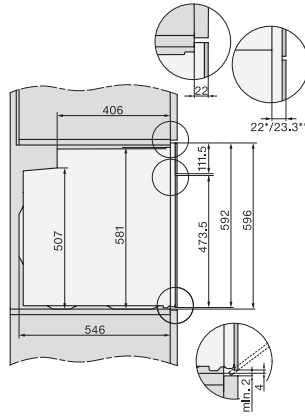

### Oven

modern design with timer and PerfectClean at a great entry level price.

EAN: 4002516770459 / Material number: 12408770 / Old Material Number: 22245504GB

Temperatures max. in °C	280
Niche width min. in mm	560
Niche width max. in mm	568
Niche height min. in mm	590
Niche height max. in mm	595
Niche depth in mm	550
Appliance width in mm	595
Appliance height in mm	596
Appliance depth in mm	569
Weight in kg	47.0
Total rated load in kW	3.60
Voltage in V	220-240
Frequency in Hz	50
Fuse rating in A	16
Number of phases	1
Mains cable with plug	•
Length of supply lead in m	1.50
Replacing lamps	Customer
<b>Accessories included</b>	
Universal tray with PerfectClean	1
Baking and roasting rack without PerfectClean	1
Removable side runners (pair)	1

### Oven

modern design with timer and PerfectClean at a great entry level price.

H226x-1B/BP/E/EP/I/IP, H2760B/BP, H28x0B/BP, H7x6xB/BP/BPX, installation drawings, GB, AUS

1) Netzanschlussleitung, L=1500 mm, 2) In diesem Bereich kein Anschluss, 3) Lüftungsausschnitt min. 150 cm<sup>2</sup>

H2760B/BP, H28x0B/BP, H7x6xB/BP/BPX, installation drawings

22 mm – glass, 23.3 mm – metal

H226x-1B/BP/E/EP/I/IP, H2760B/BP, H28x0B/BP, H7x6xB/BP/BPX, installation drawings

H226x-1B/BP/E/EP/I/IP, H2x6xB/BP, H7x6xB/BP/BPX, installation drawings

H2465B, H2465BP, H2466B, H2466BP, H2467B, H2467BP, H2468B, H2468BP, installation drawings

EU, 1) 399,6 mm, 2) 360 mm, 3) 45 mm, 4) 31,8 mm, 5) 32,5 mm, , EX, 1) 399,6 mm, 2) 360 mm, 3) 45 mm, 4) 31,8 mm, 5) 32,5 mm