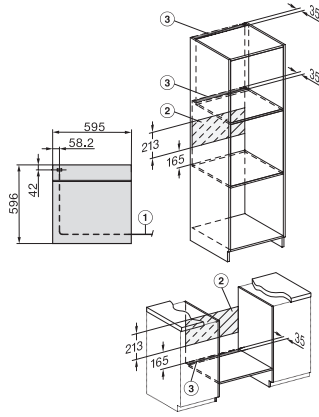

### Oven

modern design with timer and PerfectClean at a great entry level price.

EAN: 4002516770459 / Material number: 12408770 / Old Material Number: 22245504GB

Temperatures max. in °C	280
Niche width min. in mm	560
Niche width max. in mm	568
Niche height min. in mm	590
Niche height max. in mm	595
Niche depth in mm	550
Appliance width in mm	595
Appliance height in mm	596
Appliance depth in mm	569
Weight in kg	47.0
Total rated load in kW	3.60
Voltage in V	220-240
Frequency in Hz	50
Fuse rating in A	16
Number of phases	1
Mains cable with plug	•
Length of supply lead in m	1.50
Replacing lamps	Customer
<b>Accessories included</b>	
Universal tray with PerfectClean	1
Baking and roasting rack without PerfectClean	1
Removable side runners (pair)	1

### Oven

modern design with timer and PerfectClean at a great entry level price.

H226x-1B/BP/E/EP/I/IP, H2760B/BP, H28x0B/BP, H7x6xB/BP/BPX, installation drawings, GB, AUS

1) Netzanschlussleitung, L=1500 mm, 2) In diesem Bereich kein Anschluss, 3) Lüftungsausschnitt min. 150 cm<sup>2</sup>

H2760B/BP, H28x0B/BP, H7x6xB/BP/BPX, installation drawings

22 mm – glass, 23.3 mm – metal

H226x-1B/BP/E/EP/I/IP, H2760B/BP, H28x0B/BP, H7x6xB/BP/BPX, installation drawings

H226x-1B/BP/E/EP/I/IP, H2x6xB/BP, H7x6xB/BP/BPX, installation drawings

H2465B, H2465BP, H2466B, H2466BP, H2467B, H2467BP, H2468B, H2468BP, installation drawings

EU, 1) 399,6 mm, 2) 360 mm, 3) 45 mm, 4) 31,8 mm, 5) 32,5 mm, , EX, 1) 399,6 mm, 2) 360 mm, 3) 45 mm, 4) 31,8 mm, 5) 32,5 mm