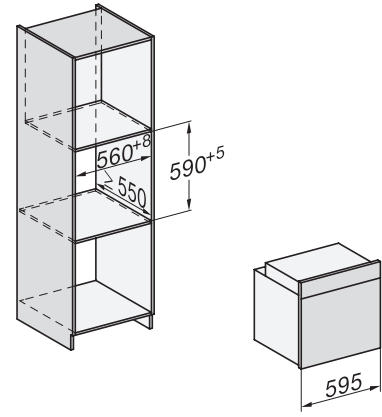

### Oven

modern design with timer and PerfectClean at a great entry level price.

H226x-1B/BP/E/EP/I/IP, H2760B/BP, H28x0B/BP, H7x6xB/BP/BPX, installation drawings, GB, AUS

1) Netzanschlussleitung, L=1500 mm, 2) In diesem Bereich kein Anschluss, 3) Lüftungsausschnitt min. 150 cm<sup>2</sup>

H2760B/BP, H28x0B/BP, H7x6xB/BP/BPX, installation drawings

22 mm – glass, 23.3 mm – metal

H226x-1B/BP/E/EP/I/IP, H2760B/BP, H28x0B/BP, H7x6xB/BP/BPX, installation drawings

H226x-1B/BP/E/EP/I/IP, H2x6xB/BP, H7x6xB/BP/BPX, installation drawings

If the oven is to be installed under a hob, follow the instructions for installing the hob and the height of the hob.

H2760B/BP, H28x0B/BP, H7x6xB/BP/BPX, installation drawings

22 mm – glass, 23.3 mm – metal

H2465B, H2465BP, H2466B, H2466BP, H2467B, H2467BP, H2468B, H2468BP, installation drawings

EU, 1) 399,6 mm, 2) 360 mm, 3) 45 mm, 4) 31,8 mm, 5) 32,5 mm, , EX, 1) 399,6 mm, 2) 360 mm, 3) 45 mm, 4) 31,8 mm, 5) 32,5 mm