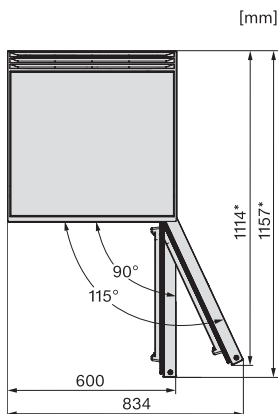

*To achieve the declared energy consumption, the spacers supplied with the unit must be used. This increases the depth of the unit by approx. 35 mm. The unit is fully functional without the use of the spacers, but has a slightly higher energy consumption.

K4003D ws, K4002D ws, F4001D ws, F4001C ws, FN4002D ws, installation (*footnote) (installation drawings)

*1. View from the front, 2. Mains connection cable, L = 2200 mm

K4003D ws, K4002D ws, F4001D ws, F4001C ws, FN4002D ws, top view (*footnote) (installation drawings)