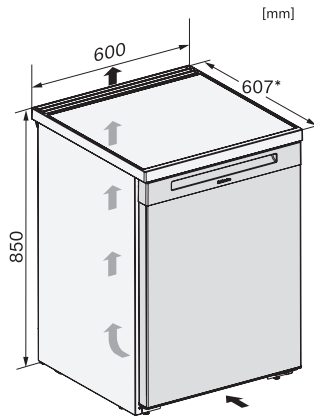

K4003D ws, K4002D ws, F4001D ws, F4001C ws, FN4002D ws, installation sketch (*footnote) (installation drawings)

*To achieve the declared energy consumption, the spacers supplied with the unit must be used. This increases the depth of the unit by approx. 35 mm. The unit is fully functional without the use of the spacers, but has a slightly higher energy consumption.