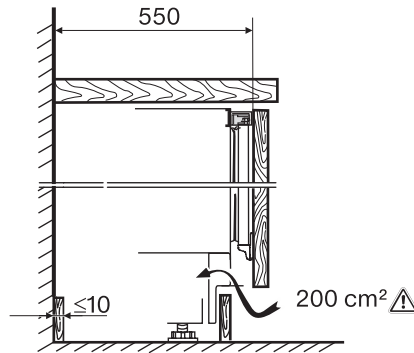

F 31202 Ui-1

Built-under freezer

Compactly designed with ComfortFrost for convenient freezing.

K31222Ui, K31222Ui-1, K31225Ui, K31252Ui,
K31252Ui-1, K31242UiF, K31242UiF-1, F31202Ui
(installation drawings)