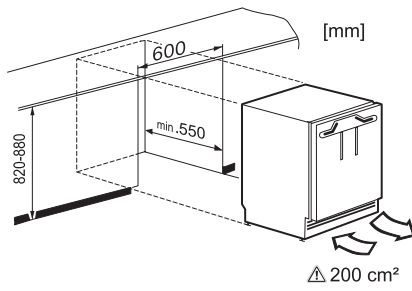

F 31202 Ui-1

Built-under freezer

Compactly designed with ComfortFrost for convenient freezing.

K31222Ui, K31222Ui-1, K31225Ui, K31252Ui,
K31252Ui-1, K31242UiF, K31242UiF-1, F31202Ui
(installation drawings)