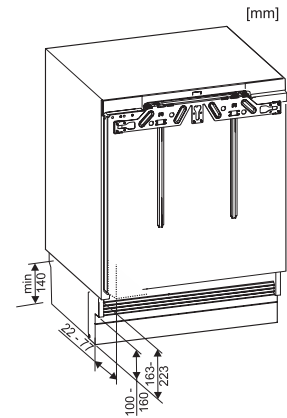

K 31222 Ui-1

Built-under refrigerator

Compactly designed with a practical interior layout.

- Optimum and maintenance-free LED lighting in compartment
- Door shelves can be cleaned in the dishwasher – ComfortClean

EAN: 4002516712381 / Material number: 12364360 / Old Material Number: 36312222GB

Appliance category	
Refrigerator	•
Construction type	
Built-in appliance	•
Undercounter appliance	•
Door hinge	right
Convertible door hinging	•
Design	
Refrigeration section lighting	LED
User convenience	
ComfortClean	•
Control system	
Operating concept	PicTronic
Independent temperature regulation of fridge and freezer zones	No
Automatic SuperCool	•
No. of temperature zones	1
Fridge/Fridge section	
No. of shelves	4
Number of inner door racks for tinned food	1
Door rack for bottles	1
Efficiency and sustainability	
Energy efficiency class (A–G)	E
Annual energy consumption in kWh	94.00
Energy consumption in 24 h in kWh	0.25
Safety	
Lock function	•
Acoustic door alarm	•
Technical data	
Door hinge technology	Fixed door
Refrigerator compartment in l	137
4* freezer compartment in l	0
Acoustic airborne noise emission class (A–D)	B
Sound emissions in dB(A) re 1 pW	35
Current consumption (mA)	1200
Voltage in V	220-240
Fuse rating in A	13
Number of phases	1
Frequency in Hz	50
Replacing lamps	Service
Accessories included	
Egg tray	•

K 31222 Ui-1

Built-under refrigerator

Compactly designed with a practical interior layout.

K31222Ui, K31222Ui-1, K31225Ui, K31252Ui,
K31252Ui-1, K31242UiF, K31242UiF-1, F31202Ui
(installation drawings)

K31222Ui, K31222Ui-1, K31225Ui, K31252Ui,
K31252Ui-1, K31242UiF, K31242UiF-1, F31202Ui, side
view (installation draw)