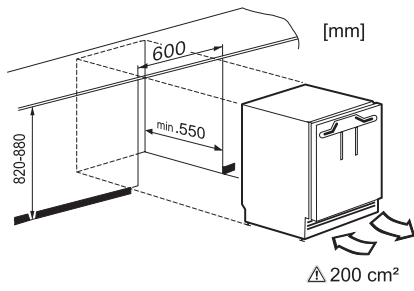

K 31222 Ui-1

Built-under refrigerator

Compactly designed with a practical interior layout.

K31222Ui, K31222Ui-1, K31225Ui, K31252Ui,
K31252Ui-1, K31242UiF, K31242UiF-1, F31202Ui
(installation drawings)

K31222Ui, K31222Ui-1, K31225Ui, K31252Ui,
K31252Ui-1, K31242UiF, K31242UiF-1, F31202Ui, side
view (installation draw)

K31222Ui, K31222Ui-1, K31225Ui, K31252Ui,
K31252Ui-1, K31242UiF, K31242UiF-1 F31202Ui
(installation drawings)