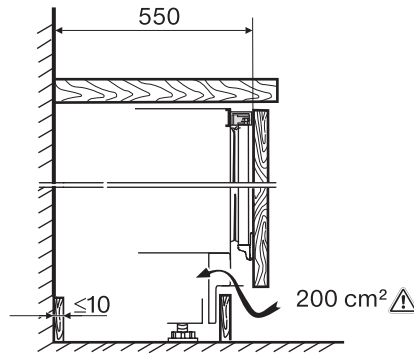

K 31222 Ui-1

Built-under refrigerator

Compactly designed with a practical interior layout.

K31222Ui, K31222Ui-1, K31225Ui, K31252Ui,
K31252Ui-1, K31242UiF, K31242UiF-1, F31202Ui
(installation drawings)

K31222Ui, K31222Ui-1, K31225Ui, K31252Ui,
K31252Ui-1, K31242UiF, K31242UiF-1, F31202Ui, side
view (installation draw)

K31222Ui, K31222Ui-1, K31225Ui, K31252Ui,
K31252Ui-1, K31242UiF, K31242UiF-1 F31202Ui
(installation drawings)