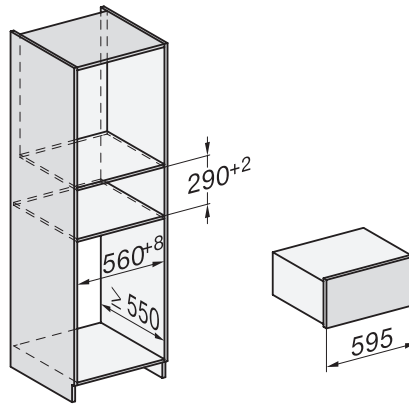

EAN: 4002516713630 / Material number: 12310300 / Old Material Number: 30702050GB

Construction type and design	
Gourmet warming drawer	•
ArtLine	•
Handleless	•
Colour	Obsidian black matt
Operating modes	
Cup warming	•
Plate warming	•
Keeping food warm	•
Low temperature cooking	•
User convenience	
Miele@home	•
Capacity	12 place settings
Push2open mechanism	•
Fully telescopic runners for easy loading and unloading of the warming drawer	•
Control panel with sensor controls	•
Control panel with symbols	•
Stop programming	•
Timer function	•
Sabbath programme	•
Cleaning and care	
Flush control panel	•
Safety	
Cool front	•
Anti-slip mat	•
Safety switch-off	•
Technical data	
Temperatures min. in °C	40
Temperatures max. in °C	85
Appliance width in mm	595
Appliance height in mm	289
Appliance depth in mm	570
Useable interior height in mm	230
Total rated load in kW	0.70
Voltage in V	230
Frequency in Hz	50-60
Fuse rating in A	10
Number of phases	1
Mains cable with plug	•
Length of supply lead in m	2.0
Accessories included	
Anti-slip mat	1
Rack for increased capacity	1

ESW 7020

29 cm high handleless Gourmet warming drawer
for preheating crockery, keeping food warm and low temperature cooking.

ESW7020, ESW7120 - installation drawing – GB, AU

ESW7020, ESW 7120 - installation drawing

ESW7020, ESW7120 - installation drawing – Installation – GB, AU

- 1) Front view, 2) Mains connection cable, L=2,000 mm,
- 3) ventilation cut-out min. 180 cm², 4) no connection in this area