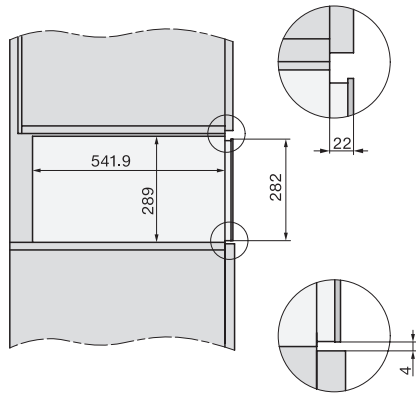

ESW 7020

29 cm high handleless Gourmet warming drawer

for preheating crockery, keeping food warm and low temperature cooking.

- The ultimate in enjoyment – low temperature cooking
- Always at the right temperature – 4 functions
- Convenient and easy – Touch control
- Opening the drawer couldn't be easier – Push2open
- Better safe than sorry – timer function with automatic switch-off

EAN: 4002516713630 / Material number: 12310300 / Old Material Number: 30702050GB

Construction type and design	
Gourmet warming drawer	•
ArtLine	•
Handleless	•
Colour	Obsidian black matt
Operating modes	
Cup warming	•
Plate warming	•
Keeping food warm	•
Low temperature cooking	•
User convenience	
Miele@home	•
Capacity	12 place settings
Push2open mechanism	•
Fully telescopic runners for easy loading and unloading of the warming drawer	•
Control panel with sensor controls	•
Control panel with symbols	•
Stop programming	•
Timer function	•
Sabbath programme	•
Cleaning and care	
Flush control panel	•
Safety	
Cool front	•
Anti-slip mat	•
Safety switch-off	•
Technical data	
Temperatures min. in °C	40
Temperatures max. in °C	85
Appliance width in mm	595
Appliance height in mm	289
Appliance depth in mm	570
Useable interior height in mm	230
Total rated load in kW	0.70
Voltage in V	230
Frequency in Hz	50-60
Fuse rating in A	10
Number of phases	1
Mains cable with plug	•
Length of supply lead in m	2.0
Accessories included	
Anti-slip mat	1
Rack for increased capacity	1

ESW 7020

29 cm high handleless Gourmet warming drawer
for preheating crockery, keeping food warm and low temperature cooking.

ESW7020, ESW7120 - installation drawing – GB, AU

ESW7020, ESW 7120 - installation drawing

ESW7020, ESW7120 - installation drawing – Installation – GB, AU

- 1) Front view, 2) Mains connection cable, L=2,000 mm,
- 3) ventilation cut-out min. 180 cm², 4) no connection in this area