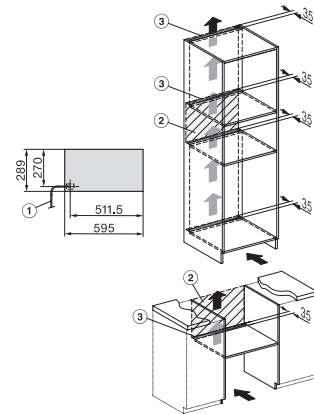

EAN: 4002516713630 / Material number: 12310300 / Old Material Number: 30702050GB

Construction type and design	
Gourmet warming drawer	•
ArtLine	•
Handleless	•
Colour	Obsidian black matt
Operating modes	
Cup warming	•
Plate warming	•
Keeping food warm	•
Low temperature cooking	•
User convenience	
Miele@home	•
Capacity	12 place settings
Push2open mechanism	•
Fully telescopic runners for easy loading and unloading of the warming drawer	•
Control panel with sensor controls	•
Control panel with symbols	•
Stop programming	•
Timer function	•
Sabbath programme	•
Cleaning and care	
Flush control panel	•
Safety	
Cool front	•
Anti-slip mat	•
Safety switch-off	•
Technical data	
Temperatures min. in °C	40
Temperatures max. in °C	85
Appliance width in mm	595
Appliance height in mm	289
Appliance depth in mm	570
Useable interior height in mm	230
Total rated load in kW	0.70
Voltage in V	230
Frequency in Hz	50-60
Fuse rating in A	10
Number of phases	1
Mains cable with plug	•
Length of supply lead in m	2.0
Accessories included	
Anti-slip mat	1
Rack for increased capacity	1

ESW 7020

29 cm high handleless Gourmet warming drawer
for preheating crockery, keeping food warm and low temperature cooking.

ESW7020, ESW7120 - installation drawing – GB, AU

ESW7020, ESW 7120 - installation drawing

ESW7020, ESW7120 - installation drawing – Installation – GB, AU

- 1) Front view, 2) Mains connection cable, L=2,000 mm,
- 3) ventilation cut-out min. 180 cm², 4) no connection in this area