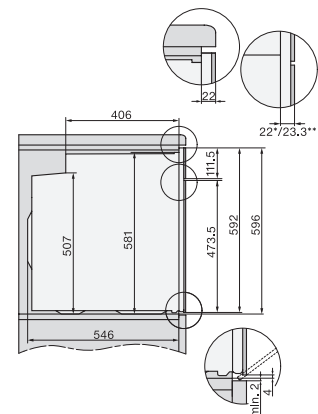

H 7860 BPX

Handleless oven

seamless design with food probe and BrilliantLight.

installation H7000 XL, installation drawing, GB, AU

1) Netzanschlusleitung, L=1500 mm, 2) In diesem Bereich kein Anschluss, 3) Lüftungsausschnitt min. 150 cm²

side view H7000 XL, installation drawings, GB, AU

22 mm – glass, 23.3 mm – metal

built-in H7000 XL, installation drawing

H226x-1B/BP/E/EP/IP, H2x6xB/BP, H7x6xB/BP/BPX, installation drawings

If the oven is to be installed under a hob, follow the instructions for installing the hob and the height of the hob.

H226x-1B/BP/E/EP/IP, H2760B/BP, H28x0B/BP, H7x40BM/BMX, H7x6xB/BP/BPX, installation drawings

side view H7000 XL build-under, installation drawing, GB, AU

22 mm – glass, 23.3 mm – metal

H2xxx-1 B/BP/E/IP, H7xxx B/BP/BM/BMX, installation drawings

22 mm – glass, 23.3 mm – metal

H2xxx-1 B/BP/E/IP, H7xxx B/BP/BM/BMX, installation drawings

22 mm – glass, 23.3 mm – metal