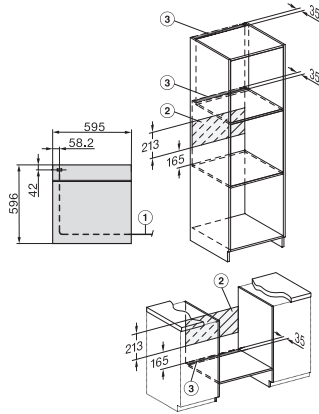

H 7860 BPX

Handleless oven

seamless design with food probe and BrilliantLight.

installation H7000 XL, installation drawing, GB, AU

1) Netzanschlusleitung, L=1500 mm, 2) In diesem Bereich kein Anschluss, 3) Lüftungsausschnitt min. 150 cm²

side view H7000 XL, installation drawings, GB, AU

22 mm – glass, 23.3 mm – metal

built-in H7000 XL, installation drawing

H226x-1B/BP/E/EP/IP, H2x6xB/BP, H7x6xB/BP/BPX, installation drawings

If the oven is to be installed under a hob, follow the instructions for installing the hob and the height of the hob.

H226x-1B/BP/E/EP/IP, H2760B/BP, H28x0B/BP, H7x40BM/BMX, H7x6xB/BP/BPX, installation drawings

side view H7000 XL build-under, installation drawing, GB, AU

22 mm – glass, 23.3 mm – metal

H2xxx-1 B/BP/E/IP, H7xxx B/BP/BM/BMX, installation drawings

22 mm – glass, 23.3 mm – metal

H2xxx-1 B/BP/E/IP, H7xxx B/BP/BM/BMX, installation drawings

22 mm – glass, 23.3 mm – metal