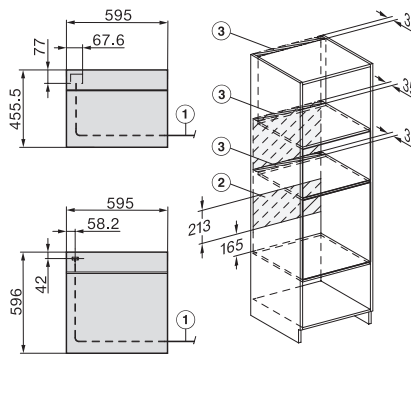

H 7860 BPX

Handleless oven

seamless design with food probe and BrilliantLight.

installation H7000 XL, installation drawing, GB, AU

1) Netzanschlusleitung, L=1500 mm, 2) In diesem Bereich kein Anschluss, 3) Lüftungsausschnitt min. 150 cm²

side view H7000 XL, installation drawings, GB, AU

22 mm – glass, 23.3 mm – metal

built-in H7000 XL, installation drawing

H226x-1B/BP/E/EP/IP, H2x6xB/BP, H7x6xB/BP/BPX, installation drawings

If the oven is to be installed under a hob, follow the instructions for installing the hob and the height of the hob.

H226x-1B/BP/E/EP/IP, H2760B/BP, H28x0B/BP, H7x40BM/BMX, H7x6xB/BP/BPX, installation drawings

side view H7000 XL build-under, installation drawing, GB, AU

22 mm – glass, 23.3 mm – metal

H2xxx-1 B/BP/E/IP, H7xxx B/BP/BM/BMX, installation drawings

22 mm – glass, 23.3 mm – metal

H2xxx-1 B/BP/E/IP, H7xxx B/BP/BM/BMX, installation drawings

22 mm – glass, 23.3 mm – metal