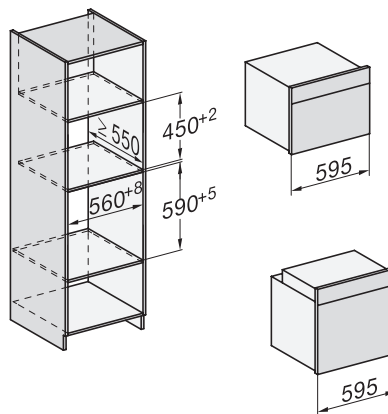

H 7860 BPX

Handleless oven

seamless design with food probe and BrilliantLight.

installation H7000 XL, installation drawing, GB, AU

1) Netzanschlusleitung, L=1500 mm, 2) In diesem Bereich kein Anschluss, 3) Lüftungsausschnitt min. 150 cm²

side view H7000 XL, installation drawings, GB, AU

22 mm – glass, 23.3 mm – metal

built-in H7000 XL, installation drawing

H226x-1B/BP/E/EP/IP, H2x6xB/BP, H7x6xB/BP/BPX, installation drawings

If the oven is to be installed under a hob, follow the instructions for installing the hob and the height of the hob.

H226x-1B/BP/E/EP/IP, H2760B/BP, H28x0B/BP, H7x40BM/BMX, H7x6xB/BP/BPX, installation drawings

side view H7000 XL build-under, installation drawing, GB, AU

22 mm – glass, 23.3 mm – metal

H2xxx-1 B/BP/E/IP, H7xxx B/BP/BM/BMX, installation drawings

22 mm – glass, 23.3 mm – metal

H2xxx-1 B/BP/E/IP, H7xxx B/BP/BM/BMX, installation drawings

22 mm – glass, 23.3 mm – metal