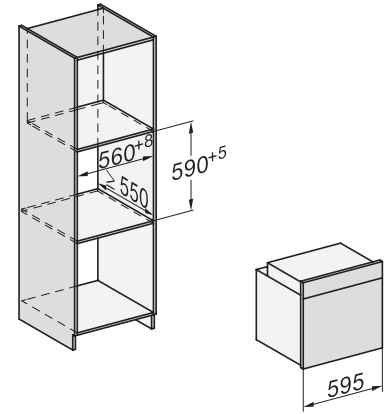

H 7860 BPX

Handleless oven

seamless design with food probe and BrilliantLight.

installation H7000 XL, installation drawing, GB, AU

1) Netzanschlusleitung, L=1500 mm, 2) In diesem Bereich kein Anschluss, 3) Lüftungsausschnitt min. 150 cm²

side view H7000 XL, installation drawings, GB, AU

22 mm – glass, 23.3 mm – metal

built-in H7000 XL, installation drawing

H226x-1B/BP/E/EP/IP, H2x6xB/BP, H7x6xB/BP/BPX, installation drawings

If the oven is to be installed under a hob, follow the instructions for installing the hob and the height of the hob.

H226x-1B/BP/E/EP/IP, H2760B/BP, H28x0B/BP, H7x40BM/BMX, H7x6xB/BP/BPX, installation drawings

side view H7000 XL build-under, installation drawing, GB, AU

22 mm – glass, 23.3 mm – metal

H2xxx-1 B/BP/E/IP, H7xxx B/BP/BM/BMX, installation drawings

22 mm – glass, 23.3 mm – metal

H2xxx-1 B/BP/E/IP, H7xxx B/BP/BM/BMX, installation drawings

22 mm – glass, 23.3 mm – metal