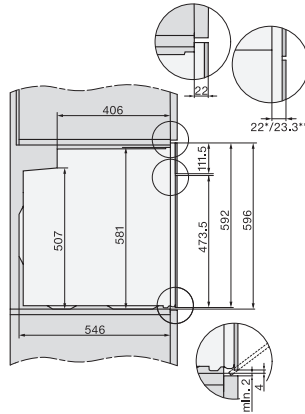

H 7860 BPX

Handleless oven

seamless design with food probe and BrilliantLight.

installation H7000 XL, installation drawing, GB, AU

1) Netzanschlusleitung, L=1500 mm, 2) In diesem Bereich kein Anschluss, 3) Lüftungsausschnitt min. 150 cm²

side view H7000 XL, installation drawings, GB, AU

22 mm – glass, 23.3 mm – metal

built-in H7000 XL, installation drawing

H226x-1B/BP/E/EP/IP, H2x6xB/BP, H7x6xB/BP/BPX, installation drawings

If the oven is to be installed under a hob, follow the instructions for installing the hob and the height of the hob.

H226x-1B/BP/E/EP/IP, H2760B/BP, H28x0B/BP, H7x40BM/BMX, H7x6xB/BP/BPX, installation drawings

side view H7000 XL build-under, installation drawing, GB, AU

22 mm – glass, 23.3 mm – metal

H2xxx-1 B/BP/E/IP, H7xxx B/BP/BM/BMX, installation drawings

22 mm – glass, 23.3 mm – metal

H2xxx-1 B/BP/E/IP, H7xxx B/BP/BM/BMX, installation drawings

22 mm – glass, 23.3 mm – metal