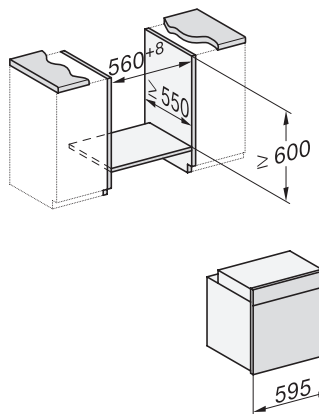

H 7860 BPX

Handleless oven

seamless design with food probe and BrilliantLight.

installation H7000 XL, installation drawing, GB, AU

1) Netzanschlusleitung, L=1500 mm, 2) In diesem Bereich kein Anschluss, 3) Lüftungsausschnitt min. 150 cm²

side view H7000 XL, installation drawings, GB, AU

22 mm – glass, 23.3 mm – metal

built-in H7000 XL, installation drawing

H226x-1B/BP/E/EP/IP, H2x6xB/BP, H7x6xB/BP/BPX, installation drawings

If the oven is to be installed under a hob, follow the instructions for installing the hob and the height of the hob.

H226x-1B/BP/E/EP/IP, H2760B/BP, H28x0B/BP, H7x40BM/BMX, H7x6xB/BP/BPX, installation drawings

side view H7000 XL build-under, installation drawing, GB, AU

22 mm – glass, 23.3 mm – metal

H2xxx-1 B/BP/E/IP, H7xxx B/BP/BM/BMX, installation drawings

22 mm – glass, 23.3 mm – metal

H2xxx-1 B/BP/E/IP, H7xxx B/BP/BM/BMX, installation drawings

22 mm – glass, 23.3 mm – metal