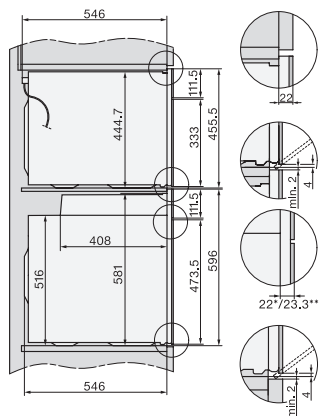

H 7860 BPX

Handleless oven

seamless design with food probe and BrilliantLight.

installation H7000 XL, installation drawing, GB, AU

1) Netzanschlusleitung, L=1500 mm, 2) In diesem Bereich kein Anschluss, 3) Lüftungsausschnitt min. 150 cm²

side view H7000 XL, installation drawings, GB, AU

22 mm – glass, 23.3 mm – metal

built-in H7000 XL, installation drawing

H226x-1B/BP/E/EP/IP, H2x6xB/BP, H7x6xB/BP/BPX, installation drawings

If the oven is to be installed under a hob, follow the instructions for installing the hob and the height of the hob.

H226x-1B/BP/E/EP/IP, H2760B/BP, H28x0B/BP, H7x40BM/BMX, H7x6xB/BP/BPX, installation drawings

side view H7000 XL build-under, installation drawing, GB, AU

22 mm – glass, 23.3 mm – metal

H2xxx-1 B/BP/E/IP, H7xxx B/BP/BM/BMX, installation drawings

22 mm – glass, 23.3 mm – metal

H2xxx-1 B/BP/E/IP, H7xxx B/BP/BM/BMX, installation drawings

22 mm – glass, 23.3 mm – metal