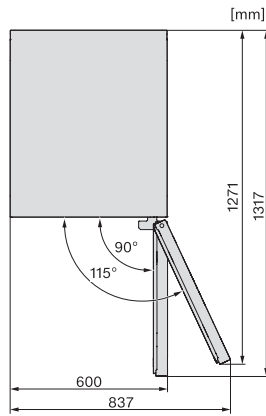

KWT 4584 E  
Freestanding wine storage unit  
with a temperature zone, ActiveHumidity and door lock.

EAN: 4002516612438 / Material number: 12156930 / Old Material Number: 39458451EU1

Number of phases	1
Frequency in Hz	50-60
Length of supply lead in m	2.0
<b>Accessories included</b>	
Active AirClean filter	•
White chalk pen	•

KWT 4584 E  
 Freestanding wine storage unit  
 with a temperature zone, ActiveHumidity and door lock.

KWT4584E sw, Rioja, installation sketch (\*footnote)  
 (installation drawings)

\*Dimension with wall spacers

KWT4584E sw, Rioja, top view (installation drawings)

KWT4584E sw, Rioja, installation (footnote\*) (installation drawings)

\*1. View from the front, 2. Mains connection cable, L = 2200 mm