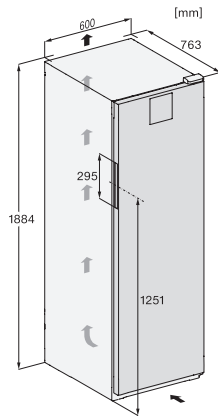

KWT 4584 E
Freestanding wine storage unit
with a temperature zone, ActiveHumidity and door lock.

KWT4584E sw, Rioja, installation sketch (*footnote)
(installation drawings)

*Dimension with wall spacers