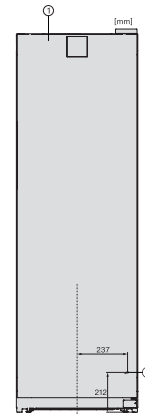

KWT 4584 E  
 Freestanding wine storage unit  
 with a temperature zone, ActiveHumidity and door lock.

KWT4584E sw, Rioja, installation sketch (\*footnote)  
 (installation drawings)

\*Dimension with wall spacers

KWT4584E sw, Rioja, top view (installation drawings)

KWT4584E sw, Rioja, installation (footnote\*) (installation drawings)

\*1. View from the front, 2. Mains connection cable, L = 2200 mm