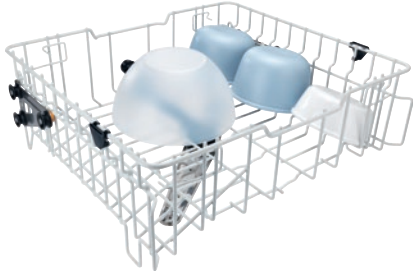

APFD 214
Upper basket
without inserts for individual loading options.

EAN: 4002516643937 / Material number: 12107560 / Old Material Number: 67021401D