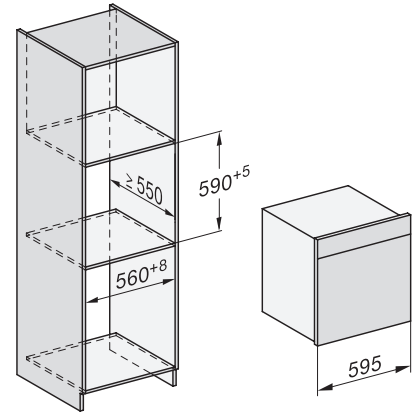

built-in DGC XXL, installation drawing