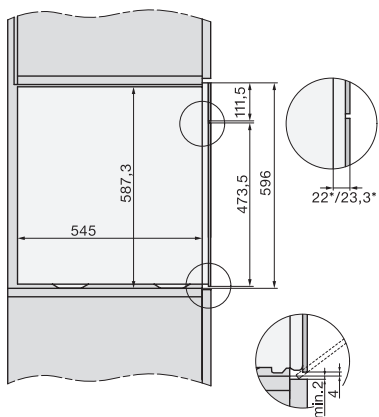

ESW7x10, EVS7010, DGC7x6xHCPro, DGC7x6xHCXPro installation drawings

built-in DGC XXL, installation drawing

built-in DGC XXL build-under, installation drawing  
Worktop overhang ≤ 29 mm

screw joint DGC XXL, installation drawing

DGC7x4x swivel range of the aperture, installation drawings

side view DGC XXL, installation drawings

Seitenansicht DGC XXL, installation drawing, GB, AU  
22 mm glass, 23.3 mm stainless steel