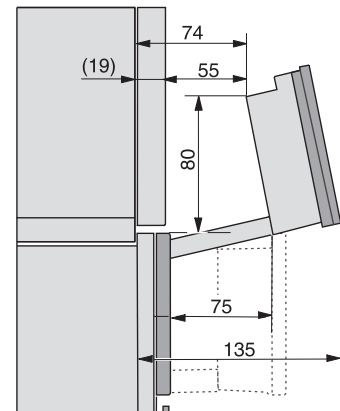

ESW7x10, EVS7010, DGC7x6xHCPro, DGC7x6xHCXPro installation drawings

built-in DGC XXL, installation drawing

built-in DGC XXL build-under, installation drawing  
Worktop overhang ≤ 29 mm

screw joint DGC XXL, installation drawing

DGC7x4x swivel range of the aperture, installation drawings

side view DGC XXL, installation drawings

Seitenansicht DGC XXL, installation drawing, GB, AU  
22 mm glass, 23.3 mm stainless steel