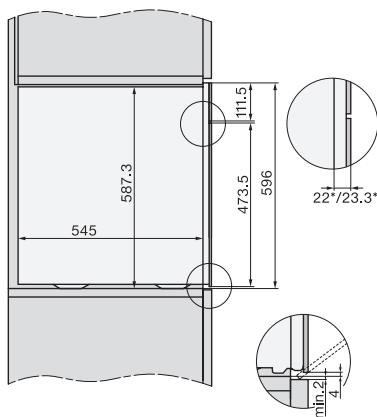

ESW7x10, EVS7010, DGC7x6xHCPro, DGC7x6xHCXPro installation drawings

built-in DGC XXL, installation drawing

built-in DGC XXL build-under, installation drawing  
Worktop overhang ≤ 29 mm

screw joint DGC XXL, installation drawing

DGC7x4x swivel range of the aperture, installation drawings

side view DGC XXL, installation drawings

Seitenansicht DGC XXL, installation drawing, GB, AU  
22 mm glass, 23.3 mm stainless steel