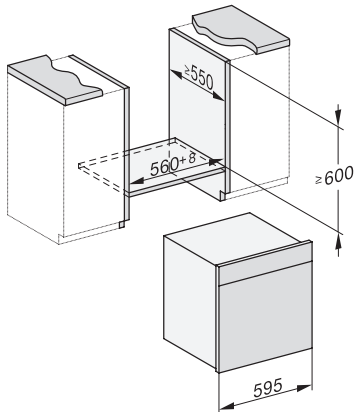

## DGC 7865 HCX Pro

Handleless combination steam oven with mains water and drain connection for steam cooking, baking, roasting with wireless food probe + HydroClean.

ESW7x20, DGC7x6xHCPro, DGC7x6xHCXPro installation drawings

ESW7x10, EVS7010, DGC7x6xHCPro, DGC7x6xHCXPro installation drawings

built-in DGC XXL, installation drawing

built-in DGC XXL build-under, installation drawing  
Worktop overhang ≤ 29 mm

screw joint DGC XXL, installation drawing

DGC7x4x swivel range of the aperture, installation drawings

side view DGC XXL, installation drawings

Seitenansicht DGC XXL, installation drawing, GB, AU  
22 mm glass, 23.3 mm stainless steel