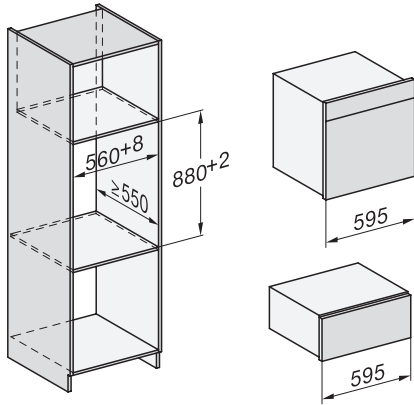

DGC 7865 HCX Pro

Handleless combination steam oven with mains water and drain connection for steam cooking, baking, roasting with wireless food probe + HydroClean.

ESW7x20, DGC7x6xHCPro, DGC7x6xHCXPro installation drawings