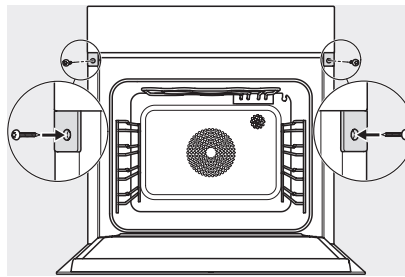

DGC 7865 HCX Pro

Handleless combination steam oven with mains water and drain connection for steam cooking, baking, roasting with wireless food probe + HydroClean.