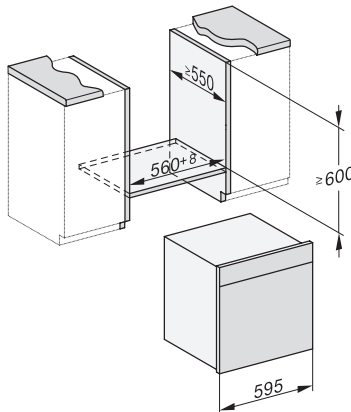

1) 400 mm, 2) 360 mm, 3) 47 mm, 4) 24 mm, 5) 32.5 mm

ESW7x20, DGC7x6xHCPro, DGC7x6xHCXPro installation drawings

ESW7x10, EVS7010, DGC7x6xHCPro, DGC7x6xHCXPro installation drawings

built-in DGC XXL, installation drawing

built-in DGC XXL build-under, installation drawing  
Worktop overhang  $\leq 29$  mm

screw joint DGC XXL, installation drawing

DGC7x4x swivel range of the aperture, installation drawings

side view DGC XXL, installation drawings

Seitenansicht DGC XXL, installation drawing, GB, AU  
22 mm glass, 23,3 mm stainless steel