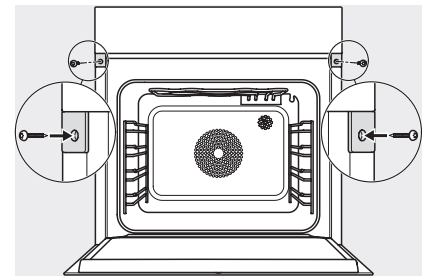

## DGC 7865 HC Pro

Combination steam oven with mains water and drain connection for steam cooking, baking, roasting with wireless food probe + HydroClean.

DG2840, DG7x40, DGC7x4x, DG7x6x, DGC7x6x, DGD7635, DGM7x4x, DO7, H28B/BP, H7x4xB/BM/BP, H7x6xB/BP, installation drawing

1) 400 mm, 2) 360 mm, 3) 47 mm, 4) 24 mm, 5) 32.5 mm

ESW7x20, DGC7x6xHCPro, DGC7x6xHCXPro installation drawings

ESW7x10, EVS7010, DGC7x6xHCPro, DGC7x6xHCXPro installation drawings

built-in DGC XXL, installation drawing

built-in DGC XXL build-under, installation drawing  
Worktop overhang  $\leq 29$  mm

screw joint DGC XXL, installation drawing

DGC7x4x swivel range of the aperture, installation drawings

side view DGC XXL, installation drawings