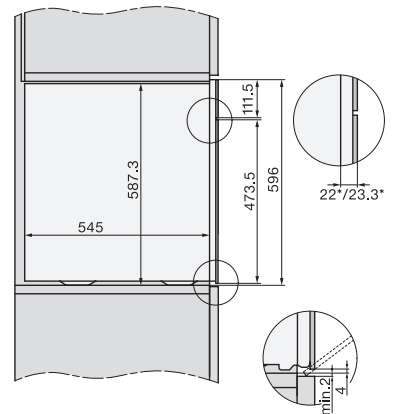

1) 400 mm, 2) 360 mm, 3) 47 mm, 4) 24 mm, 5) 32.5 mm

ESW7x20, DGC7x6xHCPro, DGC7x6xHCXPro installation drawings

ESW7x10, EVS7010, DGC7x6xHCPro, DGC7x6xHCXPro installation drawings

built-in DGC XXL, installation drawing

built-in DGC XXL build-under, installation drawing  
Worktop overhang  $\leq 29$  mm

screw joint DGC XXL, installation drawing

DGC7x4x swivel range of the aperture, installation drawings

side view DGC XXL, installation drawings

Seitenansicht DGC XXL, installation drawing, GB, AU  
22 mm glass, 23,3 mm stainless steel