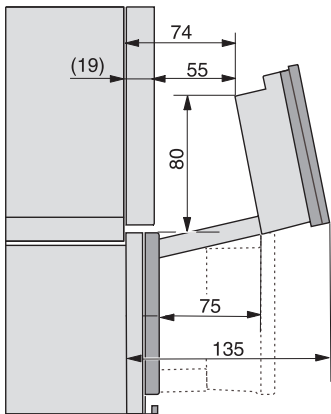

1) 400 mm, 2) 360 mm, 3) 47 mm, 4) 24 mm, 5) 32.5 mm

ESW7x20, DGC7x6xHCPro, DGC7x6xHCXPro installation drawings

ESW7x10, EVS7010, DGC7x6xHCPro, DGC7x6xHCXPro installation drawings

built-in DGC XXL, installation drawing

built-in DGC XXL build-under, installation drawing  
Worktop overhang  $\leq 29$  mm

screw joint DGC XXL, installation drawing

DGC7x4x swivel range of the aperture, installation drawings

side view DGC XXL, installation drawings

Seitenansicht DGC XXL, installation drawing, GB, AU  
22 mm glass, 23,3 mm stainless steel