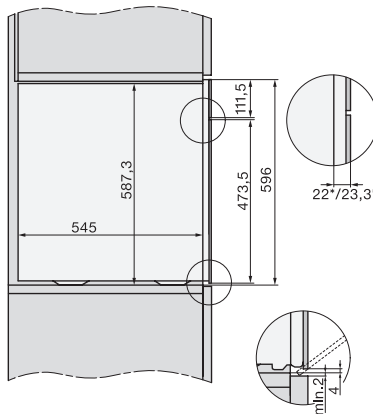

1) 400 mm, 2) 360 mm, 3) 47 mm, 4) 24 mm, 5) 32.5 mm

ESW7x20, DGC7x6xHCPro, DGC7x6xHCXPro installation drawings

ESW7x10, EVS7010, DGC7x6xHCPro, DGC7x6xHCXPro installation drawings

built-in DGC XXL, installation drawing

built-in DGC XXL build-under, installation drawing  
Worktop overhang  $\leq 29$  mm

screw joint DGC XXL, installation drawing

DGC7x4x swivel range of the aperture, installation drawings

side view DGC XXL, installation drawings

Seitenansicht DGC XXL, installation drawing, GB, AU  
22 mm glass, 23,3 mm stainless steel