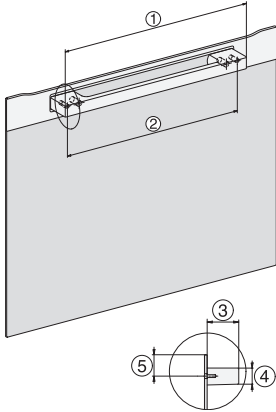

DGC 7865 HC Pro

Combination steam oven with mains water and drain connection for steam cooking, baking, roasting with wireless food probe + HydroClean.

DG2840, DG7x40, DGC7x4x, DG7x6x, DGC7x6x, DGD7635, DGM7x4x, DO7, H28B/BP, H7x4xB/BM/BP, H7x6xB/BP, installation drawing

1) 400 mm, 2) 360 mm, 3) 47 mm, 4) 24 mm, 5) 32.5 mm