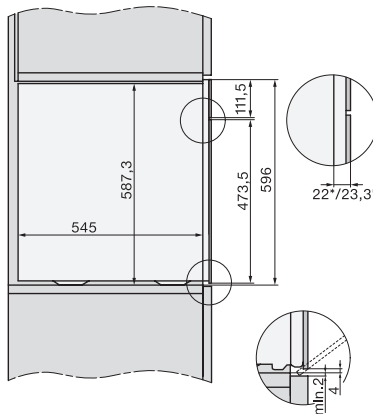

1) 400 mm, 2) 360 mm, 3) 47 mm, 4) 27 mm, 5) 32.5 mm

ESW7x20, DGC7x6xHCPro, DGC7x6xHCXPro installation drawings

ESW7x10, EVS7010, DGC7x6xHCPro, DGC7x6xHCXPro installation drawings

built-in DGC XXL, installation drawing

built-in DGC XXL build-under, installation drawing  
Worktop overhang ≤ 29 mm

screw joint DGC XXL, installation drawing

DGC7x4x swivel range of the aperture, installation drawings

side view DGC XXL, installation drawings

Seitenansicht DGC XXL, installation drawing, GB, AU  
22 mm glass, 23,3 mm stainless steel