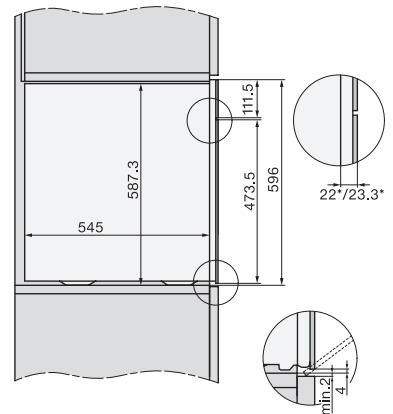

1) 400 mm, 2) 360 mm, 3) 47 mm, 4) 27 mm, 5) 32.5 mm

ESW7x20, DGC7x6xHCPro, DGC7x6xHCXPro installation drawings

ESW7x10, EVS7010, DGC7x6xHCPro, DGC7x6xHCXPro installation drawings

built-in DGC XXL, installation drawing

built-in DGC XXL build-under, installation drawing  
Worktop overhang ≤ 29 mm

screw joint DGC XXL, installation drawing

DGC7x4x swivel range of the aperture, installation drawings

side view DGC XXL, installation drawings

Seitenansicht DGC XXL, installation drawing, GB, AU  
22 mm glass, 23,3 mm stainless steel