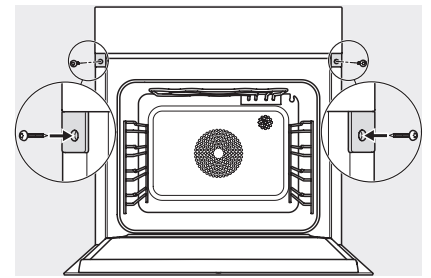

## DGC 7865 HC Pro

Combination steam oven with mains water and drain connection for steam cooking, baking, roasting with wireless food probe + HydroClean.

DG7x40, DGC7x4x, DGC7x6x, DG7635, DGM7x4x, DO7, H2860B/BP, H7240BM, H7x40BM, H7x4xB/BP, H7x6xB/BP, installation drawings

1) 400 mm, 2) 360 mm, 3) 47 mm, 4) 27 mm, 5) 32.5 mm

ESW7x20, DGC7x6xHCPro, DGC7x6xHCXPro installation drawings

ESW7x10, EVS7010, DGC7x6xHCPro, DGC7x6xHCXPro installation drawings

built-in DGC XXL, installation drawing

built-in DGC XXL build-under, installation drawing  
Worktop overhang ≤ 29 mm

screw joint DGC XXL, installation drawing

DGC7x4x swivel range of the aperture, installation drawings

side view DGC XXL, installation drawings