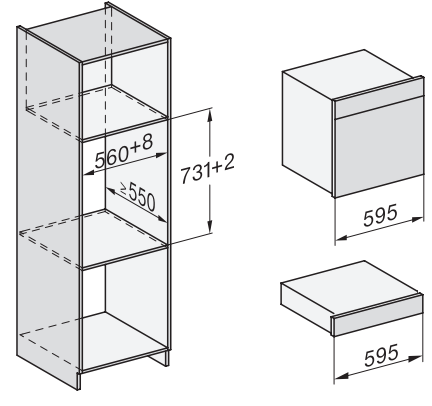

1) 400 mm, 2) 360 mm, 3) 47 mm, 4) 27 mm, 5) 32.5 mm

ESW7x20, DGC7x6xHCPro, DGC7x6xHCXPro installation drawings

ESW7x10, EVS7010, DGC7x6xHCPro, DGC7x6xHCXPro installation drawings

built-in DGC XXL, installation drawing

built-in DGC XXL build-under, installation drawing  
Worktop overhang ≤ 29 mm

screw joint DGC XXL, installation drawing

DGC7x4x swivel range of the aperture, installation drawings

side view DGC XXL, installation drawings

Seitenansicht DGC XXL, installation drawing, GB, AU  
22 mm glass, 23,3 mm stainless steel