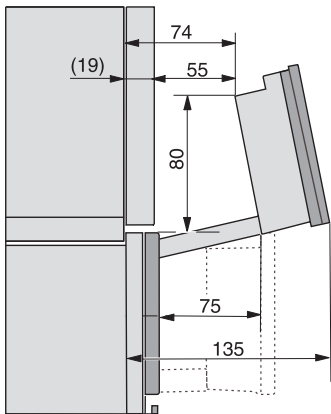

1) 400 mm, 2) 360 mm, 3) 47 mm, 4) 27 mm, 5) 32.5 mm

ESW7x20, DGC7x6xHCPro, DGC7x6xHCXPro installation drawings

ESW7x10, EVS7010, DGC7x6xHCPro, DGC7x6xHCXPro installation drawings

built-in DGC XXL, installation drawing

built-in DGC XXL build-under, installation drawing  
Worktop overhang ≤ 29 mm

screw joint DGC XXL, installation drawing

DGC7x4x swivel range of the aperture, installation drawings

side view DGC XXL, installation drawings

Seitenansicht DGC XXL, installation drawing, GB, AU  
22 mm glass, 23,3 mm stainless steel