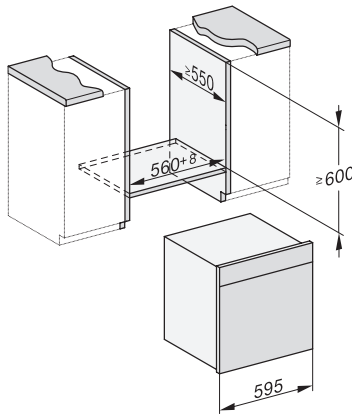

1) 400 mm, 2) 360 mm, 3) 47 mm, 4) 27 mm, 5) 32.5 mm

ESW7x20, DGC7x6xHCPro, DGC7x6xHCXPro installation drawings

ESW7x10, EVS7010, DGC7x6xHCPro, DGC7x6xHCXPro installation drawings

built-in DGC XXL, installation drawing

built-in DGC XXL build-under, installation drawing  
Worktop overhang ≤ 29 mm

screw joint DGC XXL, installation drawing

DGC7x4x swivel range of the aperture, installation drawings

side view DGC XXL, installation drawings

Seitenansicht DGC XXL, installation drawing, GB, AU  
22 mm glass, 23,3 mm stainless steel