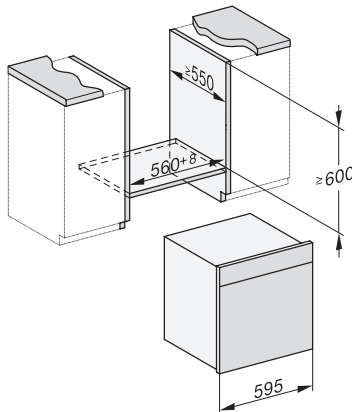

1) 400 mm, 2) 360 mm, 3) 47 mm, 4) 27 mm, 5) 32.5 mm

ESW7x20, DGC7x6xHCPro, DGC7x6xHCXPro installation drawings

ESW7x10, EVS7010, DGC7x6xHCPro, DGC7x6xHCXPro installation drawings

built-in DGC XXL, installation drawing

built-in DGC XXL build-under, installation drawing

Worktop overhang ≤ 29 mm

screw joint DGC XXL, installation drawing

DGC7x4x swivel range of the aperture, installation drawings

side view DGC XXL, installation drawings

Seitenansicht DGC XXL, installation drawing, GB, AU
22 mm glass, 23,3 mm stainless steel