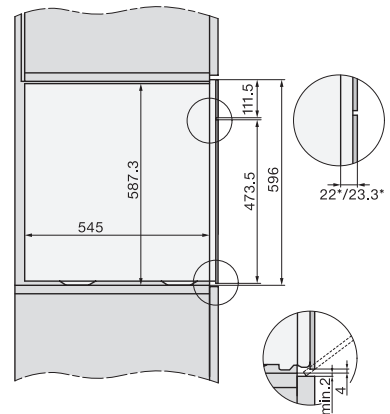

1) 400 mm, 2) 360 mm, 3) 47 mm, 4) 27 mm, 5) 32.5 mm

ESW7x20, DGC7x6xHCPro, DGC7x6xHCXPro installation drawings

ESW7x10, EVS7010, DGC7x6xHCPro, DGC7x6xHCXPro installation drawings

built-in DGC XXL, installation drawing

built-in DGC XXL build-under, installation drawing

Worktop overhang ≤ 29 mm

screw joint DGC XXL, installation drawing

DGC7x4x swivel range of the aperture, installation drawings

side view DGC XXL, installation drawings

Seitenansicht DGC XXL, installation drawing, GB, AU
22 mm glass, 23,3 mm stainless steel