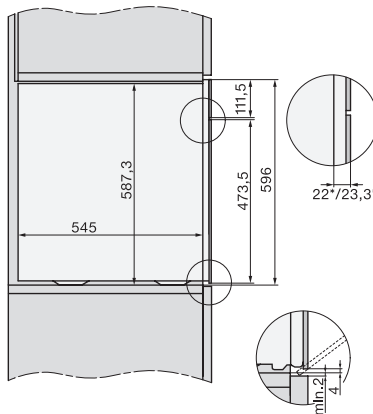

1) 400 mm, 2) 360 mm, 3) 47 mm, 4) 27 mm, 5) 32.5 mm

ESW7x20, DGC7x6xHCPro, DGC7x6xHCXPro installation drawings

ESW7x10, EVS7010, DGC7x6xHCPro, DGC7x6xHCXPro installation drawings

built-in DGC XXL, installation drawing

built-in DGC XXL build-under, installation drawing

Worktop overhang ≤ 29 mm

screw joint DGC XXL, installation drawing

DGC7x4x swivel range of the aperture, installation drawings

side view DGC XXL, installation drawings

Seitenansicht DGC XXL, installation drawing, GB, AU
22 mm glass, 23,3 mm stainless steel