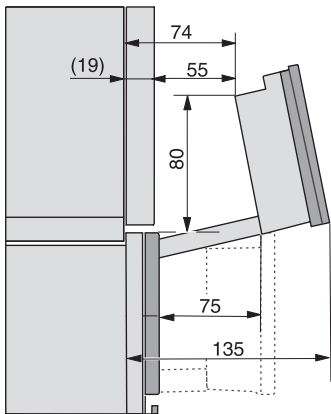

DirectWater Plus	•
Drain filter	•
Safety	
Appliance cooling system and touch-cool front	•
Safety switch-off	•
System lock	•
Vapour cooling system	•
Sensor lock	•
Technical data	
Oven compartment volume in l	67
No. of shelf levels	4
Numbered shelf levels	•
Door hinge	Bottom
Oven light	BrilliantLight
Oven mode temperatures min. in °C	30
Oven mode temperatures max. in °C	230
Steam-cooking mode temperatures min. in °C	40
Steam-cooking mode temperatures max. in °C	100
Niche width min. in mm	560
Niche width max. in mm	568
Niche height min. in mm	590
Niche height max. in mm	595
Niche depth in mm	550
Appliance dimensions (W x H x D) in mm	595 x 596 x 567
Appliance width in mm	595
Appliance height in mm	596
Appliance depth in mm	567
Weight in kg	46.4
Total rated load in kW	3.45
Voltage in V	230
Frequency in Hz	50
Fuse rating in A	16
Number of phases	1
Mains cable with plug	•
Length of supply lead in m	2
Length of water inlet hose in m	2.0
Length of water drain hose in m	3.0
Replacing lamps	Service
Accessories included	
Universal tray with PerfectClean	1
Baking and roasting rack with PerfectClean	1
FlexiClip runners with PerfectClean	1
Removable side runners (pair)	1
No. of perforated stainless-steel cooking container	2
No. of solid stainless-steel cooking containers	1
HydroClean cleaning agent	1
Descaling tablets	2

1) 400 mm, 2) 360 mm, 3) 47 mm, 4) 27 mm, 5) 32.5 mm

ESW7x20, DGC7x6xHCPro, DGC7x6xHCXPro installation drawings

ESW7x10, EVS7010, DGC7x6xHCPro, DGC7x6xHCXPro installation drawings

built-in DGC XXL, installation drawing

built-in DGC XXL build-under, installation drawing

Worktop overhang ≤ 29 mm

screw joint DGC XXL, installation drawing

DGC7x4x swivel range of the aperture, installation drawings

side view DGC XXL, installation drawings

Seitenansicht DGC XXL, installation drawing, GB, AU
22 mm glass, 23,3 mm stainless steel