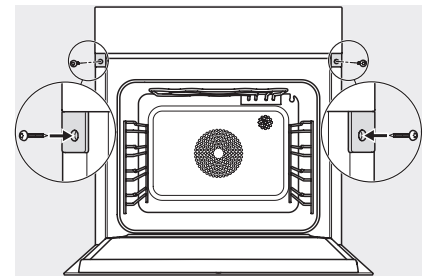

DGC 7865 HC Pro

Combination steam oven with mains water and drain connection for steam cooking, baking, roasting with wireless food probe + HydroClean.

DG7x40, DGC7x4x, DGC7x6x, DG7635, DGM7x4x, DO7, H2860B/BP, H7240BM, H7x40BM, H7x4xB/BP, H7x6xB/BP, installation drawings

1) 400 mm, 2) 360 mm, 3) 47 mm, 4) 27 mm, 5) 32.5 mm

ESW7x20, DGC7x6xHCPro, DGC7x6xHCXPro installation drawings

ESW7x10, EVS7010, DGC7x6xHCPro, DGC7x6xHCXPro installation drawings

built-in DGC XXL, installation drawing

built-in DGC XXL build-under, installation drawing

Worktop overhang ≤ 29 mm

screw joint DGC XXL, installation drawing

DGC7x4x swivel range of the aperture, installation drawings

side view DGC XXL, installation drawings