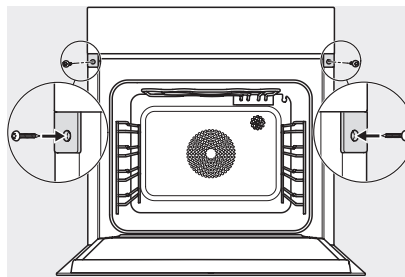

DGC 7860 HCX Pro

Handleless combination steam oven

for steam cooking, baking, roasting with wireless food probe + HydroClean.

Installation DGC XXL, ESW7x20 installation drawings

ESW7x10, EVS7010, DGC7x6xHCPro, DGC7x6xHCXPro installation drawings

built-in DGC XXL, installation drawing

built-in DGC XXL build-under, installation drawing
Worktop overhang ≤ 29 mm

screw joint DGC XXL, installation drawing

DGC7x4x swivel range of the aperture, installation drawings