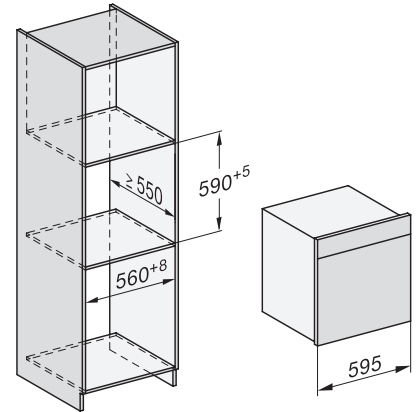

built-in DGC XXL, installation drawing

built-in DGC XXL build-under, installation drawing
Worktop overhang ≤ 29 mm

screw joint DGC XXL, installation drawing

DGC7x4x swivel range of the aperture, installation drawings

side view DGC XXL, installation drawings

Seitenansicht DGC XXL, installation drawing, GB, AU
22 mm glass, 23.3 mm stainless steel