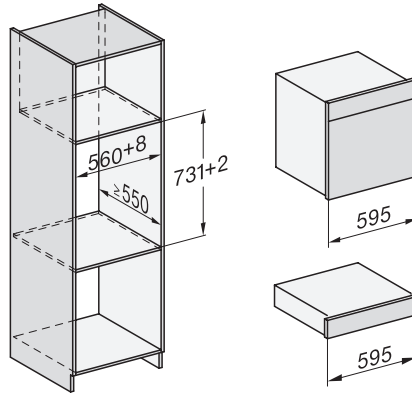

ESW7x10, EVS7010, DGC7x6xHCPro, DGC7x6xHCXPro installation drawings