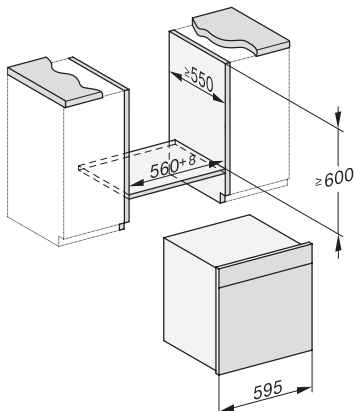

DGC 7860 HC Pro

Handleless combination steam oven

for steam cooking, baking, roasting with wireless food probe + HydroClean.

ESW7x20, DGC7x6xHCPro, DGC7x6xHCXPro installation drawings

ESW7x10, EVS7010, DGC7x6xHCPro, DGC7x6xHCXPro installation drawings

built-in DGC XXL, installation drawing

built-in DGC XXL build-under, installation drawing
Worktop overhang ≤ 29 mm

screw joint DGC XXL, installation drawing

DGC7x4x swivel range of the aperture, installation drawings

side view DGC XXL, installation drawings

Seitenansicht DGC XXL, installation drawing, GB, AU
22 mm glass, 23.3 mm stainless steel