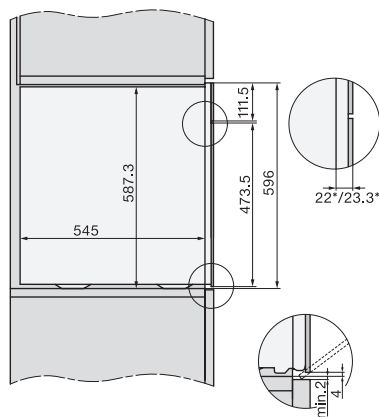

built-in DGC XXL, installation drawing

built-in DGC XXL build-under, installation drawing
Worktop overhang ≤ 29 mm

screw joint DGC XXL, installation drawing

DGC7x4x swivel range of the aperture, installation drawings

side view DGC XXL, installation drawings

Seitenansicht DGC XXL, installation drawing, GB, AU
22 mm glass, 23.3 mm stainless steel