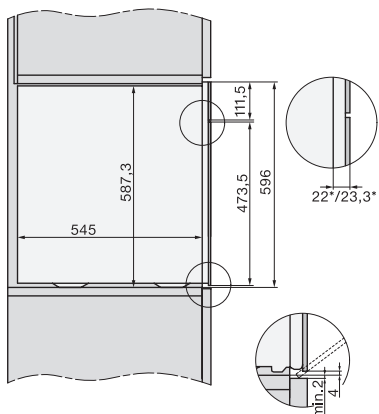

built-in DGC XXL, installation drawing

built-in DGC XXL build-under, installation drawing
Worktop overhang ≤ 29 mm

screw joint DGC XXL, installation drawing

DGC7x4x swivel range of the aperture, installation drawings

side view DGC XXL, installation drawings

Seitenansicht DGC XXL, installation drawing, GB, AU
22 mm glass, 23,3 mm stainless steel