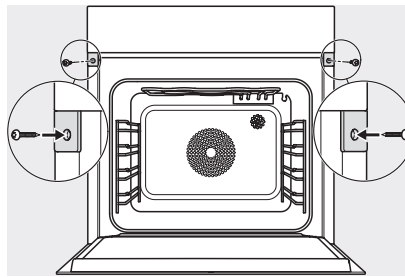

DGC 7860 HC Pro

Handleless combination steam oven

for steam cooking, baking, roasting with wireless food probe + HydroClean.

ESW7x20, DGC7x6xHCPro, DGC7x6xHCXPro installation drawings

ESW7x10, EVS7010, DGC7x6xHCPro, DGC7x6xHCXPro installation drawings

built-in DGC XXL, installation drawing

built-in DGC XXL build-under, installation drawing
Worktop overhang ≤ 29 mm

screw joint DGC XXL, installation drawing

DGC7x4x swivel range of the aperture, installation drawings