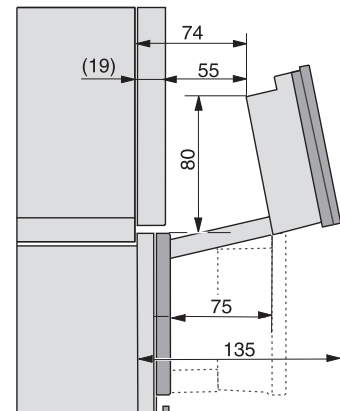

built-in DGC XXL, installation drawing

built-in DGC XXL build-under, installation drawing
Worktop overhang ≤ 29 mm

screw joint DGC XXL, installation drawing

DGC7x4x swivel range of the aperture, installation drawings

side view DGC XXL, installation drawings

Seitenansicht DGC XXL, installation drawing, GB, AU
22 mm glass, 23.3 mm stainless steel