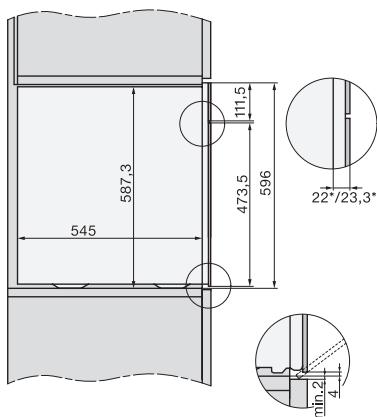

built-in DGC XXL, installation drawing

built-in DGC XXL build-under, installation drawing
Worktop overhang ≤ 29 mm

screw joint DGC XXL, installation drawing

DGC7x4x swivel range of the aperture, installation drawings

side view DGC XXL, installation drawings

Seitenansicht DGC XXL, installation drawing, GB, AU
22 mm glass, 23.3 mm stainless steel