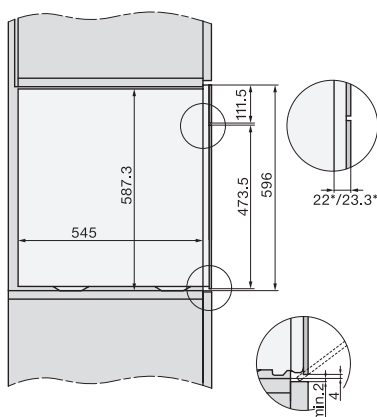

built-in DGC XXL, installation drawing

built-in DGC XXL build-under, installation drawing
Worktop overhang ≤ 29 mm

screw joint DGC XXL, installation drawing

DGC7x4x swivel range of the aperture, installation drawings

side view DGC XXL, installation drawings

Seitenansicht DGC XXL, installation drawing, GB, AU
22 mm glass, 23,3 mm stainless steel