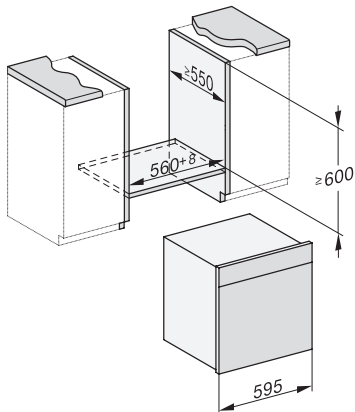

DGC 7860 HCX Pro

Handleless combination steam oven

for steam cooking, baking, roasting with wireless food probe + HydroClean.

Installation DGC XXL, ESW7x20 installation drawings

ESW7x10, EVS7010, DGC7x6xHCPro, DGC7x6xHCXPro installation drawings

built-in DGC XXL, installation drawing

built-in DGC XXL build-under, installation drawing
Worktop overhang ≤ 29 mm

screw joint DGC XXL, installation drawing

DGC7x4x swivel range of the aperture, installation drawings

side view DGC XXL, installation drawings

Seitenansicht DGC XXL, installation drawing, GB, AU
22 mm glass, 23,3 mm stainless steel