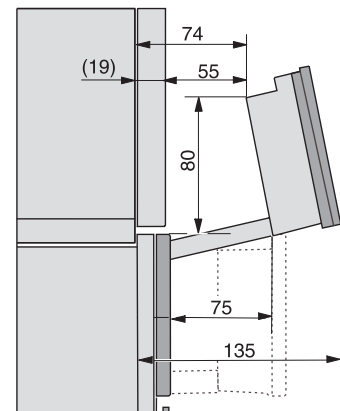

DGC 7860 HCX Pro

Handleless combination steam oven

for steam cooking, baking, roasting with wireless food probe + HydroClean.

Installation DGC XXL, ESW7x20 installation drawings

ESW7x10, EVS7010, DGC7x6xHCPro, DGC7x6xHCXPro installation drawings

built-in DGC XXL, installation drawing

built-in DGC XXL build-under, installation drawing
Worktop overhang ≤ 29 mm

screw joint DGC XXL, installation drawing

DGC7x4x swivel range of the aperture, installation drawings

side view DGC XXL, installation drawings

Seitenansicht DGC XXL, installation drawing, GB, AU
22 mm glass, 23,3 mm stainless steel