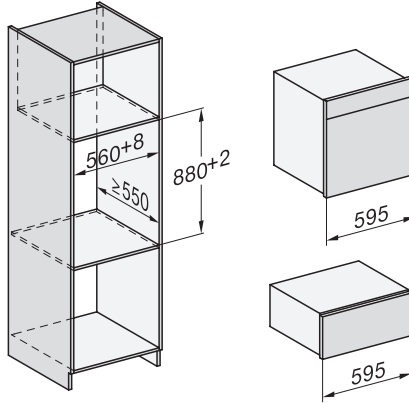

1) 400 mm, 2) 360 mm, 3) 47 mm, 4) 24 mm, 5) 32.5 mm

ESW7x20, DGC7x6xHCPro, DGC7x6xHCXPro installation drawings

ESW7x10, EVS7010, DGC7x6xHCPro, DGC7x6xHCXPro installation drawings

built-in DGC XXL, installation drawing

Seitenansicht DGC XXL, installation drawing, GB, AU  
22 mm glass, 23,3 mm stainless steel