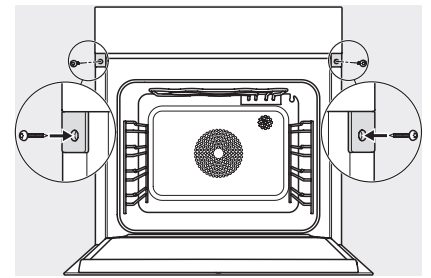

### Combination steam oven

for steam cooking, baking, roasting with wireless food probe + HydroClean.

DG2840, DG7x40, DGC7x4x, DG7x6x, DGC7x6x, DGD7635, DGM7x4x, DO7, H28B/BP, H7x4xB/BM/BP, H7x6xB/BP, installation drawing

1) 400 mm, 2) 360 mm, 3) 47 mm, 4) 24 mm, 5) 32.5 mm

ESW7x20, DGC7x6xHCPro, DGC7x6xHCXPro installation drawings

ESW7x10, EVS7010, DGC7x6xHCPro, DGC7x6xHCXPro installation drawings

built-in DGC XXL, installation drawing

built-in DGC XXL build-under, installation drawing

Worktop overhang  $\leq 29$  mm

screw joint DGC XXL, installation drawing

DGC7x4x swivel range of the aperture, installation drawings

side view DGC XXL, installation drawings