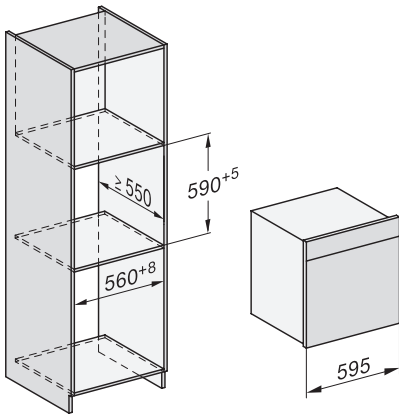

1) 400 mm, 2) 360 mm, 3) 47 mm, 4) 24 mm, 5) 32.5 mm

ESW7x20, DGC7x6xHCPro, DGC7x6xHCXPro installation drawings

ESW7x10, EVS7010, DGC7x6xHCPro, DGC7x6xHCXPro installation drawings

built-in DGC XXL, installation drawing

Seitenansicht DGC XXL, installation drawing, GB, AU  
22 mm glass, 23,3 mm stainless steel