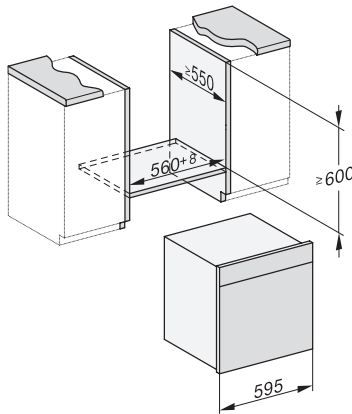

1) 400 mm, 2) 360 mm, 3) 47 mm, 4) 24 mm, 5) 32.5 mm

ESW7x20, DGC7x6xHCPro, DGC7x6xHCXPro installation drawings

ESW7x10, EVS7010, DGC7x6xHCPro, DGC7x6xHCXPro installation drawings

built-in DGC XXL, installation drawing

built-in DGC XXL build-under, installation drawing

Worktop overhang  $\leq 29$  mm

screw joint DGC XXL, installation drawing

DGC7x4x swivel range of the aperture, installation drawings

side view DGC XXL, installation drawings

Seitenansicht DGC XXL, installation drawing, GB, AU  
22 mm glass, 23,3 mm stainless steel