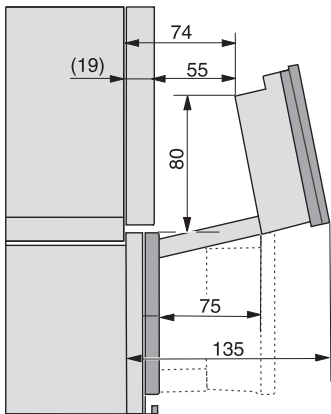

1) 400 mm, 2) 360 mm, 3) 47 mm, 4) 24 mm, 5) 32.5 mm

ESW7x20, DGC7x6xHCPro, DGC7x6xHCXPro installation drawings

ESW7x10, EVS7010, DGC7x6xHCPro, DGC7x6xHCXPro installation drawings

built-in DGC XXL, installation drawing

built-in DGC XXL build-under, installation drawing

Worktop overhang  $\leq 29$  mm

screw joint DGC XXL, installation drawing

DGC7x4x swivel range of the aperture, installation drawings

side view DGC XXL, installation drawings

Seitenansicht DGC XXL, installation drawing, GB, AU  
22 mm glass, 23,3 mm stainless steel