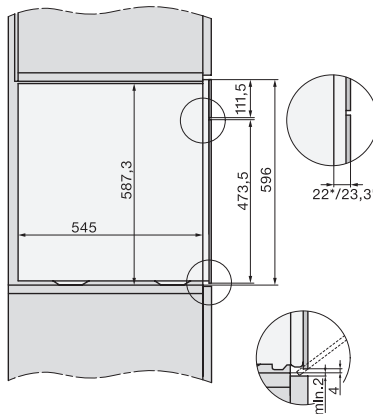

1) 400 mm, 2) 360 mm, 3) 47 mm, 4) 24 mm, 5) 32.5 mm

ESW7x20, DGC7x6xHCPro, DGC7x6xHCXPro installation drawings

ESW7x10, EVS7010, DGC7x6xHCPro, DGC7x6xHCXPro installation drawings

built-in DGC XXL, installation drawing

built-in DGC XXL build-under, installation drawing

Worktop overhang  $\leq 29$  mm

screw joint DGC XXL, installation drawing

DGC7x4x swivel range of the aperture, installation drawings

side view DGC XXL, installation drawings

Seitenansicht DGC XXL, installation drawing, GB, AU  
22 mm glass, 23,3 mm stainless steel