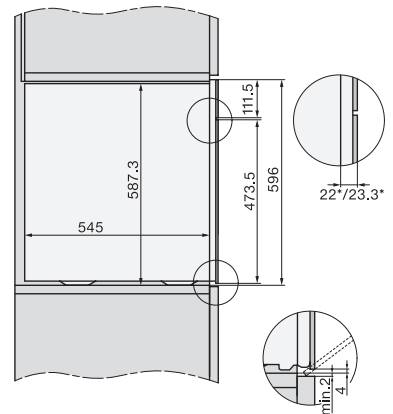

1) 400 mm, 2) 360 mm, 3) 47 mm, 4) 24 mm, 5) 32.5 mm

ESW7x20, DGC7x6xHCPro, DGC7x6xHCXPro installation drawings

ESW7x10, EVS7010, DGC7x6xHCPro, DGC7x6xHCXPro installation drawings

built-in DGC XXL, installation drawing

built-in DGC XXL build-under, installation drawing

Worktop overhang  $\leq 29$  mm

screw joint DGC XXL, installation drawing

DGC7x4x swivel range of the aperture, installation drawings

side view DGC XXL, installation drawings

Seitenansicht DGC XXL, installation drawing, GB, AU  
22 mm glass, 23,3 mm stainless steel