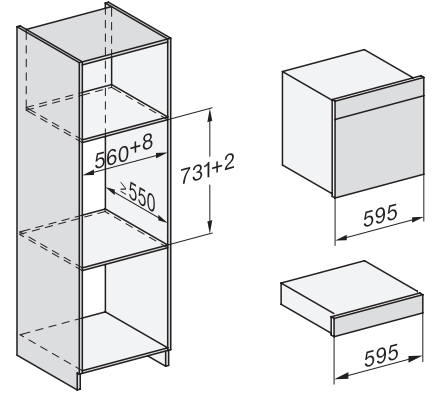

1) 400 mm, 2) 360 mm, 3) 47 mm, 4) 24 mm, 5) 32.5 mm

ESW7x20, DGC7x6xHCPro, DGC7x6xHCXPro installation drawings

ESW7x10, EVS7010, DGC7x6xHCPro, DGC7x6xHCXPro installation drawings

built-in DGC XXL, installation drawing

Seitenansicht DGC XXL, installation drawing, GB, AU  
22 mm glass, 23,3 mm stainless steel