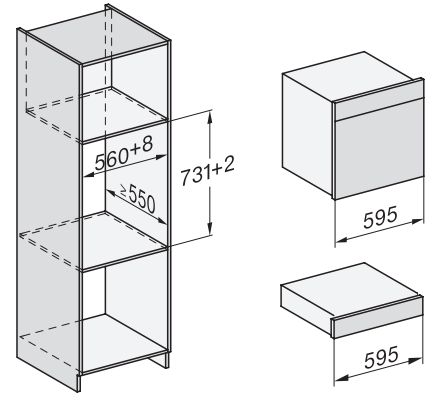

1) 400 mm, 2) 360 mm, 3) 47 mm, 4) 27 mm, 5) 32.5 mm

ESW7x20, DGC7x6xHCPro, DGC7x6xHCXPro installation drawings

ESW7x10, EVS7010, DGC7x6xHCPro, DGC7x6xHCXPro installation drawings

built-in DGC XXL, installation drawing

built-in DGC XXL build-under, installation drawing

Worktop overhang ≤ 29 mm

screw joint DGC XXL, installation drawing

DGC7x4x swivel range of the aperture, installation drawings

side view DGC XXL, installation drawings

Seitenansicht DGC XXL, installation drawing, GB, AU
22 mm glass, 23,3 mm stainless steel