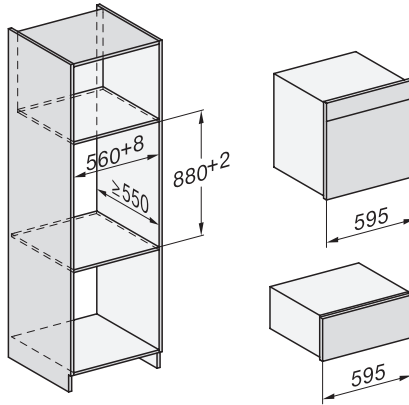

1) 400 mm, 2) 360 mm, 3) 47 mm, 4) 27 mm, 5) 32.5 mm

ESW7x20, DGC7x6xHCPro, DGC7x6xHCXPro installation drawings

ESW7x10, EVS7010, DGC7x6xHCPro, DGC7x6xHCXPro installation drawings

built-in DGC XXL, installation drawing

built-in DGC XXL build-under, installation drawing

Worktop overhang ≤ 29 mm

screw joint DGC XXL, installation drawing

DGC7x4x swivel range of the aperture, installation drawings

side view DGC XXL, installation drawings

Seitenansicht DGC XXL, installation drawing, GB, AU
22 mm glass, 23,3 mm stainless steel