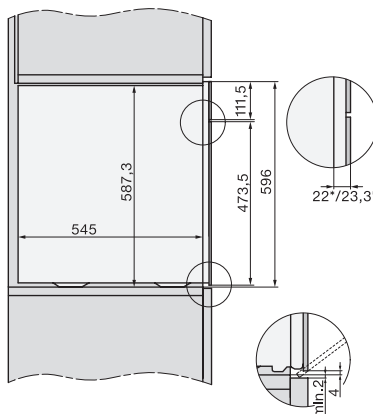

1) 400 mm, 2) 360 mm, 3) 47 mm, 4) 27 mm, 5) 32.5 mm

ESW7x20, DGC7x6xHCPro, DGC7x6xHCXPro installation drawings

ESW7x10, EVS7010, DGC7x6xHCPro, DGC7x6xHCXPro installation drawings

built-in DGC XXL, installation drawing

built-in DGC XXL build-under, installation drawing

Worktop overhang ≤ 29 mm

screw joint DGC XXL, installation drawing

DGC7x4x swivel range of the aperture, installation drawings

side view DGC XXL, installation drawings

Seitenansicht DGC XXL, installation drawing, GB, AU
22 mm glass, 23,3 mm stainless steel