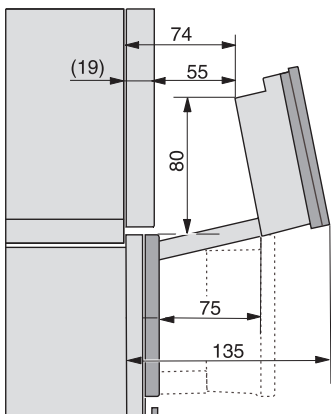

1) 400 mm, 2) 360 mm, 3) 47 mm, 4) 27 mm, 5) 32.5 mm

ESW7x20, DGC7x6xHCPro, DGC7x6xHCXPro installation drawings

ESW7x10, EVS7010, DGC7x6xHCPro, DGC7x6xHCXPro installation drawings

built-in DGC XXL, installation drawing

built-in DGC XXL build-under, installation drawing

Worktop overhang ≤ 29 mm

screw joint DGC XXL, installation drawing

DGC7x4x swivel range of the aperture, installation drawings

side view DGC XXL, installation drawings

Seitenansicht DGC XXL, installation drawing, GB, AU
22 mm glass, 23,3 mm stainless steel