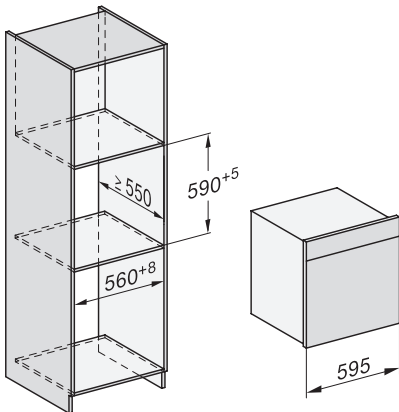

1) 400 mm, 2) 360 mm, 3) 47 mm, 4) 27 mm, 5) 32.5 mm

ESW7x20, DGC7x6xHCPro, DGC7x6xHCXPro installation drawings

ESW7x10, EVS7010, DGC7x6xHCPro, DGC7x6xHCXPro installation drawings

built-in DGC XXL, installation drawing

built-in DGC XXL build-under, installation drawing

Worktop overhang ≤ 29 mm

screw joint DGC XXL, installation drawing

DGC7x4x swivel range of the aperture, installation drawings

side view DGC XXL, installation drawings

Seitenansicht DGC XXL, installation drawing, GB, AU
22 mm glass, 23,3 mm stainless steel