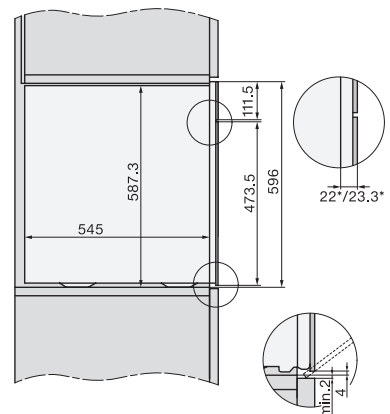

1) 400 mm, 2) 360 mm, 3) 47 mm, 4) 27 mm, 5) 32.5 mm

ESW7x20, DGC7x6xHCPro, DGC7x6xHCXPro installation drawings

ESW7x10, EVS7010, DGC7x6xHCPro, DGC7x6xHCXPro installation drawings

built-in DGC XXL, installation drawing

built-in DGC XXL build-under, installation drawing

Worktop overhang ≤ 29 mm

screw joint DGC XXL, installation drawing

DGC7x4x swivel range of the aperture, installation drawings

side view DGC XXL, installation drawings

Seitenansicht DGC XXL, installation drawing, GB, AU
22 mm glass, 23,3 mm stainless steel