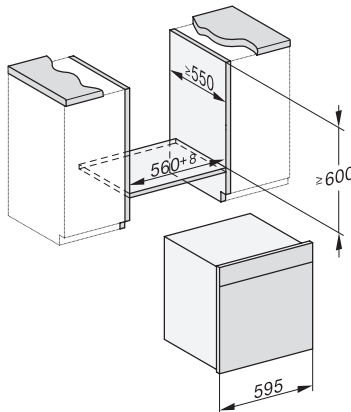

1) 400 mm, 2) 360 mm, 3) 47 mm, 4) 27 mm, 5) 32.5 mm

ESW7x20, DGC7x6xHCPro, DGC7x6xHCXPro installation drawings

ESW7x10, EVS7010, DGC7x6xHCPro, DGC7x6xHCXPro installation drawings

built-in DGC XXL, installation drawing

built-in DGC XXL build-under, installation drawing

Worktop overhang ≤ 29 mm

screw joint DGC XXL, installation drawing

DGC7x4x swivel range of the aperture, installation drawings

side view DGC XXL, installation drawings

Seitenansicht DGC XXL, installation drawing, GB, AU
22 mm glass, 23,3 mm stainless steel