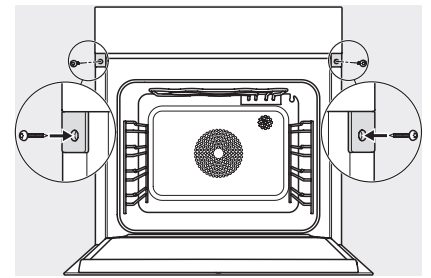

DGC 7860 HC Pro

Combination steam oven

for steam cooking, baking, roasting with wireless food probe + HydroClean.

DG7x40, DGC7x4x, DGC7x6x, DG7635, DGM7x4x, DO7, H2860B/BP, H7240BM, H7x40BM, H7x4xB/BP, H7x6xB/BP, installation drawings

1) 400 mm, 2) 360 mm, 3) 47 mm, 4) 27 mm, 5) 32.5 mm

ESW7x20, DGC7x6xHCPro, DGC7x6xHCXPro installation drawings

ESW7x10, EVS7010, DGC7x6xHCPro, DGC7x6xHCXPro installation drawings

built-in DGC XXL, installation drawing

built-in DGC XXL build-under, installation drawing

Worktop overhang ≤ 29 mm

screw joint DGC XXL, installation drawing

DGC7x4x swivel range of the aperture, installation drawings

side view DGC XXL, installation drawings