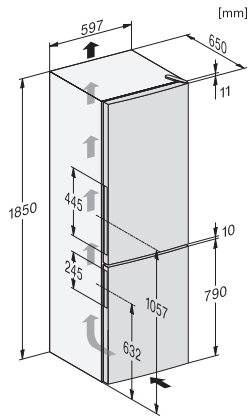

KD 4072 E Active
Freestanding fridge-freezer
with DailyFresh, DuplexCool & ComfortFrost for an affordable entry-level price.

KF4372CD, KD4172E Active, KD4072E Active, installation sketch (installation drawings)