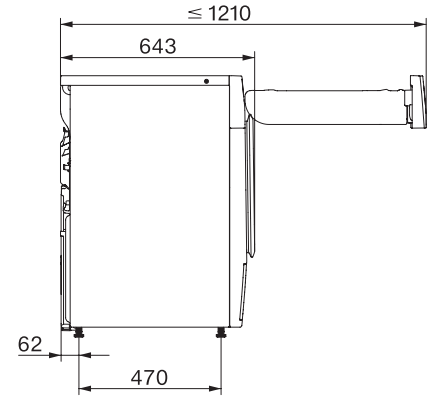

TWW780WP Passion

T1 heat-pump dryer:

The Miele all-rounder for the highest demands and very gentle laundry care.

T1 installation drawing, fascia 5 degree, measures in mm

T1 drawing, fascia 5 degree, measures in mm

T1 drawing, fascia 5 degree, with porthole, measures in mm

T1 drawing, fascia 5 degree, measures in mm