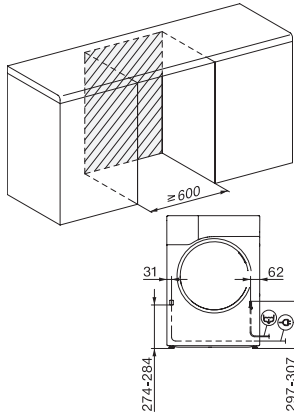

TWW780WP Passion

T1 heat-pump dryer:

The Miele all-rounder for the highest demands and very gentle laundry care.

EAN: 4002516475989 / Material number: 11876930 / Old Material Number: 12WW7802GB

Appliance depth in mm with opened door	1077
Weight in kg	62
Total rated load in kW	1.10
Voltage in V	220-240
Fuse rating in A	13
Frequency in Hz	50
Length of supply lead in m	2.0
Contains fluorinated greenhouse gases	•
Hermetically sealed	•
Type of coolant	R134a
Refrigerant quantity in kg	0.48
Refrigerant global warming potential in CO <sub>2</sub> e	1430
Appliance global warming potential in CO <sub>2</sub> e	686.00
Replacing lamps	Service
<b>Accessories included</b>	
Fragrance flacon	•
Voucher for a second fragrance flacon	•
Voucher for a dryer basket	•

TWW780WP Passion

T1 heat-pump dryer:

The Miele all-rounder for the highest demands and very gentle laundry care.

T1 installation drawing, fascia 5 degree, measures in mm

T1 drawing, fascia 5 degree, measures in mm

T1 drawing, fascia 5 degree, with porthole, measures in mm

T1 drawing, fascia 5 degree, measures in mm