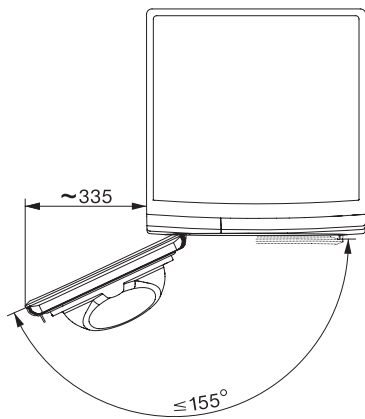

TWW780WP Passion

T1 heat-pump dryer:

The Miele all-rounder for the highest demands and very gentle laundry care.

T1 installation drawing, fascia 5 degree, measures in mm

T1 drawing, fascia 5 degree, measures in mm

T1 drawing, fascia 5 degree, with porthole, measures in mm

T1 drawing, fascia 5 degree, measures in mm