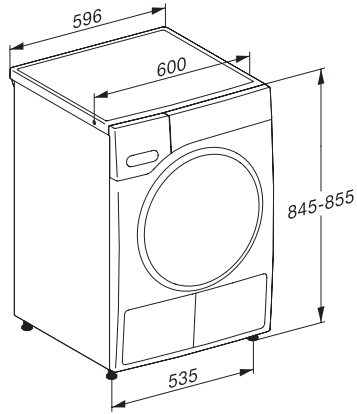

TWW780WP Passion

T1 heat-pump dryer:

The Miele all-rounder for the highest demands and very gentle laundry care.

EAN: 4002516475989 / Material number: 11876930 / Old Material Number: 12WW7802GB

Appliance depth in mm with opened door	1077
Weight in kg	62
Total rated load in kW	1.10
Voltage in V	220-240
Fuse rating in A	13
Frequency in Hz	50
Length of supply lead in m	2.0
Contains fluorinated greenhouse gases	•
Hermetically sealed	•
Type of coolant	R134a
Refrigerant quantity in kg	0.48
Refrigerant global warming potential in CO <sub>2</sub> e	1430
Appliance global warming potential in CO <sub>2</sub> e	686.00
Replacing lamps	Service
<b>Accessories included</b>	
Fragrance flacon	•
Voucher for a second fragrance flacon	•
Voucher for a dryer basket	•

TWW780WP Passion

T1 heat-pump dryer:

The Miele all-rounder for the highest demands and very gentle laundry care.

T1 installation drawing, fascia 5 degree, measures in mm

T1 drawing, fascia 5 degree, measures in mm

T1 drawing, fascia 5 degree, with porthole, measures in mm

T1 drawing, fascia 5 degree, measures in mm