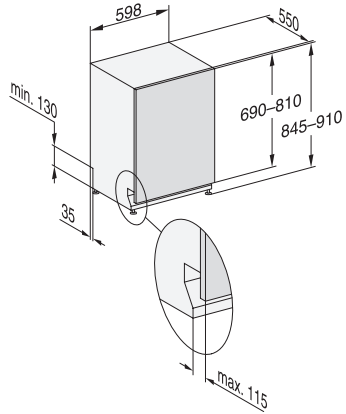

- 1) Plinth height 35-155 mm, 2) Plinth height 100-220 mm,
- 3) Appliance height max. 970 mm with plinth height conversion kit (Mat.-Nr. 6.394.761),

G7000, fully integrated dishwasher, XXL, 60cm (installation drawing)