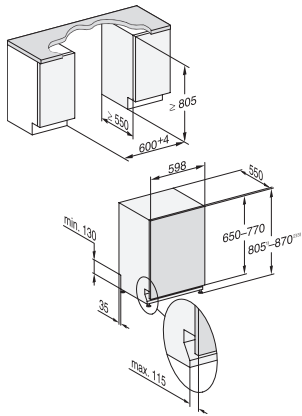

G 7660 SCVi AutoDos

Fully integrated dishwashers

with automatic dispensing thanks to AutoDos with integrated PowerDisk.

G7000, fully integrated dishwasher, 60cm (installation drawing)

1) Plinth height 35-155 mm, 2) Plinth height 100-220 mm,
3) Appliance height max. 930 mm with plinth height conversion kit (Mat.-Nr. 6.394.761),