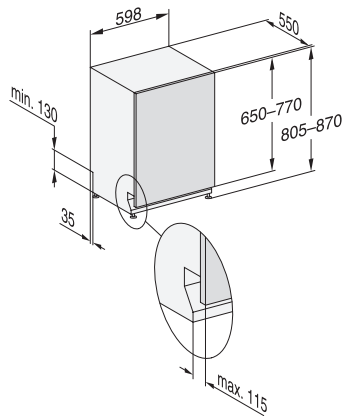

Hygiene	•
SolarSave	•
ExtraQuiet 39 dB(A)	•
Pasta/Paella	•
Tall items 65°C	•
Glasses warm	•
Appliance care	•
<b>Dishwashing options</b>	
AutoDos	•
IntenseZone	•
Express	•
Extra Clean	•
Extra dry	•
<b>Basket design</b>	
Cutlery loading	3D MultiFlex tray
FlexCare glass holder	4
FlexCare cup rack	1
Basket design	ExtraComfort
Number of place settings	14
<b>Safety</b>	
Waterproof system	•
Filter indicator light	•
<b>Technical data</b>	
Niche width minimal in mm	600
Niche width max in mm	600
Niche height minimal in mm	805
Niche height maximal in mm	870
Niche depth in mm	550
Appliance width in mm	598
Appliance height in mm	805
Appliance depth in mm	550
Depth with door open in cm	116.5
Net weight in kg	48.0
Total rated load in kW	2.00
Voltage in V	230
Fuse rating in A	10
Number of phases	1
Electrical frequency standard	50
Length of water inlet hose in cm	1.50
Length of water drain hose in cm	1.50
Length of supply lead in m	1.80
Min. front panel weight in kg	4.0
Max. front panel weight in kg	11.0
[can be retrofitted by Service to min.]	7.0
[can be retrofitted by Service to max.]	14.0
Replacing lamps	Service
<b>Available display languages</b>	
Available display languages via MultiLingua	bahasa malaysia, deutsch, english (AU), english (GB),

## G 7660 SCVi AutoDos

Fully integrated dishwashers

with automatic dispensing thanks to AutoDos with integrated PowerDisk.

G7000, fully integrated dishwasher, 60cm (installation drawing)

- 1) Plinth height 35-155 mm, 2) Plinth height 100-220 mm,
- 3) Appliance height max. 930 mm with plinth height conversion kit (Mat.-Nr. 6.394.761),

G7000, fully integrated dishwasher, 60cm (installation drawing)