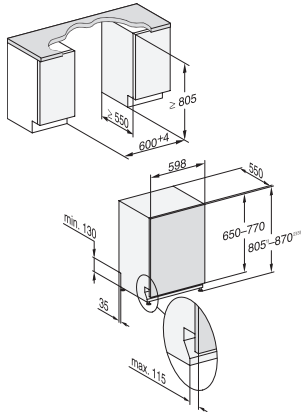

G 7460 SCVi AutoDos
Fully integrated dishwashers
with automatic dispensing thanks to AutoDos with integrated PowerDisk.

EAN: 4002516464167 / Material number: 11870280 / Old Material Number: 21746062GB

ExtraQuiet 40 dB(A)	•
Appliance care	•
Dishwashing options	
AutoDos	•
IntenseZone	•
Express	•
Extra Clean	•
Extra dry	•
Basket design	
Cutlery loading	3D MultiFlex tray
FlexCare glass holder	2
FlexCare cup rack	1
Basket design	ExtraComfort
Number of place settings	14
Safety	
Waterproof system	•
Filter indicator light	•
Technical data	
Niche width minimal in mm	600
Niche width max in mm	600
Niche height minimal in mm	805
Niche height maximal in mm	870
Niche depth in mm	550
Appliance width in mm	598
Appliance height in mm	805
Appliance depth in mm	550
Depth with door open in cm	116.5
Net weight in kg	48.0
Total rated load in kW	2.00
Voltage in V	230
Fuse rating in A	10
Number of phases	1
Electrical frequency standard	50
Length of water inlet hose in cm	1.50
Length of water drain hose in cm	1.50
Length of supply lead in m	1.80
Min. front panel weight in kg	4.0
Max. front panel weight in kg	11.0
[can be retrofitted by Service to min.]	7.0
[can be retrofitted by Service to max.]	14.0
Available display languages	
Available display languages via MultiLingua	bahasa malaysia, deutsch, english (AU), english (GB),
Accessories included	
1 x PowerDisk	•
Voucher for 6 x PowerDisk	•

G 7460 SCVi AutoDos
Fully integrated dishwashers
with automatic dispensing thanks to AutoDos with integrated PowerDisk.

G7000, fully integrated dishwasher, 60cm (installation drawing)

- 1) Plinth height 35-155 mm, 2) Plinth height 100-220 mm,
- 3) Appliance height max. 930 mm with plinth height conversion kit (Mat.-Nr. 6.394.761),

G7000, fully integrated dishwasher, 60cm (installation drawing)