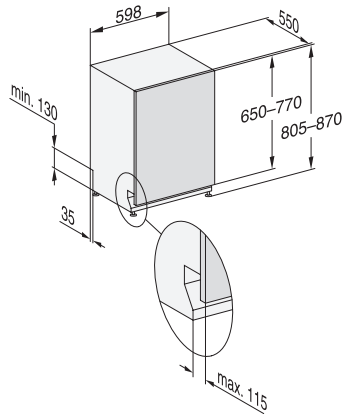

G 7460 SCVi AutoDos
Fully integrated dishwashers
with automatic dispensing thanks to AutoDos with integrated PowerDisk.

EAN: 4002516464167 / Material number: 11870280 / Old Material Number: 21746062GB

ExtraQuiet 40 dB(A)	•
Appliance care	•
Dishwashing options	
AutoDos	•
IntenseZone	•
Express	•
Extra Clean	•
Extra dry	•
Basket design	
Cutlery loading	3D MultiFlex tray
FlexCare glass holder	2
FlexCare cup rack	1
Basket design	ExtraComfort
Number of place settings	14
Safety	
Waterproof system	•
Filter indicator light	•
Technical data	
Niche width minimal in mm	600
Niche width max in mm	600
Niche height minimal in mm	805
Niche height maximal in mm	870
Niche depth in mm	550
Appliance width in mm	598
Appliance height in mm	805
Appliance depth in mm	550
Depth with door open in cm	116.5
Net weight in kg	48.0
Total rated load in kW	2.00
Voltage in V	230
Fuse rating in A	10
Number of phases	1
Electrical frequency standard	50
Length of water inlet hose in cm	1.50
Length of water drain hose in cm	1.50
Length of supply lead in m	1.80
Min. front panel weight in kg	4.0
Max. front panel weight in kg	11.0
[can be retrofitted by Service to min.]	7.0
[can be retrofitted by Service to max.]	14.0
Available display languages	
Available display languages via MultiLingua	bahasa malaysia, deutsch, english (AU), english (GB),
Accessories included	
1 x PowerDisk	•
Voucher for 6 x PowerDisk	•

G 7460 SCVi AutoDos
Fully integrated dishwashers
with automatic dispensing thanks to AutoDos with integrated PowerDisk.

G7000, fully integrated dishwasher, 60cm (installation drawing)

- 1) Plinth height 35-155 mm, 2) Plinth height 100-220 mm,
- 3) Appliance height max. 930 mm with plinth height conversion kit (Mat.-Nr. 6.394.761),

G7000, fully integrated dishwasher, 60cm (installation drawing)