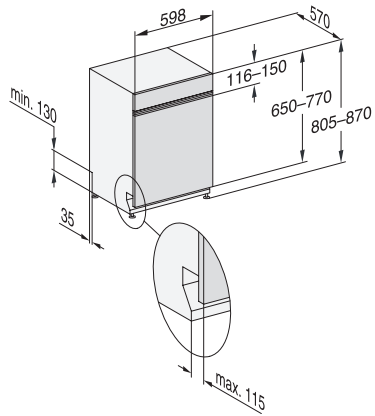

G 7200 SCi
Semi-integrated dishwasher
with 3D MultiFlex tray for maximum convenience.

EAN: 4002516464068 / Material number: 11869910 / Old Material Number: 21720057GB

Express	•
Extra Clean	•
Extra dry	•
Basket design	
Cutlery loading	3D MultiFlex tray
FlexCare cup rack	1
Basket design	ComfortPlus
Number of place settings	14
Safety	
Waterproof system	•
Filter indicator light	•
Safety lock	•
Technical data	
Niche width minimal in mm	600
Niche width max in mm	600
Niche height minimal in mm	805
Niche height maximal in mm	870
Niche depth in mm	570
Appliance width in mm	598
Appliance height in mm	805
Appliance depth in mm	570
Depth with door open in cm	116.5
Net weight in kg	48.2
Total rated load in kW	2.00
Voltage in V	230
Fuse rating in A	10
Number of phases	1
Electrical frequency standard	50
Length of water inlet hose in cm	1.50
Length of water drain hose in cm	1.50
Length of supply lead in m	1.80
Min. front panel weight in kg	3.0
Max. front panel weight in kg	10.0
[can be retrofitted by Service to min.]	8.0
[can be retrofitted by Service to max.]	18.0
Available display languages	
Available display languages via MultiLingua	bahasa malaysia, deutsch, english (AU), english (GB),
Accessories included	
1 x UltraTabs box (20 tabs)	•
Voucher for 1 x box of UltraTabs (20 tabs) or 9 boxes at a reduced price	•

G 7200 SCi
Semi-integrated dishwasher
with 3D MultiFlex tray for maximum convenience.

G7000, integrated dishwasher, 60cm (installation drawing)

1) Plinth height 35-155 mm, 2) Plinth height 100-220 mm,
3) Appliance height max. 930 mm with plinth height
conversion kit (Mat.-Nr. 6.394.761)

G7000, integrated dishwasher, 60cm (installation drawing)