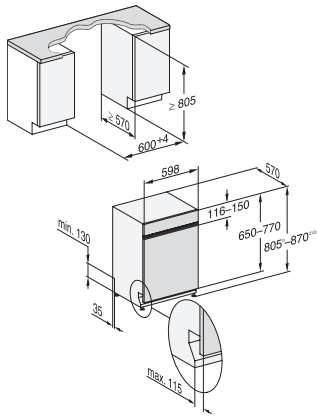

G 7200 SCi
Semi-integrated dishwasher
with 3D MultiFlex tray for maximum convenience.

EAN: 4002516464068 / Material number: 11869910 / Old Material Number: 21720057GB

Express	•
Extra Clean	•
Extra dry	•
Basket design	
Cutlery loading	3D MultiFlex tray
FlexCare cup rack	1
Basket design	ComfortPlus
Number of place settings	14
Safety	
Waterproof system	•
Filter indicator light	•
Safety lock	•
Technical data	
Niche width minimal in mm	600
Niche width max in mm	600
Niche height minimal in mm	805
Niche height maximal in mm	870
Niche depth in mm	570
Appliance width in mm	598
Appliance height in mm	805
Appliance depth in mm	570
Depth with door open in cm	116.5
Net weight in kg	48.2
Total rated load in kW	2.00
Voltage in V	230
Fuse rating in A	10
Number of phases	1
Electrical frequency standard	50
Length of water inlet hose in cm	1.50
Length of water drain hose in cm	1.50
Length of supply lead in m	1.80
Min. front panel weight in kg	3.0
Max. front panel weight in kg	10.0
[can be retrofitted by Service to min.]	8.0
[can be retrofitted by Service to max.]	18.0
Available display languages	
Available display languages via MultiLingua	bahasa malaysia, deutsch, english (AU), english (GB),
Accessories included	
1 x UltraTabs box (20 tabs)	•
Voucher for 1 x box of UltraTabs (20 tabs) or 9 boxes at a reduced price	•

G 7200 SCi
Semi-integrated dishwasher
with 3D MultiFlex tray for maximum convenience.

G7000, integrated dishwasher, 60cm (installation drawing)

1) Plinth height 35-155 mm, 2) Plinth height 100-220 mm,
3) Appliance height max. 930 mm with plinth height
conversion kit (Mat.-Nr. 6.394.761)

G7000, integrated dishwasher, 60cm (installation drawing)