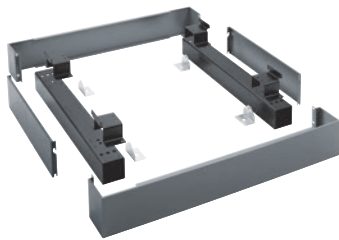

APWM 026

Box plinth, height 17 cm

for ergonomic loading and unloading of washing machines.

- Can be screwed onto the washer-extractor

EAN: 4002516437789 / Material number: 11783010 / Old Material Number: 59510026EU

Product category	
Washing machines	•
Machine/accessory category	
PW 6243	•
Product category	
Plinth/base	•
Product properties	
Electrical connection	OHNE
Material	Powder coated galvanised steel
Colour	Iron grey
Dimensions and weight	
External dimensions, net height in mm	170
External dimensions, net width in mm	1337
External dimensions, net depth in mm	870
External dimensions, gross height in mm	354
External dimensions, gross width in mm	1798
External dimensions, gross depth in mm	486
Net weight [kg]	35.00
Gross weight in kg	65.00