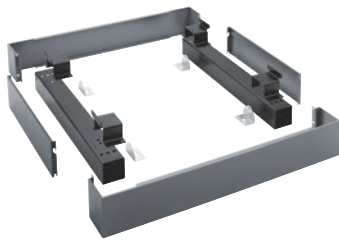

APWM 024

Box plinth, height 17 cm

for ergonomic loading and unloading of washing machines.

- Can be screwed onto the washer-extractor

EAN: 4002516437765 / Material number: 11782990 / Old Material Number: 59510024EU

Product category	
Washing machines	•
Machine/accessory category	
PW 6163	•
Product category	
Plinth/base	•
Product properties	
Electrical connection	OHNE
Material	Powder coated galvanised steel
Colour	Iron grey
Dimensions and weight	
External dimensions, net height in mm	170
External dimensions, net width in mm	1110
External dimensions, net depth in mm	870
External dimensions, gross height in mm	354
External dimensions, gross width in mm	1798
External dimensions, gross depth in mm	486
Net weight [kg]	33.50
Gross weight in kg	65.00