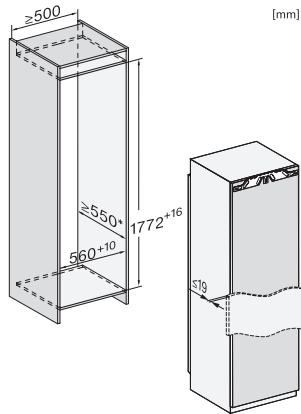

K 7793 C

Built-in refrigerator

with PerfectFresh Active, FlexiLight 2.0 and FlexiTray for maximum convenience.

K7733E, K7763E, K7732E, K7734F, K7764E, K7743E, K7743D, K7744E, K7773D, K7774D, built-in (footnote*) (drawings)

*The declared energy consumption was calculated in a 560 mm deep niche. The appliance is fully functional in a 550 mm niche but the energy consumption will be slightly higher.