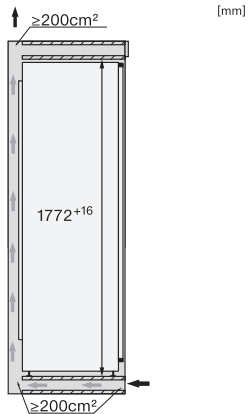

K 7793 C

Built-in refrigerator

with PerfectFresh Active, FlexiLight 2.0 and FlexiTray for maximum convenience.

EAN: 4002516413103 / Material number: 11729610 / Old Material Number: 36779300GB

Technical data	
Niche width in mm min.	560
Niche width in mm max.	570
Niche height in mm min.	1772
Niche height in mm max.	1788
Niche depth in mm	550
Appliance width in mm	559
Appliance height in mm	1770
Appliance depth in mm	544
Weight in kg	70.3
Max. door front weight – refrigerator, in kg	26
Climate class	SN-T
Refrigerator compartment in l	296
including PerfectFresh zone in l	98
4* freezer compartment in l	0
Total usable capacity in l	296
Noise class (A–D)	B
Sound power in dB(A) re 1 pW	32
Current consumption (mA)	0
Voltage in V	220-240
Fuse rating in A	10
Number of phases	1
Frequency in Hz	50
Length of supply lead in m	2.2
Replacing lamps	Customer Service
Accessories supplied	
Egg tray	•
PerfectFresh organisation box	•

*The declared energy consumption was calculated in a 560 mm deep niche. The appliance is fully functional in a 550 mm niche but the energy consumption will be slightly higher.

K7733E, K7763E, K7732E, K7734F, K7764E, K7743E, K7743D, K7744E, K7773D, K7774D, side view (installation drawings)