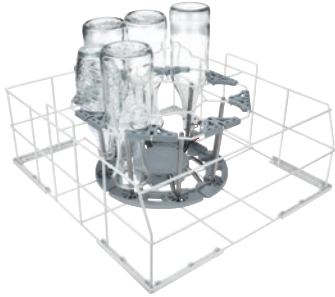

## APTD 500

### Basket

for optimum loading of up to 8 bottles and other hollow containers.

- Easy to repurpose using different baskets – simple conversion
- Hygienic reprocessing thanks to individual injector nozzles
- Supplied with adapter
- Max. load item clearance 375 mm, diameter 100 mm

EAN: 4002516381709 / Material number: 11622900 / Old Material Number: 67650200D

<b>Product category</b>	
Tank dishwashers	•
<b>Machine affiliation</b>	
PTD 702	•
PTD 703	•
PTD 704	•
<b>Product category</b>	
Basket for flasks and other hollow containers	•
<b>Product properties</b>	
Material	Wire, rilsan-coated
Colour	White
<b>Capacity</b>	
Flasks up to 375 mm high [number]	8
<b>Dimensions and weight</b>	
External dimensions, net height in mm	227
External dimensions, net width in mm	500
External dimensions, net depth in mm	500
External dimensions, gross height in mm	475
External dimensions, gross width in mm	540
External dimensions, gross depth in mm	540
Net weight in kg	2.93
Gross weight in kg	4.40