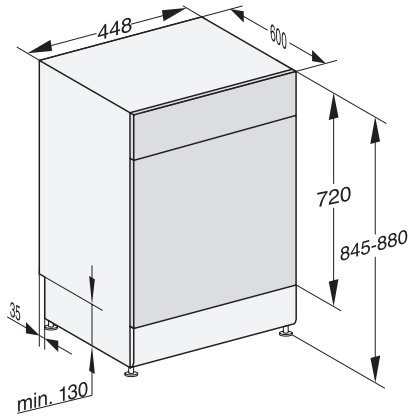

Niche width minimal in mm	450
Niche width max in mm	450
Niche height minimal in mm	845
Niche height maximal in mm	880
Niche depth in mm	600
Appliance width in mm	448
Appliance height in mm	845
Appliance depth in mm	600
Depth with door open in cm	119.5
Net weight in kg	47.6
Total rated load in kW	2.00
Voltage in V	230
Fuse rating in A	10
Number of phases	1
Electrical frequency standard	50
Length of water inlet hose in cm	1.50
Length of water drain hose in cm	1.50
Length of supply lead in m	1.80

G7000, free standing dishwasher, 45cm (installation drawing)