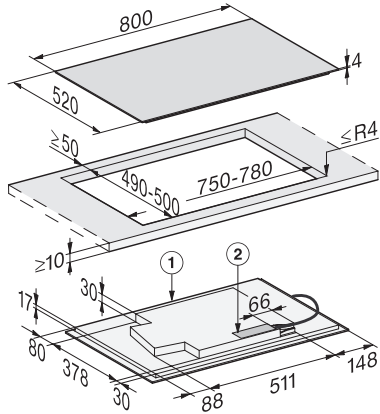

## KM 7679 FL

Induction hob with onset controls  
with TempControl for perfect frying results

KM7679FL, KM7879FL, KM7679-1FL, flush (Installation drawing)

1) Front, 2) Mains connection box with mains connection cable, L = 1440 mm, 3) Stepped cut-out natural stone worktop, 4) Wood support 12 mm (not supplied),

KM7679 FL, KM7679-1FL, KM7879FL, overlying (installation drawing)

1) Front, 2) Mains connection box with mains connection cable, L = 1440 mm, are enclosed loosely