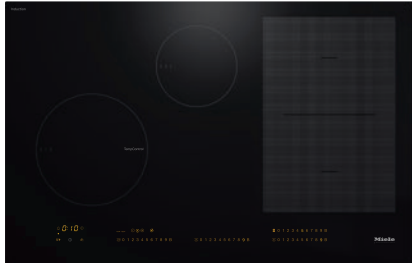

## KM 7679 FL

Induction hob with onset controls  
with TempControl for perfect frying results

- Intuitive quick selection via number sequences – Smart Select
- 4 cooking zones incl. 1 PowerFlex area and 1 TempControl zone
- A width of 800 mm for surface-mounted or flush-fit installation
- Shortest heating-up times – TwinBooster
- Communication with the hood – automatic Con@ctivity function