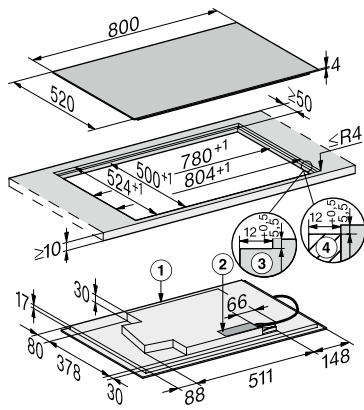

## KM 7679 FL

Induction hob with onset controls  
with TempControl for perfect frying results

KM7679FL, KM7879FL, KM7679-1FL, flush (Installation drawing)

1) Front, 2) Mains connection box with mains connection cable, L = 1440 mm, 3) Stepped cut-out natural stone worktop, 4) Wood support 12 mm (not supplied),

KM7679 FL, KM7679-1FL, KM7879FL, overlying (installation drawing)

1) Front, 2) Mains connection box with mains connection cable, L = 1440 mm, are enclosed loosely