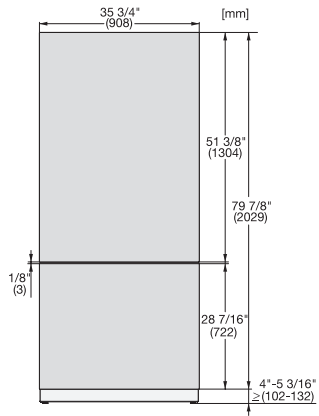

KFP 3625 ed/cs

Stainless steel front

For the integration of MasterCool refrigerators and freezers in your kitchen.

EAN: 4002516324607 / Material number: 11499150 / Old Material Number: 38996089EU1

- For the lower door on 90 cm wide fridge-freezers

KFP 3625 ed/cs

Stainless steel front

For the integration of MasterCool refrigerators and freezers in your kitchen.

KFP3615ed/cs, KFP3625ed/cs, KFP3614ed/cs,  
KFP3624ed/cs Front panel, Front dimensions, MasterCool,  
installation drawings