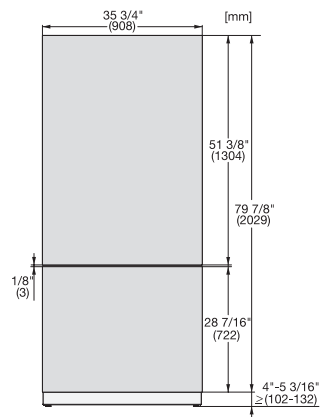

KFP 3615 ed/cs

Stainless steel front

For the integration of MasterCool refrigerators and freezers in your kitchen.

EAN: 4002516324591 / Material number: 11499140 / Old Material Number: 38996088EU1

- For the upper door on 90 cm wide fridge-freezers

KFP 3615 ed/cs

Stainless steel front

For the integration of MasterCool refrigerators and freezers in your kitchen.

KFP3615ed/cs, KFP3625ed/cs, KFP3614ed/cs,
KFP3624ed/cs Front panel, Front dimensions, MasterCool,
installation drawings