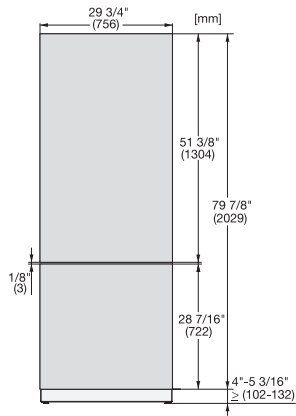

KFP 3025 ed/cs

Stainless steel front

For the integration of MasterCool refrigerators and freezers in your kitchen.

EAN: 4002516324584 / Material number: 11499130 / Old Material Number: 38996087EU1

- For the lower door on 75 cm wide fridge-freezers

KFP 3025 ed/cs

Stainless steel front

For the integration of MasterCool refrigerators and freezers in your kitchen.

KFP3015ed/cs, KFP3025ed/cs, KFP3014ed/cs, KFP3024ed/cs, Front panel, Front dimensions, MasterCool, sketch