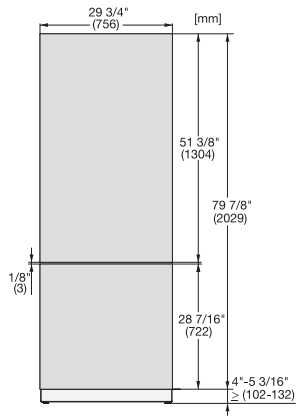

KFP 3015 ed/cs

Stainless steel front

For the integration of MasterCool refrigerators and freezers in your kitchen.

EAN: 4002516324577 / Material number: 11499120 / Old Material Number: 38996086EU1

- For the upper door on 75 cm wide fridge-freezers

KFP 3015 ed/cs

Stainless steel front

For the integration of MasterCool refrigerators and freezers in your kitchen.

KFP3015ed/cs, KFP3025ed/cs, KFP3014ed/cs, KFP3024ed/cs, Front panel, Front dimensions, MasterCool, sketch