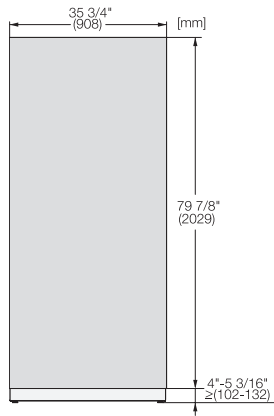

KFP 3605 ed/cs

Stainless steel front

For the integration of MasterCool refrigerators and freezers in your kitchen.

EAN: 4002516324560 / Material number: 11499100 / Old Material Number: 38996085EU1

- For 90 cm wide refrigerators and freezers

KFP 3605 ed/cs

Stainless steel front

For the integration of MasterCool refrigerators and freezers in your kitchen.

KFP3605ed/cs, KFP3604ed/cs, Front panel, Front dimensions, MasterCool, installation drawings