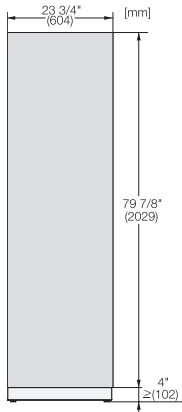

KFP 2405 ed/es

Stainless steel front

For the integration of MasterCool refrigerators and freezers in your kitchen.

EAN: 4002516324546 / Material number: 11499070 / Old Material Number: 38996083EU1

- for 61 cm wide refrigerators

KFP 2405 ed/es

Stainless steel front

For the integration of MasterCool refrigerators and freezers in your kitchen.

KFP2405ed/cs, KFP2404ed/cs, Front panel, Front dimensions, MasterCool, installation drawings (AU, CA, US)