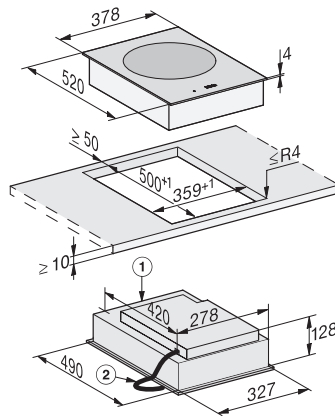

CS 7641 FL
SmartLine element
with induction wok

EAN: 4002516276210 / Material number: 11323040 / Old Material Number: 27764150GB

Cutout dimensions in mm (depth) with surface-mounted installation	500
Casing height incl. connection box in mm	129
Internal cutout dimensions in mm (width) with flush installation	358
Internal cutout dimensions in mm (depth) with flush installation	500
Weight in kg	12
External cutout dimensions in mm (width) with flush installation	382
External cutout dimensions in mm (depth) with flush installation	524
Total rated load in kW	3.00
Length of supply lead in m	1.5
Voltage in V	220-240
Frequency in Hz	50-60
Accessories included	
Mains cable	Yes
Coated wok pan	•

CS 7641 FL SmartLine element with induction wok

CS7641FL, flush (Installation drawing)

- 1) Front, 2) Mains connection cable, L = 2000 mm, 3) Stepped cut-out, 4) Wooden frame 12 mm (supplied loose)

CS7641FL, onset (Installation drawing)

- 1) Front, 2) Mains connection cable, L = 2000 mm

CS 7000 FL, flush (Installation drawing)

- *7+0,5 = CS7641 (Wok)

CS 7000 FL, flush (Installation drawing)

- *7+0,5 = CS7641 (Wok)