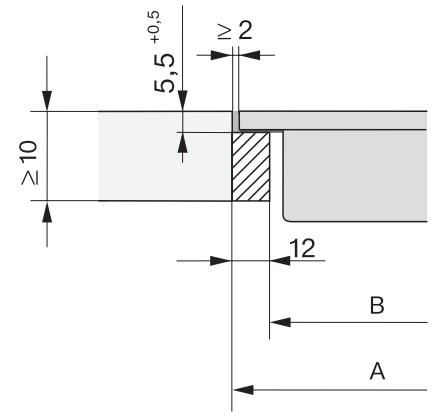

CS 7641 FL
SmartLine element
with induction wok

EAN: 4002516276210 / Material number: 11323040 / Old Material Number: 27764150GB

Cutout dimensions in mm (depth) with surface-mounted installation	500
Casing height incl. connection box in mm	129
Internal cutout dimensions in mm (width) with flush installation	358
Internal cutout dimensions in mm (depth) with flush installation	500
Weight in kg	12
External cutout dimensions in mm (width) with flush installation	382
External cutout dimensions in mm (depth) with flush installation	524
Total rated load in kW	3.00
Length of supply lead in m	1.5
Voltage in V	220-240
Frequency in Hz	50-60
Accessories included	
Mains cable	Yes
Coated wok pan	•

CS 7641 FL SmartLine element with induction wok

CS7641FL, flush (Installation drawing)

- 1) Front, 2) Mains connection cable, L = 2000 mm, 3) Stepped cut-out, 4) Wooden frame 12 mm (supplied loose)

CS7641FL, onset (Installation drawing)

- 1) Front, 2) Mains connection cable, L = 2000 mm

CS 7000 FL, flush (Installation drawing)

- *7+0,5 = CS7641 (Wok)

CS 7000 FL, flush (Installation drawing)

- *7+0,5 = CS7641 (Wok)