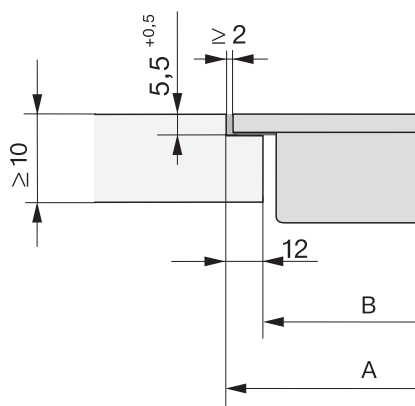

CS 7641 FL
SmartLine element
with induction wok

EAN: 4002516276210 / Material number: 11323040 / Old Material Number: 27764150GB

Cutout dimensions in mm (depth) with surface-mounted installation	500
Casing height incl. connection box in mm	129
Internal cutout dimensions in mm (width) with flush installation	358
Internal cutout dimensions in mm (depth) with flush installation	500
Weight in kg	12
External cutout dimensions in mm (width) with flush installation	382
External cutout dimensions in mm (depth) with flush installation	524
Total rated load in kW	3.00
Length of supply lead in m	1.5
Voltage in V	220-240
Frequency in Hz	50-60
Accessories included	
Mains cable	Yes
Coated wok pan	•

CS 7641 FL SmartLine element with induction wok

CS7641FL, flush (Installation drawing)

- 1) Front, 2) Mains connection cable, L = 2000 mm, 3) Stepped cut-out, 4) Wooden frame 12 mm (supplied loose)

CS7641FL, onset (Installation drawing)

- 1) Front, 2) Mains connection cable, L = 2000 mm

CS 7000 FL, flush (Installation drawing)

- *7+0,5 = CS7641 (Wok)

CS 7000 FL, flush (Installation drawing)

- *7+0,5 = CS7641 (Wok)