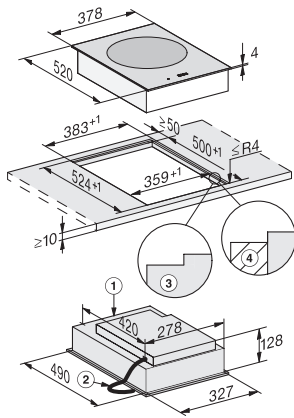

CS 7641 FL
SmartLine element
with induction wok

EAN: 4002516276210 / Material number: 11323040 / Old Material Number: 27764150GB

Cutout dimensions in mm (depth) with surface-mounted installation	500
Casing height incl. connection box in mm	129
Internal cutout dimensions in mm (width) with flush installation	358
Internal cutout dimensions in mm (depth) with flush installation	500
Weight in kg	12
External cutout dimensions in mm (width) with flush installation	382
External cutout dimensions in mm (depth) with flush installation	524
Total rated load in kW	3.00
Length of supply lead in m	1.5
Voltage in V	220-240
Frequency in Hz	50-60
Accessories included	
Mains cable	Yes
Coated wok pan	•

CS 7641 FL SmartLine element with induction wok

CS7641FL, flush (Installation drawing)

- 1) Front, 2) Mains connection cable, L = 2000 mm, 3) Stepped cut-out, 4) Wooden frame 12 mm (supplied loose)

CS7641FL, onset (Installation drawing)