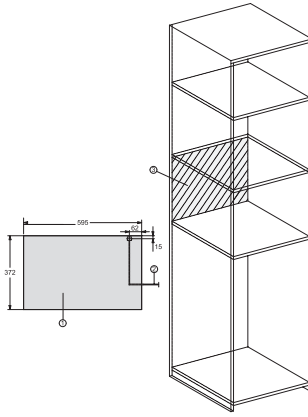

EAN: 4002516128229 / Material number: 11143760 / Old Material Number: 24223020GB

Construction type	
Appliance Colour	Obsidian black
Construction type and design	
Built-in microwave oven	•
SideControl	•
Convenience features	
Keeping warm	•
Operating modes	
Automatic programmes	•
Microwave solo operation	•
User convenience	
Display	EasySensor
Time of day display	•
Minute minder	•
Programmable cooking duration	•
Quick microwave	•
Individual settings	•
Efficiency and sustainability	
Night dimming	•
Cleaning and care	
Stainless steel oven compartment	•
Safety	
System lock	•
Safety switch-off	•
Safety lock "Door" warning	•
Technical data	
Oven compartment volume in l	17
Door hinge	Left
Oven light	1 LED spot
Oven interior height in cm	20.2
Turntable diameter in cm	27.2
Electronically controlled microwave power	•
Microwave power levels in W	80/150/300/450/600/800
Maximum microwave power in W	800
Niche width min. in mm	562
Niche width max. in mm	568
Niche height min. in mm	350
Niche height max. in mm	362
Niche depth in mm	310
Appliance dimensions (W x H x D) in mm	595 x 372 x 310
Appliance width in mm	595
Appliance height in mm	372
Appliance depth in mm	310
Niche-independent venting	•
Weight in kg	14.4
Total rated load in kW	1.25
Voltage in V	220-240
Frequency in Hz	50
Fuse rating in A	13
Number of phases	1

1) Front view, 2) Mains connection cable L=1,600 mm, 3) No connection in this area

M2230SC, installation drawings

1) Front view, 2) Mains connection cable L=1,600 mm, 3) No connection in this area

M223xSC, installation drawings