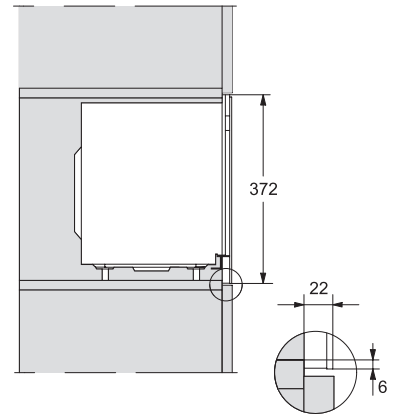

1) Front view, 2) Mains connection cable L=1,600 mm, 3) No connection in this area

M2230SC, installation drawings

1) Front view, 2) Mains connection cable L=1,600 mm, 3) No connection in this area

M223xSC, installation drawings

M223xSC, installation drawings

M223xSC, installation drawing

M223xSC, AB45-2, installation drawing

M223xSC, AB45-2, installation drawing

M223xSC, AB42-1, installation drawing

M223xSC, AB42-1, installation drawing

M 2230 SC

Built-in microwave oven

with sensor controls on the side for convenient operation.

M223xSC, AB38-1, installation drawing

M223xSC, AB38-1, installation drawing

M223xSC, AB36, installation drawing

M223xSC, AB36, installation drawing

M22xxSC, installation drawing

M22xxSC, installation drawing