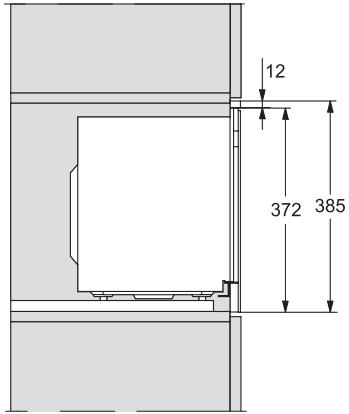

M2230SC, installation drawings

1) Front view, 2) Mains connection cable L=1,600 mm, 3) No connection in this area

M223xSC, installation drawings

M223xSC, installation drawings

M223xSC, installation drawing

M223xSC, AB45-2, side view installation drawing

M223xSC, AB45-2, installation drawing

M223xSC, AB42-1, installation drawing

M223xSC, AB42-1, installation drawing

M 2230 SC

Built-in microwave oven
with sensor controls on the side for convenient operation.

M223xSC, AB38-1, installation drawing

M223xSC, AB38-1, installation drawing

M223xSC, AB36, installation drawing

M223xSC, AB36, installation drawing

M22xxSC, installation drawing

M22xxSC, installation drawing