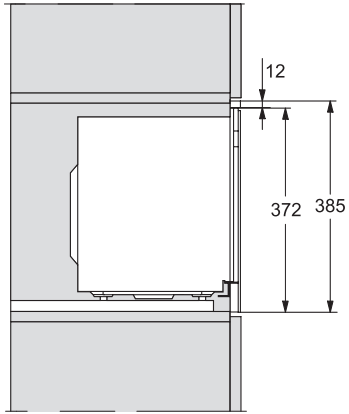

1) Front view, 2) Mains connection cable L=1,600 mm, 3) No connection in this area

M2230SC, installation drawings

1) Front view, 2) Mains connection cable L=1,600 mm, 3) No connection in this area

M223xSC, installation drawings

M223xSC, installation drawings

M223xSC, installation drawing

M223xSC, AB45-2, installation drawing

M223xSC, AB45-2, installation drawing

M223xSC, AB42-1, installation drawing

M223xSC, AB42-1, installation drawing

M 2230 SC

Built-in microwave oven

with sensor controls on the side for convenient operation.

M223xSC, AB38-1, installation drawing

M223xSC, AB38-1, installation drawing

M223xSC, AB36, installation drawing

M223xSC, AB36, installation drawing