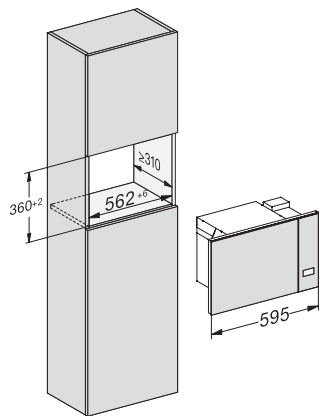

1) Front view, 2) Mains connection cable L=1,600 mm, 3) No connection in this area

M2230SC, installation drawings

1) Front view, 2) Mains connection cable L=1,600 mm, 3) No connection in this area

M223xSC, installation drawings

M223xSC, installation drawings

M223xSC, installation drawing

M223xSC, AB45-2, installation drawing

M223xSC, AB45-2, installation drawing

M223xSC, AB42-1, installation drawing

M223xSC, AB42-1, installation drawing