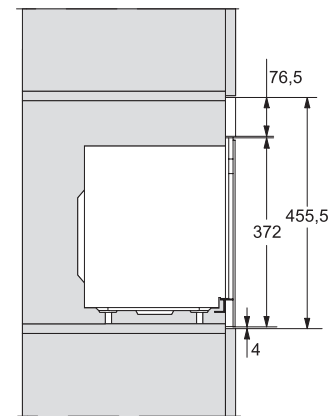

M 2230 SC

Built-in microwave oven

with sensor controls on the side for convenient operation.

M2230SC, installation drawings

1) Front view, 2) Mains connection cable L=1,600 mm, 3) No connection in this area

M2230SC, installation drawings

1) Front view, 2) Mains connection cable L=1,600 mm, 3) No connection in this area

M223xSC, installation drawings

M223xSC, installation drawings

M223xSC, installation drawing

M223xSC, AB45-2, side view installation drawing

M223xSC, AB45-2, installation drawing

M223xSC, AB42-1, installation drawing

M223xSC, AB42-1, installation drawing

M 2230 SC

Built-in microwave oven
with sensor controls on the side for convenient operation.

M223xSC, AB38-1, installation drawing

M223xSC, AB38-1, installation drawing

M223xSC, AB36, installation drawing

M223xSC, AB36, installation drawing

M22xxSC, installation drawing

M22xxSC, installation drawing