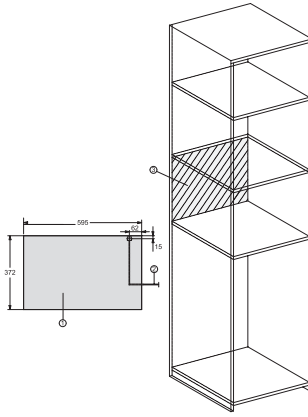

EAN: 4002516128229 / Material number: 11143760 / Old Material Number: 24223020GB

Construction type and design	
Built-in microwave oven	•
Colour	Obsidian black
SideControl	•
Convenience features	
Keeping warm	•
Operating modes	
Automatic programmes	•
Microwave solo operation	•
User convenience	
Display	EasySensor
Time of day display	•
Minute minder	•
Programmable cooking duration	•
Quick microwave	•
Individual settings	•
Efficiency and sustainability	
Night dimming	•
Cleaning and care	
Stainless steel oven compartment	•
Safety	
System lock	•
Safety switch-off	•
Safety lock "Door" warning	•
Technical data	
Oven compartment volume in l	17
Door hinge	Left
Oven light	1 LED spot
Oven interior height in cm	20.2
Turntable diameter in cm	27.2
Electronically controlled microwave power	•
Microwave power levels in W	80/150/300/450/600/800
Maximum microwave power in W	800
Niche width min. in mm	562
Niche width max. in mm	568
Niche height min. in mm	350
Niche height max. in mm	362
Niche depth in mm	310
Appliance dimensions (W x H x D) in mm	595 x 372 x 310
Appliance width in mm	595
Appliance height in mm	372
Appliance depth in mm	310
Niche-independent venting	•
Weight in kg	14.4
Total rated load in kW	1.25
Voltage in V	220-240
Frequency in Hz	50
Fuse rating in A	13
Number of phases	1
Mains cable with plug	•

M 2230 SC

Built-in microwave oven

with sensor controls on the side for convenient operation.

M2230SC, installation drawings

1) Front view, 2) Mains connection cable L=1,600 mm, 3) No connection in this area

M2230SC, installation drawings

1) Front view, 2) Mains connection cable L=1,600 mm, 3) No connection in this area

M223xSC, installation drawings

M223xSC, installation drawings

M223xSC, installation drawing