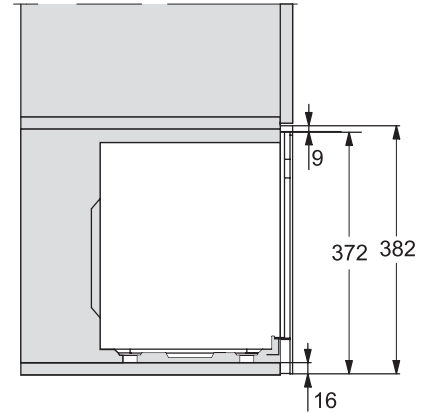

1) Front view, 2) Mains connection cable L=1,600 mm, 3) No connection in this area

M2230SC, installation drawings

1) Front view, 2) Mains connection cable L=1,600 mm, 3) No connection in this area

M223xSC, installation drawings

M223xSC, installation drawings

M223xSC, installation drawing

M223xSC, AB45-2, installation drawing

M223xSC, AB45-2, installation drawing

M223xSC, AB42-1, installation drawing

M223xSC, AB42-1, installation drawing

M 2230 SC

Built-in microwave oven

with sensor controls on the side for convenient operation.

M223xSC, AB38-1, installation drawing

M223xSC, AB38-1, installation drawing

M223xSC, AB36, installation drawing

M223xSC, AB36, installation drawing

M22xxSC, installation drawing

M22xxSC, installation drawing