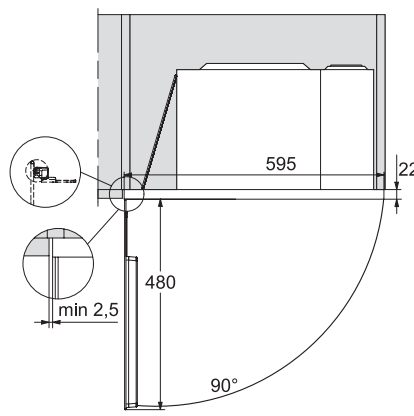

EAN: 4002516128229 / Material number: 11143760 / Old Material Number: 24223020GB

Construction type and design	
Built-in microwave oven	•
Colour	Obsidian black
SideControl	•
Convenience features	
Keeping warm	•
Operating modes	
Automatic programmes	•
Microwave solo operation	•
User convenience	
Display	EasySensor
Time of day display	•
Minute minder	•
Programmable cooking duration	•
Quick microwave	•
Individual settings	•
Efficiency and sustainability	
Night dimming	•
Cleaning and care	
Stainless steel oven compartment	•
Safety	
System lock	•
Safety switch-off	•
Safety lock "Door" warning	•
Technical data	
Oven compartment volume in l	17
Door hinge	Left
Oven light	1 LED spot
Oven interior height in cm	20.2
Turntable diameter in cm	27.2
Electronically controlled microwave power	•
Microwave power levels in W	80/150/300/450/600/800
Maximum microwave power in W	800
Niche width min. in mm	562
Niche width max. in mm	568
Niche height min. in mm	350
Niche height max. in mm	362
Niche depth in mm	310
Appliance dimensions (W x H x D) in mm	595 x 372 x 310
Appliance width in mm	595
Appliance height in mm	372
Appliance depth in mm	310
Niche-independent venting	•
Weight in kg	14.4
Total rated load in kW	1.25
Voltage in V	220-240
Frequency in Hz	50
Fuse rating in A	13
Number of phases	1
Mains cable with plug	•

M 2230 SC

Built-in microwave oven

with sensor controls on the side for convenient operation.

M2230SC, installation drawings

1) Front view, 2) Mains connection cable L=1,600 mm, 3) No connection in this area

M2230SC, installation drawings

1) Front view, 2) Mains connection cable L=1,600 mm, 3) No connection in this area

M223xSC, installation drawings

M223xSC, installation drawings

M223xSC, installation drawing

M223xSC, AB45-2, side view installation drawing

M223xSC, AB45-2, installation drawing

M223xSC, AB42-1, installation drawing

M223xSC, AB42-1, installation drawing

M 2230 SC

Built-in microwave oven
with sensor controls on the side for convenient operation.