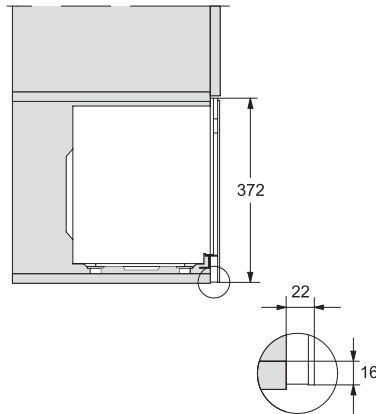

1) Front view, 2) Mains connection cable L=1,600 mm, 3) No connection in this area

M2230SC, installation drawings

1) Front view, 2) Mains connection cable L=1,600 mm, 3) No connection in this area

M223xSC, installation drawings

M223xSC, installation drawings

M223xSC, installation drawing

M223xSC, AB45-2, installation drawing

M223xSC, AB45-2, installation drawing

M223xSC, AB42-1, installation drawing

M223xSC, AB42-1, installation drawing

M 2230 SC

Built-in microwave oven

with sensor controls on the side for convenient operation.

M223xSC, AB38-1, installation drawing

M223xSC, AB38-1, installation drawing

M223xSC, AB36, installation drawing

M223xSC, AB36, installation drawing

M22xxSC, installation drawing

M22xxSC, installation drawing