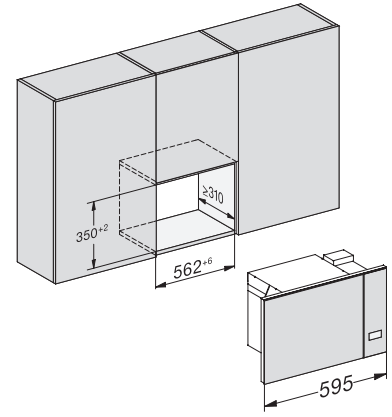

1) Front view, 2) Mains connection cable L=1,600 mm, 3) No connection in this area

M2230SC, installation drawings

1) Front view, 2) Mains connection cable L=1,600 mm, 3) No connection in this area

M223xSC, installation drawings