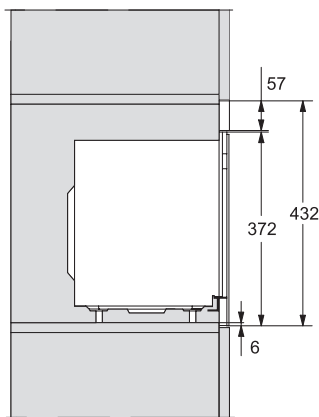

1) Front view, 2) Mains connection cable L=1,600 mm, 3) No connection in this area

M2230SC, installation drawings

1) Front view, 2) Mains connection cable L=1,600 mm, 3) No connection in this area

M223xSC, installation drawings

M223xSC, installation drawings

M223xSC, installation drawing

M223xSC, AB45-2, installation drawing

M223xSC, AB45-2, installation drawing

M223xSC, AB42-1, installation drawing

M223xSC, AB42-1, installation drawing

M 2230 SC

Built-in microwave oven

with sensor controls on the side for convenient operation.

M223xSC, AB38-1, installation drawing

M223xSC, AB38-1, installation drawing

M223xSC, AB36, installation drawing

M223xSC, AB36, installation drawing