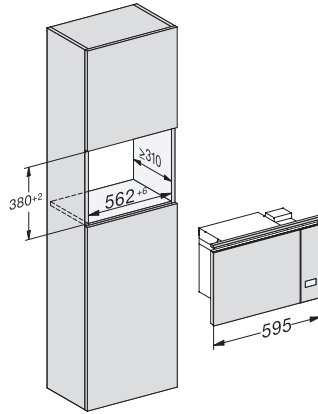

M2230SC, installation drawings

1) Front view, 2) Mains connection cable L=1,600 mm, 3) No connection in this area

M223xSC, installation drawings

M223xSC, installation drawings

M223xSC, installation drawing

M223xSC, AB45-2, side view installation drawing

M223xSC, AB45-2, installation drawing

M223xSC, AB42-1, installation drawing

M223xSC, AB42-1, installation drawing

M 2230 SC

Built-in microwave oven
with sensor controls on the side for convenient operation.

M223xSC, AB38-1, installation drawing

M223xSC, AB38-1, installation drawing

M223xSC, AB36, installation drawing

M223xSC, AB36, installation drawing

M22xxSC, installation drawing

M22xxSC, installation drawing