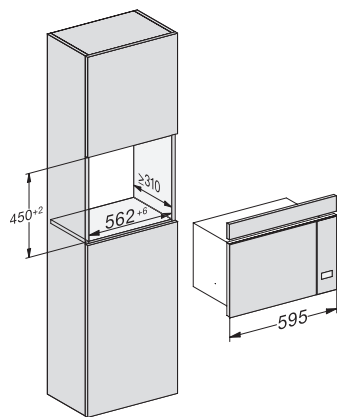

1) Front view, 2) Mains connection cable L=1,600 mm, 3) No connection in this area

M2230SC, installation drawings

1) Front view, 2) Mains connection cable L=1,600 mm, 3) No connection in this area

M223xSC, installation drawings

M223xSC, installation drawings

M223xSC, installation drawing

M223xSC, AB45-2, installation drawing

M223xSC, AB45-2, installation drawing

M223xSC, AB42-1, installation drawing

M223xSC, AB42-1, installation drawing