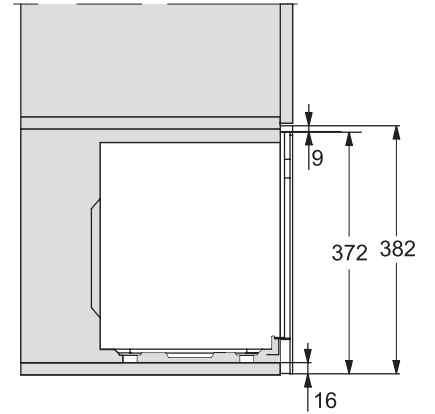

M2230SC, installation drawings

1) Front view, 2) Mains connection cable L=1,600 mm, 3) No connection in this area

M223xSC, installation drawings

M223xSC, installation drawings

M223xSC, installation drawing

M223xSC, AB45-2, side view installation drawing

M223xSC, AB45-2, installation drawing

M223xSC, AB42-1, installation drawing

M223xSC, AB42-1, installation drawing

M 2230 SC

Built-in microwave oven
with sensor controls on the side for convenient operation.

M223xSC, AB38-1, installation drawing

M223xSC, AB38-1, installation drawing

M223xSC, AB36, installation drawing

M223xSC, AB36, installation drawing

M22xxSC, installation drawing

M22xxSC, installation drawing