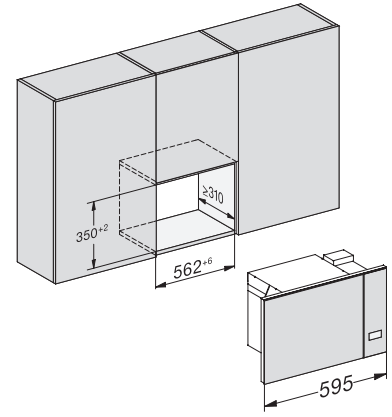

M 2230 SC

Built-in microwave oven

with sensor controls on the side for convenient operation.

M2230SC, installation drawings

1) Front view, 2) Mains connection cable L=1,600 mm, 3) No connection in this area

M2230SC, installation drawings

1) Front view, 2) Mains connection cable L=1,600 mm, 3) No connection in this area

M223xSC, installation drawings

M223xSC, installation drawings

M223xSC, installation drawing