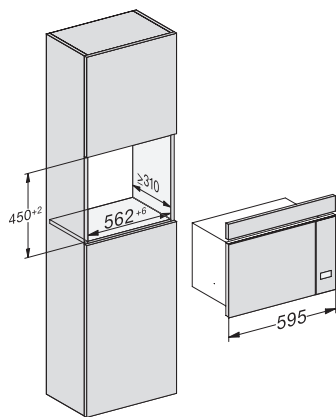

M 2230 SC

Built-in microwave oven

with sensor controls on the side for convenient operation.

M2230SC, installation drawings

1) Front view, 2) Mains connection cable L=1,600 mm, 3) No connection in this area

M2230SC, installation drawings

1) Front view, 2) Mains connection cable L=1,600 mm, 3) No connection in this area

M223xSC, installation drawings

M223xSC, installation drawings

M223xSC, installation drawing

M223xSC, AB45-2, side view installation drawing

M223xSC, AB45-2, installation drawing

M223xSC, AB42-1, installation drawing

M223xSC, AB42-1, installation drawing

M 2230 SC

Built-in microwave oven
with sensor controls on the side for convenient operation.