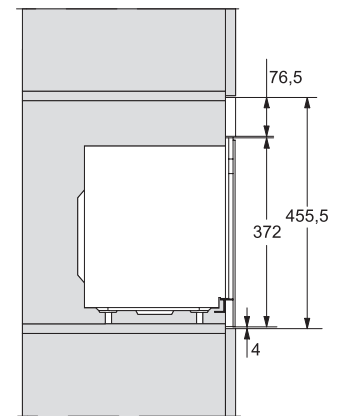

1) Front view, 2) Mains connection cable L=1,600 mm, 3) No connection in this area

M2230SC, installation drawings

1) Front view, 2) Mains connection cable L=1,600 mm, 3) No connection in this area

M223xSC, installation drawings

M223xSC, installation drawings

M223xSC, installation drawing

M223xSC, AB45-2, installation drawing

M223xSC, AB45-2, installation drawing

M223xSC, AB42-1, installation drawing

M223xSC, AB42-1, installation drawing