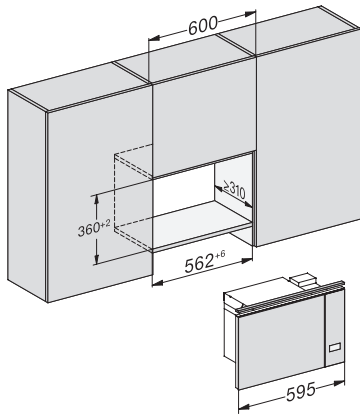

M2230SC, installation drawings

1) Front view, 2) Mains connection cable L=1,600 mm, 3) No connection in this area

M223xSC, installation drawings

M223xSC, installation drawings

M223xSC, installation drawing

M223xSC, AB45-2, side view installation drawing

M223xSC, AB45-2, installation drawing

M223xSC, AB42-1, installation drawing

M223xSC, AB42-1, installation drawing

M 2230 SC

Built-in microwave oven
with sensor controls on the side for convenient operation.

M223xSC, AB38-1, installation drawing

M223xSC, AB38-1, installation drawing

M223xSC, AB36, installation drawing

M223xSC, AB36, installation drawing

M22xxSC, installation drawing

M22xxSC, installation drawing