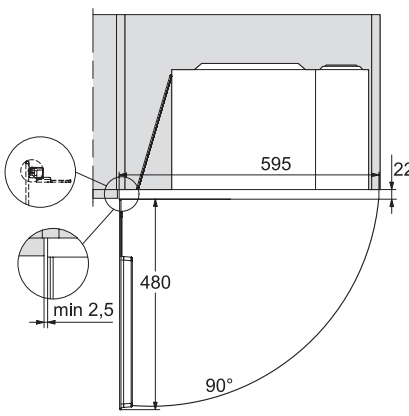

1) Front view, 2) Mains connection cable L=1,600 mm, 3) No connection in this area

M2230SC, installation drawings

1) Front view, 2) Mains connection cable L=1,600 mm, 3) No connection in this area

M223xSC, installation drawings

M223xSC, installation drawings

M223xSC, installation drawing

M223xSC, AB45-2, installation drawing

M223xSC, AB45-2, installation drawing

M223xSC, AB42-1, installation drawing

M223xSC, AB42-1, installation drawing