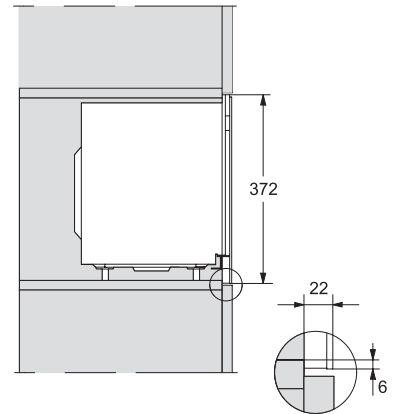

M2230SC, installation drawings

1) Front view, 2) Mains connection cable L=1,600 mm, 3) No connection in this area

M223xSC, installation drawings

M223xSC, installation drawings

M223xSC, installation drawing

M223xSC, AB45-2, side view installation drawing

M223xSC, AB45-2, installation drawing

M223xSC, AB42-1, installation drawing

M223xSC, AB42-1, installation drawing

M 2230 SC

Built-in microwave oven
with sensor controls on the side for convenient operation.

M223xSC, AB38-1, installation drawing

M223xSC, AB38-1, installation drawing

M223xSC, AB36, installation drawing

M223xSC, AB36, installation drawing

M22xxSC, installation drawing

M22xxSC, installation drawing