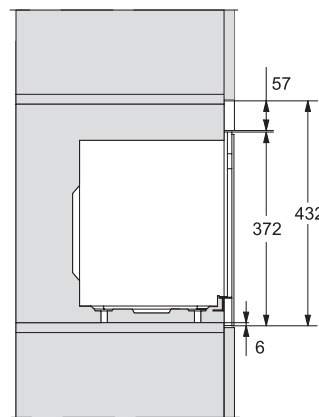

M 2230 SC

Built-in microwave oven

with sensor controls on the side for convenient operation.

M2230SC, installation drawings

1) Front view, 2) Mains connection cable L=1,600 mm, 3) No connection in this area

M2230SC, installation drawings

1) Front view, 2) Mains connection cable L=1,600 mm, 3) No connection in this area

M223xSC, installation drawings

M223xSC, installation drawings

M223xSC, installation drawing

M223xSC, AB45-2, side view installation drawing

M223xSC, AB45-2, installation drawing

M223xSC, AB42-1, installation drawing

M223xSC, AB42-1, installation drawing

M 2230 SC

Built-in microwave oven
with sensor controls on the side for convenient operation.

M223xSC, AB38-1, installation drawing

M223xSC, AB38-1, installation drawing

M223xSC, AB36, installation drawing

M223xSC, AB36, installation drawing

M22xxSC, installation drawing

M22xxSC, installation drawing