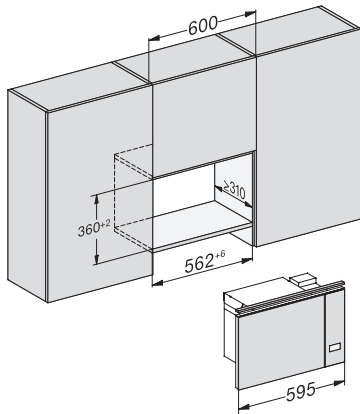

1) Front view, 2) Mains connection cable L=1,600 mm, 3) No connection in this area

M2230SC, installation drawings

1) Front view, 2) Mains connection cable L=1,600 mm, 3) No connection in this area

M223xSC, installation drawings

M223xSC, installation drawings

M223xSC, installation drawing

M223xSC, AB45-2, installation drawing

M223xSC, AB45-2, installation drawing

M223xSC, AB42-1, installation drawing

M223xSC, AB42-1, installation drawing

M 2230 SC

Built-in microwave oven

with sensor controls on the side for convenient operation.

M223xSC, AB38-1, installation drawing

M223xSC, AB38-1, installation drawing

M223xSC, AB36, installation drawing

M223xSC, AB36, installation drawing