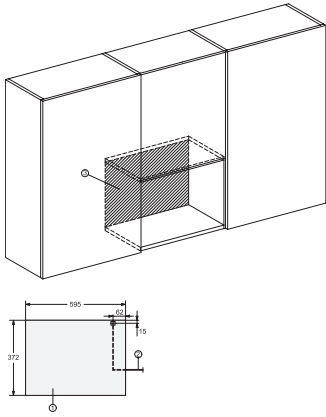

1.60

Replacing lamps

Service

Accessories included

M 2230 SC

Built-in microwave oven

with sensor controls on the side for convenient operation.

M2230SC, installation drawings

1) Front view, 2) Mains connection cable L=1,600 mm, 3) No connection in this area

M2230SC, installation drawings

1) Front view, 2) Mains connection cable L=1,600 mm, 3) No connection in this area

M223xSC, installation drawings