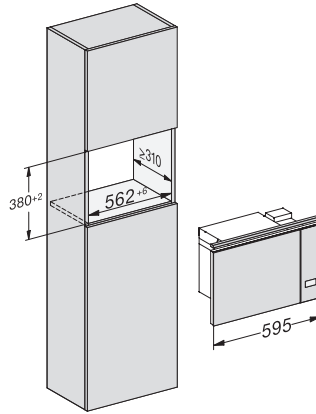

1) Front view, 2) Mains connection cable L=1,600 mm, 3) No connection in this area

M2230SC, installation drawings

1) Front view, 2) Mains connection cable L=1,600 mm, 3) No connection in this area

M223xSC, installation drawings

M223xSC, installation drawings

M223xSC, installation drawing

M223xSC, AB45-2, installation drawing

M223xSC, AB45-2, installation drawing

M223xSC, AB42-1, installation drawing

M223xSC, AB42-1, installation drawing

M 2230 SC

Built-in microwave oven

with sensor controls on the side for convenient operation.

M223xSC, AB38-1, installation drawing

M223xSC, AB38-1, installation drawing

M223xSC, AB36, installation drawing

M223xSC, AB36, installation drawing