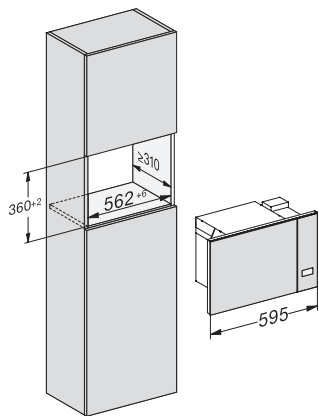

EAN: 4002516128229 / Material number: 11143760 / Old Material Number: 24223020GB

Construction type and design	
Built-in microwave oven	•
Colour	Obsidian black
SideControl	•
Convenience features	
Keeping warm	•
Operating modes	
Automatic programmes	•
Microwave solo operation	•
User convenience	
Display	EasySensor
Time of day display	•
Minute minder	•
Programmable cooking duration	•
Quick microwave	•
Individual settings	•
Efficiency and sustainability	
Night dimming	•
Cleaning and care	
Stainless steel oven compartment	•
Safety	
System lock	•
Safety switch-off	•
Safety lock "Door" warning	•
Technical data	
Oven compartment volume in l	17
Door hinge	Left
Oven light	1 LED spot
Oven interior height in cm	20.2
Turntable diameter in cm	27.2
Electronically controlled microwave power	•
Microwave power levels in W	80/150/300/450/600/800
Maximum microwave power in W	800
Niche width min. in mm	562
Niche width max. in mm	568
Niche height min. in mm	350
Niche height max. in mm	362
Niche depth in mm	310
Appliance dimensions (W x H x D) in mm	595 x 372 x 310
Appliance width in mm	595
Appliance height in mm	372
Appliance depth in mm	310
Niche-independent venting	•
Weight in kg	14.4
Total rated load in kW	1.25
Voltage in V	220-240
Frequency in Hz	50
Fuse rating in A	13
Number of phases	1
Mains cable with plug	•

M 2230 SC

Built-in microwave oven

with sensor controls on the side for convenient operation.

M2230SC, installation drawings

1) Front view, 2) Mains connection cable L=1,600 mm, 3) No connection in this area

M2230SC, installation drawings

1) Front view, 2) Mains connection cable L=1,600 mm, 3) No connection in this area

M223xSC, installation drawings

M223xSC, installation drawings

M223xSC, installation drawing