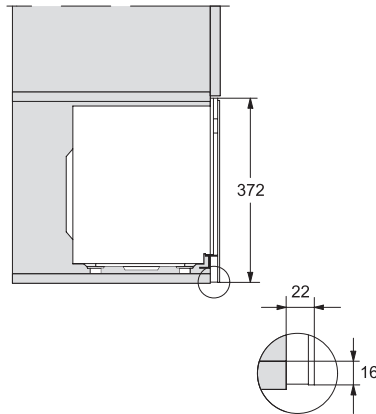

M2230SC, installation drawings

1) Front view, 2) Mains connection cable L=1,600 mm, 3) No connection in this area

M223xSC, installation drawings

M223xSC, installation drawings

M223xSC, installation drawing

M223xSC, AB45-2, side view installation drawing

M223xSC, AB45-2, installation drawing

M223xSC, AB42-1, installation drawing

M223xSC, AB42-1, installation drawing

M 2230 SC

Built-in microwave oven
with sensor controls on the side for convenient operation.

M223xSC, AB38-1, installation drawing

M223xSC, AB38-1, installation drawing

M223xSC, AB36, installation drawing

M223xSC, AB36, installation drawing

M22xxSC, installation drawing

M22xxSC, installation drawing