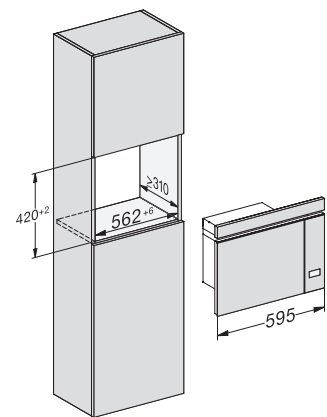

1) Front view, 2) Mains connection cable L=1,600 mm, 3) No connection in this area

M2230SC, installation drawings

1) Front view, 2) Mains connection cable L=1,600 mm, 3) No connection in this area

M223xSC, installation drawings

M223xSC, installation drawings

M223xSC, installation drawing

M223xSC, AB45-2, installation drawing

M223xSC, AB45-2, installation drawing

M223xSC, AB42-1, installation drawing

M223xSC, AB42-1, installation drawing

M 2230 SC

Built-in microwave oven

with sensor controls on the side for convenient operation.

M223xSC, AB38-1, installation drawing

M223xSC, AB38-1, installation drawing

M223xSC, AB36, installation drawing

M223xSC, AB36, installation drawing