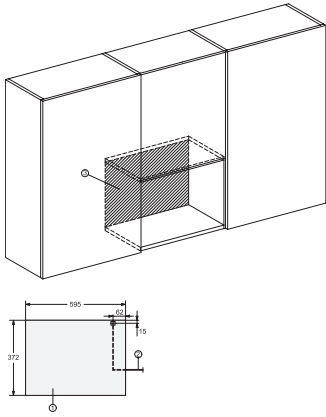

EAN: 4002516128229 / Material number: 11143760 / Old Material Number: 24223020GB

Construction type and design	
Built-in microwave oven	•
Colour	Obsidian black
SideControl	•
Convenience features	
Keeping warm	•
Operating modes	
Automatic programmes	•
Microwave solo operation	•
User convenience	
Display	EasySensor
Time of day display	•
Minute minder	•
Programmable cooking duration	•
Quick microwave	•
Individual settings	•
Efficiency and sustainability	
Night dimming	•
Cleaning and care	
Stainless steel oven compartment	•
Safety	
System lock	•
Safety switch-off	•
Safety lock "Door" warning	•
Technical data	
Oven compartment volume in l	17
Door hinge	Left
Oven light	1 LED spot
Oven interior height in cm	20.2
Turntable diameter in cm	27.2
Electronically controlled microwave power	•
Microwave power levels in W	80/150/300/450/600/800
Maximum microwave power in W	800
Niche width min. in mm	562
Niche width max. in mm	568
Niche height min. in mm	350
Niche height max. in mm	362
Niche depth in mm	310
Appliance dimensions (W x H x D) in mm	595 x 372 x 310
Appliance width in mm	595
Appliance height in mm	372
Appliance depth in mm	310
Niche-independent venting	•
Weight in kg	14.4
Total rated load in kW	1.25
Voltage in V	220-240
Frequency in Hz	50
Fuse rating in A	13
Number of phases	1
Mains cable with plug	•

M 2230 SC

Built-in microwave oven

with sensor controls on the side for convenient operation.

M2230SC, installation drawings

1) Front view, 2) Mains connection cable L=1,600 mm, 3) No connection in this area

M2230SC, installation drawings

1) Front view, 2) Mains connection cable L=1,600 mm, 3) No connection in this area

M223xSC, installation drawings

M223xSC, installation drawings

M223xSC, installation drawing