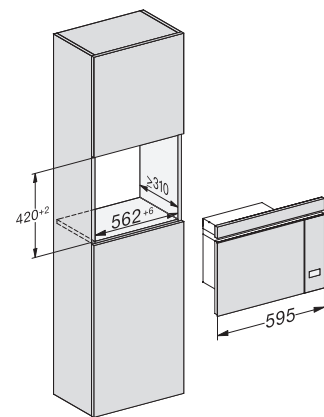

M 2230 SC

Built-in microwave oven

with sensor controls on the side for convenient operation.

M2230SC, installation drawings

1) Front view, 2) Mains connection cable L=1,600 mm, 3) No connection in this area

M2230SC, installation drawings

1) Front view, 2) Mains connection cable L=1,600 mm, 3) No connection in this area

M223xSC, installation drawings

M223xSC, installation drawings

M223xSC, installation drawing

M223xSC, AB45-2, side view installation drawing

M223xSC, AB45-2, installation drawing

M223xSC, AB42-1, installation drawing

M223xSC, AB42-1, installation drawing

M 2230 SC

Built-in microwave oven
with sensor controls on the side for convenient operation.