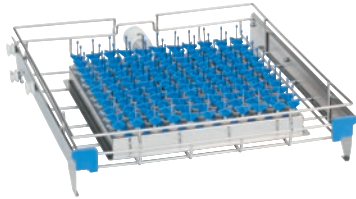

APLW 019/1
Upper basket
equipped with 121 APLW 047 injector nozzles.

- Only suitable for use on upper levels

EAN: 4002516115731 / Material number: 11104710 / Old Material Number: 69301901D

Product classification	
Large-capacity washer-disinfectors, laboratory	•
Machine affiliation	
PLW 6011	•
PLW 6111	•
Product category	
Injector basket	•
Upper basket	•
Product properties	
Material	Stainless steel, Plastic
Colour	Blue, Stainless Steel, White
Area of application	
Reprocessing of laboratory glassware	•
Capacity	
Test tubes [number]	121
Phials [number]	121
Dimensions and weight	
External dimensions, net height in mm	200
External dimensions, net width in mm	535
External dimensions, net depth in mm	570
External dimensions, gross height in mm	355
External dimensions, gross width in mm	565
External dimensions, gross depth in mm	615
Net weight in kg	6.64
Gross weight in kg	9.06
Companion pack	
APLW 047 injector nozzle, Ø 2.5 mm, length 50 mm [number]	121