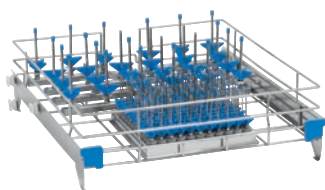

APLW 018/1

Upper basket

equipped with 121 APLW 048 injector nozzles and 24 APLW 051 injector nozzles.

EAN: 4002516115717 / Material number: 11104690 / Old Material Number: 69301801D

- Only suitable for use on upper levels

<b>Product classification</b>	
Large-capacity washer-disinfectors, laboratory	•
<b>Machine affiliation</b>	
PLW 6011	•
PLW 6111	•
<b>Product category</b>	
Injector basket	•
Upper basket	•
<b>Product properties</b>	
Material	Stainless steel, Plastic
Colour	Blue, Stainless Steel, White
<b>Area of application</b>	
Reprocessing of laboratory glassware	•
<b>Capacity</b>	
Test tubes [number]	121
Phials [number]	121
Narrow-necked glassware [number]	24
Flasks [number]	24
Erlenmeyer flasks [number]	24
Round flasks [number]	24
<b>Dimensions and weight</b>	
External dimensions, net height in mm	200
External dimensions, net width in mm	535
External dimensions, net depth in mm	570
External dimensions, gross height in mm	355
External dimensions, gross width in mm	565
External dimensions, gross depth in mm	615
Net weight in kg	6.92
Gross weight in kg	11.42
<b>Companion pack</b>	
APLW 051, injector nozzle Ø 4 mm, length 110 mm [number]	32
APLW 048 injector nozzle, Ø 2.5 mm, length 80 mm [number]	121