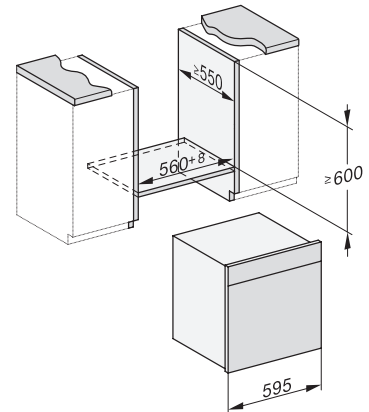

DGC7x6x, DGC7x6xX, DGC7x6xHCPro, DGC7x6xHCXPro installation drawings

Worktop overhang ≤ 29 mm