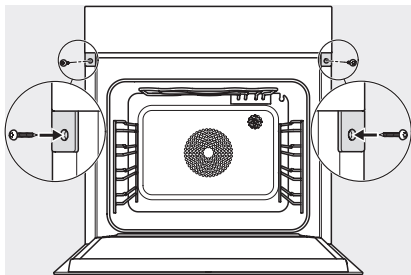

DGC7x6x, DGC7x6xX, DGC7x6xHCPro, DGC7x6xHCXPro installation drawings