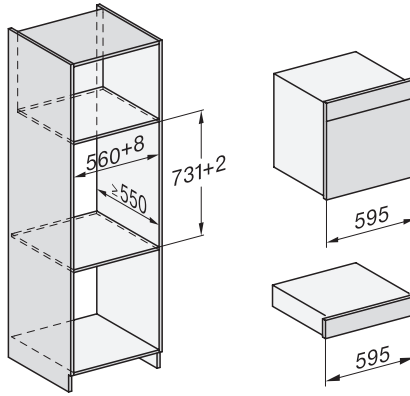

ESW7x10, EVS7010, DGC7x6xHCPro, DGC7x6xHCXPro installation drawings