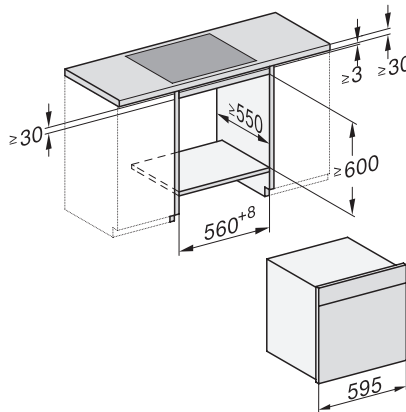

DGC 7860X

Handleless combination steam oven

for steam cooking, baking, roasting with wireless food probe + menu cooking.

ESW7x20, DGC7x6xHCPro, DGC7x6xHCXPro installation drawings

ESW7x10, EVS7010, DGC7x6xHCPro, DGC7x6xHCXPro installation drawings

DGC7x6x, DGC7x6xX, DGC7x6xHCPro, DGC7x6xHCXPro installation drawings

DGC7x60, DGC7x60X installation drawings

- 1) Front view, 2) Mains connection cable, L=2.000 mm, 3) Ventilation cut min. 180 cm², 4) Ventilation and deaeration, 5) No connection in this area