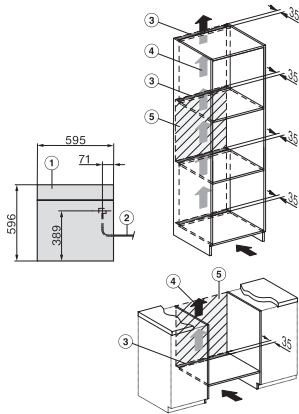

DGC 7860X

Handleless combination steam oven

for steam cooking, baking, roasting with wireless food probe + menu cooking.

ESW7x20, DGC7x6xHCPro, DGC7x6xHCXPro installation drawings

ESW7x10, EVS7010, DGC7x6xHCPro, DGC7x6xHCXPro installation drawings

DGC7x6x, DGC7x6xX, DGC7x6xHCPro, DGC7x6xHCXPro installation drawings

DGC7x60, DGC7x60X installation drawings

- 1) Front view, 2) Mains connection cable, L=2.000 mm, 3) Ventilation cut min. 180 cm², 4) Ventilation and deaeration, 5) No connection in this area