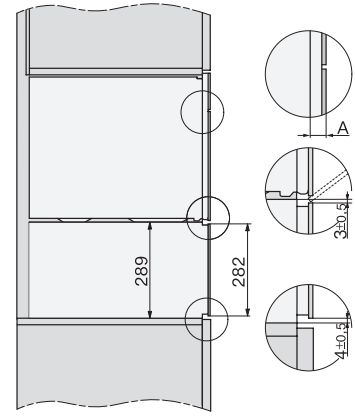

1) 400 mm, 2) 360 mm, 3) 47 mm, 4) 27 mm, 5) 32.5 mm

ESW7x20, DGC7x4xHCPro, DGC7x4xHCXPro installation drawings

ESW7x20, DG7xxx, DGM7xxx installation drawings

ESW7x20, DGM7x4x installation drawings

1) Front view, 2) Mains connection cable, L=2.000 mm, 3) Ventilation cut min. 180 cm², 4) No connection in this area

22 mm glass, 23,3 mm stainless steel

installation DGM, installation drawing, GB, AU

1) Mains connection cable, L=2000 mm, 2) Water supply hose, L=2000 mm, 3) ventilation cut-out min. 180 cm², 4) no connection in this area