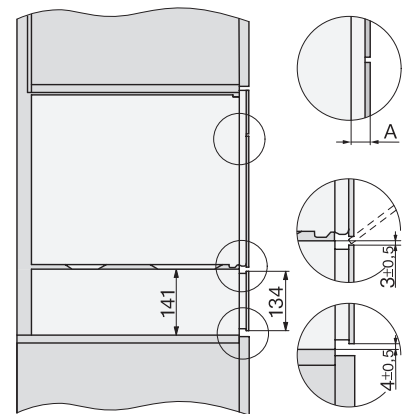

1) 400 mm, 2) 360 mm, 3) 47 mm, 4) 27 mm, 5) 32.5 mm

ESW7x20, DGC7x4xHCPro, DGC7x4xHCXPro installation drawings

ESW7x20, DG7xxx, DGM7xxx installation drawings

ESW7x20, DGM7x4x installation drawings

1) Front view, 2) Mains connection cable, L=2.000 mm, 3) Ventilation cut min. 180 cm², 4) No connection in this area

ESW7x10, DGC7x4xHCPro, DGC7x4xHCXPro, installation drawings

ESW7x10, EVS7010, DG7x4x, DGM7x4x installation drawings

A) 22 mm glass, 23,3 mm stainless steel

DG7xxx, DGM7xxx, installation drawings

built-in DG DGM DGC XL build-under, installation drawing

22 mm glass, 23,3 mm stainless steel

installation DGM, installation drawing, GB, AU

1) Mains connection cable, L=2000 mm, 2) Water supply hose, L=2000 mm, 3) ventilation cut-out min. 180 cm², 4) no connection in this area