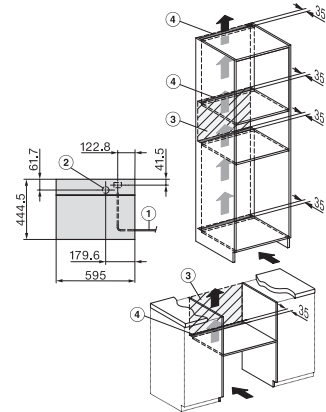

1) 400 mm, 2) 360 mm, 3) 47 mm, 4) 27 mm, 5) 32.5 mm

ESW7x20, DGC7x4xHCPro, DGC7x4xHCXPro installation drawings

ESW7x20, DG7xxx, DGM7xxx installation drawings

ESW7x20, DGM7x4x installation drawings

1) Front view, 2) Mains connection cable, L=2.000 mm, 3) Ventilation cut min. 180 cm², 4) No connection in this area

ESW7x10, DGC7x4xHCPro, DGC7x4xHCXPro, installation drawings

ESW7x10, EVS7010, DG7x4x, DGM7x4x installation drawings

A) 22 mm glass, 23,3 mm stainless steel

DG7xxx, DGM7xxx, installation drawings

built-in DG DGM DGC XL build-under, installation drawing

Screw joint DG DGM, installation drawing

DGM 7840

Steam oven with microwave

for healthy cooking & rapid heating-up with networking, menu cooking + M Touch.

DG DGM, installation drawing

side view DG DGM, installation drawing, GB, AU

22 mm glass, 23,3 mm stainless steel

installation DGM, installation drawing, GB, AU

1) Mains connection cable, L=2000 mm, 2) Water supply hose, L=2000 mm, 3) ventilation cut-out min. 180 cm², 4) no connection in this area