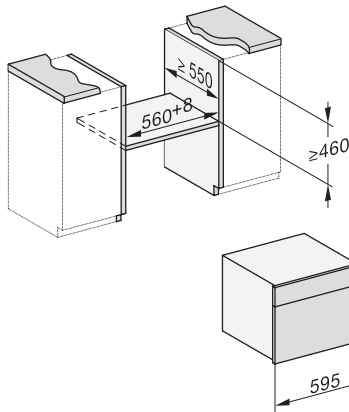

1) 400 mm, 2) 360 mm, 3) 47 mm, 4) 27 mm, 5) 32.5 mm

ESW7x20, DGC7x4xHCPro, DGC7x4xHCXPro installation drawings

ESW7x20, DG7xxx, DGM7xxx installation drawings

ESW7x20, DGM7x4x installation drawings

1) Front view, 2) Mains connection cable, L=2.000 mm, 3) Ventilation cut min. 180 cm², 4) No connection in this area

ESW7x10, DGC7x4xHCPro, DGC7x4xHCXPro, installation drawings

ESW7x10, EVS7010, DG7x4x, DGM7x4x installation drawings

A) 22 mm glass, 23,3 mm stainless steel

DG7xxx, DGM7xxx, installation drawings

built-in DG DGM DGC XL build-under, installation drawing

Screw joint DG DGM, installation drawing

DGM 7840

Steam oven with microwave

for healthy cooking & rapid heating-up with networking, menu cooking + M Touch.

DG DGM, installation drawing

side view DG DGM, installation drawing, GB, AU

22 mm glass, 23,3 mm stainless steel

installation DGM, installation drawing, GB, AU

1) Mains connection cable, L=2000 mm, 2) Water supply hose, L=2000 mm, 3) ventilation cut-out min. 180 cm², 4) no connection in this area