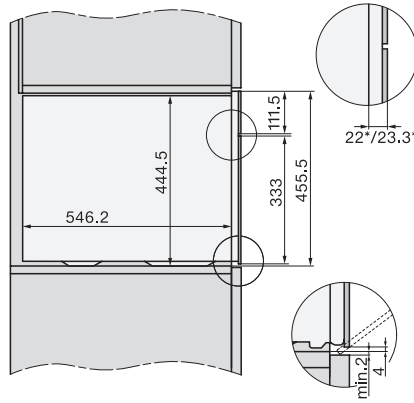

1) 400 mm, 2) 360 mm, 3) 47 mm, 4) 27 mm, 5) 32.5 mm

ESW7x20, DGC7x4xHCPro, DGC7x4xHCXPro installation drawings

ESW7x20, DG7xxx, DGM7xxx installation drawings

ESW7x20, DGM7x4x installation drawings

1) Front view, 2) Mains connection cable, L=2.000 mm, 3) Ventilation cut min. 180 cm², 4) No connection in this area

ESW7x10, DGC7x4xHCPro, DGC7x4xHCXPro, installation drawings

ESW7x10, EVS7010, DG7x4x, DGM7x4x installation drawings

A) 22 mm glass, 23,3 mm stainless steel

DG7xxx, DGM7xxx, installation drawings

built-in DG DGM DGC XL build-under, installation drawing

Screw joint DG DGM, installation drawing

DGM 7840

Steam oven with microwave

for healthy cooking & rapid heating-up with networking, menu cooking + M Touch.

DG DGM, installation drawing

side view DG DGM, installation drawing, GB, AU

22 mm glass, 23,3 mm stainless steel

installation DGM, installation drawing, GB, AU

1) Mains connection cable, L=2000 mm, 2) Water supply hose, L=2000 mm, 3) ventilation cut-out min. 180 cm², 4) no connection in this area