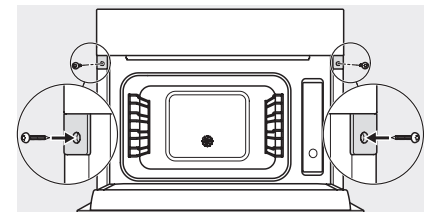

1) 400 mm, 2) 360 mm, 3) 47 mm, 4) 27 mm, 5) 32.5 mm

ESW7x20, DGC7x4xHCPro, DGC7x4xHCXPro installation drawings

ESW7x20, DG7xxx, DGM7xxx installation drawings

ESW7x20, DGM7x4x installation drawings

1) Front view, 2) Mains connection cable, L=2.000 mm, 3) Ventilation cut min. 180 cm², 4) No connection in this area

ESW7x10, DGC7x4xHCPro, DGC7x4xHCXPro, installation drawings

ESW7x10, EVS7010, DG7x4x, DGM7x4x installation drawings

A) 22 mm glass, 23,3 mm stainless steel

DG7xxx, DGM7xxx, installation drawings

built-in DG DGM DGC XL build-under, installation drawing

Screw joint DG DGM, installation drawing

DGM 7840

Steam oven with microwave

for healthy cooking & rapid heating-up with networking, menu cooking + M Touch.

DG DGM, installation drawing

side view DG DGM, installation drawing, GB, AU

22 mm glass, 23,3 mm stainless steel

installation DGM, installation drawing, GB, AU

1) Mains connection cable, L=2000 mm, 2) Water supply hose, L=2000 mm, 3) ventilation cut-out min. 180 cm², 4) no connection in this area