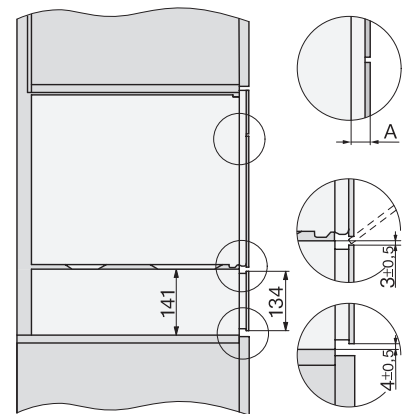

1) 400 mm, 2) 360 mm, 3) 47 mm, 4) 24 mm, 5) 32.5 mm

ESW7x20, DGC7x4xHCPro, DGC7x4xHCXPro installation drawings

ESW7x20, DG7xxx, DGM7xxx installation drawings

ESW7x20, DGM7x4x installation drawings

1) Front view, 2) Mains connection cable, L=2.000 mm, 3) Ventilation cut min. 180 cm², 4) No connection in this area

ESW7x10, DGC7x4xHCPro, DGC7x4xHCXPro, installation drawings

ESW7x10, EVS7010, DG7x4x, DGM7x4x installation drawings

A) 22 mm glass, 23,3 mm stainless steel

DG7xxx, DGM7xxx, installation drawings

built-in DG DGM DGC XL build-under, installation drawing

22 mm glass, 23,3 mm stainless steel

installation DGM, installation drawing, GB, AU

1) Mains connection cable, L=2000 mm, 2) Water supply hose, L=2000 mm, 3) ventilation cut-out min. 180 cm², 4) no connection in this area