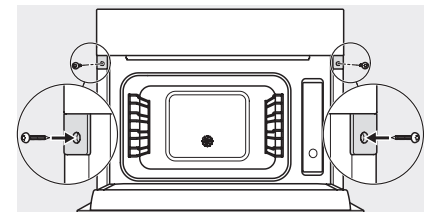

1) 400 mm, 2) 360 mm, 3) 47 mm, 4) 24 mm, 5) 32.5 mm

ESW7x20, DGC7x4xHCPro, DGC7x4xHCXPro installation drawings

ESW7x20, DG7xxx, DGM7xxx installation drawings

ESW7x20, DGM7x4x installation drawings

1) Front view, 2) Mains connection cable, L=2.000 mm, 3) Ventilation cut min. 180 cm², 4) No connection in this area

ESW7x10, DGC7x4xHCPro, DGC7x4xHCXPro, installation drawings

ESW7x10, EVS7010, DG7x4x, DGM7x4x installation drawings

A) 22 mm glass, 23,3 mm stainless steel

DG7xxx, DGM7xxx, installation drawings

built-in DG DGM DGC XL build-under, installation drawing

Screw joint DG DGM, installation drawing

DGM 7840

Steam oven with microwave

for healthy cooking & rapid heating-up with networking, menu cooking + M Touch.

DG DGM, installation drawing

side view DG DGM, installation drawing, GB, AU

22 mm glass, 23,3 mm stainless steel

installation DGM, installation drawing, GB, AU

1) Mains connection cable, L=2000 mm, 2) Water supply hose, L=2000 mm, 3) ventilation cut-out min. 180 cm², 4) no connection in this area