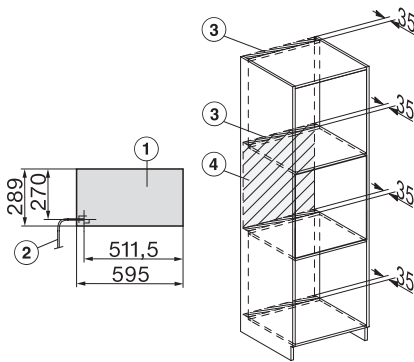

1) 400 mm, 2) 360 mm, 3) 47 mm, 4) 24 mm, 5) 32.5 mm

ESW7x20, DGC7x4xHCPro, DGC7x4xHCXPro installation drawings

ESW7x20, DG7xxx, DGM7xxx installation drawings

ESW7x20, DGM7x4x installation drawings

1) Front view, 2) Mains connection cable, L=2.000 mm, 3) Ventilation cut min. 180 cm², 4) No connection in this area