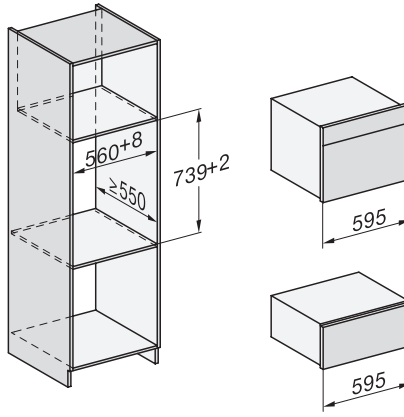

1) 400 mm, 2) 360 mm, 3) 47 mm, 4) 24 mm, 5) 32.5 mm

ESW7x20, DGC7x4xHCPro, DGC7x4xHCXPro installation drawings

ESW7x20, DG7xxx, DGM7xxx installation drawings

ESW7x20, DGM7x4x installation drawings

1) Front view, 2) Mains connection cable, L=2.000 mm, 3) Ventilation cut min. 180 cm², 4) No connection in this area