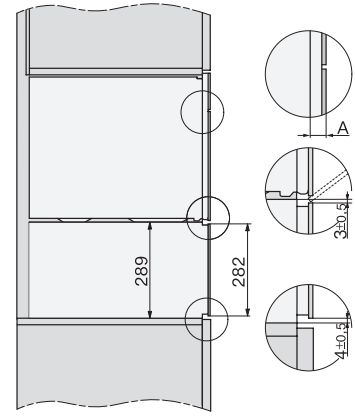

1) 400 mm, 2) 360 mm, 3) 47 mm, 4) 24 mm, 5) 32.5 mm

ESW7x20, DGC7x4xHCPro, DGC7x4xHCXPro installation drawings

ESW7x20, DG7xxx, DGM7xxx installation drawings

ESW7x20, DGM7x4x installation drawings

1) Front view, 2) Mains connection cable, L=2.000 mm, 3) Ventilation cut min. 180 cm², 4) No connection in this area

22 mm glass, 23,3 mm stainless steel

installation DGM, installation drawing, GB, AU

1) Mains connection cable, L=2000 mm, 2) Water supply hose, L=2000 mm, 3) ventilation cut-out min. 180 cm², 4) no connection in this area