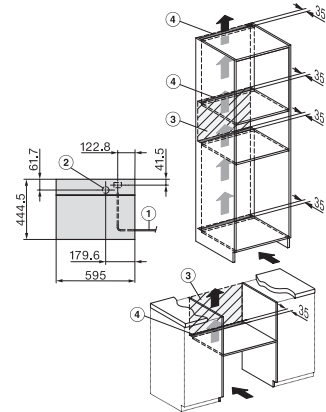

1) 400 mm, 2) 360 mm, 3) 47 mm, 4) 24 mm, 5) 32.5 mm

ESW7x20, DGC7x4xHCPro, DGC7x4xHCXPro installation drawings

ESW7x20, DG7xxx, DGM7xxx installation drawings

ESW7x20, DGM7x4x installation drawings

1) Front view, 2) Mains connection cable, L=2.000 mm, 3) Ventilation cut min. 180 cm², 4) No connection in this area

ESW7x10, DGC7x4xHCPro, DGC7x4xHCXPro, installation drawings

ESW7x10, EVS7010, DG7x4x, DGM7x4x installation drawings

A) 22 mm glass, 23,3 mm stainless steel

DG7xxx, DGM7xxx, installation drawings

built-in DG DGM DGC XL build-under, installation drawing

Screw joint DG DGM, installation drawing

DGM 7840

Steam oven with microwave

for healthy cooking & rapid heating-up with networking, menu cooking + M Touch.

DG DGM, installation drawing

side view DG DGM, installation drawing, GB, AU

22 mm glass, 23,3 mm stainless steel

installation DGM, installation drawing, GB, AU

1) Mains connection cable, L=2000 mm, 2) Water supply hose, L=2000 mm, 3) ventilation cut-out min. 180 cm², 4) no connection in this area