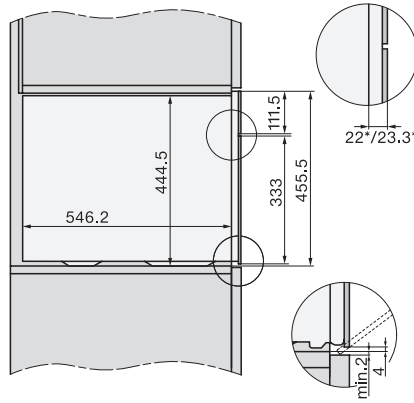

1) 400 mm, 2) 360 mm, 3) 47 mm, 4) 24 mm, 5) 32.5 mm

ESW7x20, DGC7x4xHCPro, DGC7x4xHCXPro installation drawings

ESW7x20, DG7xxx, DGM7xxx installation drawings

ESW7x20, DGM7x4x installation drawings

1) Front view, 2) Mains connection cable, L=2.000 mm, 3) Ventilation cut min. 180 cm², 4) No connection in this area

ESW7x10, DGC7x4xHCPro, DGC7x4xHCXPro, installation drawings

ESW7x10, EVS7010, DG7x4x, DGM7x4x installation drawings

A) 22 mm glass, 23,3 mm stainless steel

DG7xxx, DGM7xxx, installation drawings

built-in DG DGM DGC XL build-under, installation drawing

Screw joint DG DGM, installation drawing

DGM 7840

Steam oven with microwave

for healthy cooking & rapid heating-up with networking, menu cooking + M Touch.

DG DGM, installation drawing

side view DG DGM, installation drawing, GB, AU

22 mm glass, 23,3 mm stainless steel

installation DGM, installation drawing, GB, AU

1) Mains connection cable, L=2000 mm, 2) Water supply hose, L=2000 mm, 3) ventilation cut-out min. 180 cm², 4) no connection in this area