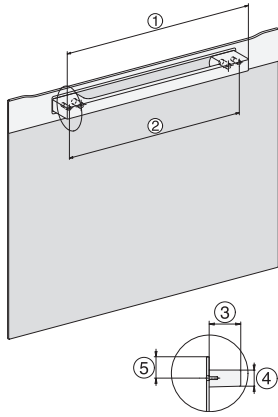

DGM 7840

Steam oven with microwave

for healthy cooking & rapid heating-up with networking, menu cooking + M Touch.

DG2840, DG7x40, DGC7x4x, DG7x6x, DGC7x6x, DGD7635, DGM7x4x, DO7, H28B/BP, H7x4xB/BM/BP, H7x6xB/BP, installation drawing

1) 400 mm, 2) 360 mm, 3) 47 mm, 4) 24 mm, 5) 32.5 mm