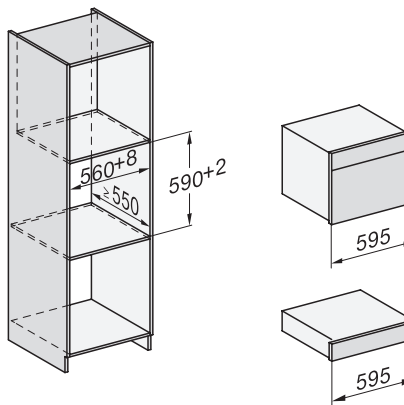

1) 400 mm, 2) 360 mm, 3) 47 mm, 4) 24 mm, 5) 32.5 mm

ESW7x20, DGC7x4xHCPro, DGC7x4xHCXPro installation drawings

ESW7x20, DG7xxx, DGM7xxx installation drawings

ESW7x20, DGM7x4x installation drawings

1) Front view, 2) Mains connection cable, L=2.000 mm, 3) Ventilation cut min. 180 cm², 4) No connection in this area