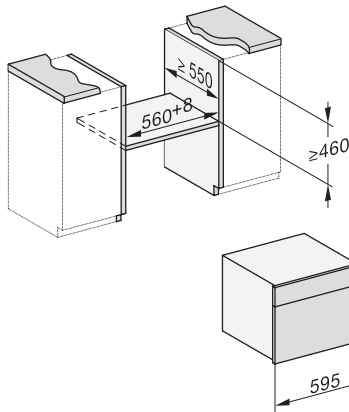

1) 400 mm, 2) 360 mm, 3) 47 mm, 4) 24 mm, 5) 32.5 mm

ESW7x20, DGC7x4xHCPro, DGC7x4xHCXPro installation drawings

ESW7x20, DG7xxx, DGM7xxx installation drawings

ESW7x20, DGM7x4x installation drawings

1) Front view, 2) Mains connection cable, L=2.000 mm, 3) Ventilation cut min. 180 cm², 4) No connection in this area

ESW7x10, DGC7x4xHCPro, DGC7x4xHCXPro, installation drawings

ESW7x10, EVS7010, DG7x4x, DGM7x4x installation drawings

A) 22 mm glass, 23,3 mm stainless steel

DG7xxx, DGM7xxx, installation drawings

built-in DG DGM DGC XL build-under, installation drawing

Screw joint DG DGM, installation drawing

DGM 7840

Steam oven with microwave

for healthy cooking & rapid heating-up with networking, menu cooking + M Touch.

DG DGM, installation drawing

side view DG DGM, installation drawing, GB, AU

22 mm glass, 23,3 mm stainless steel

installation DGM, installation drawing, GB, AU

1) Mains connection cable, L=2000 mm, 2) Water supply hose, L=2000 mm, 3) ventilation cut-out min. 180 cm², 4) no connection in this area