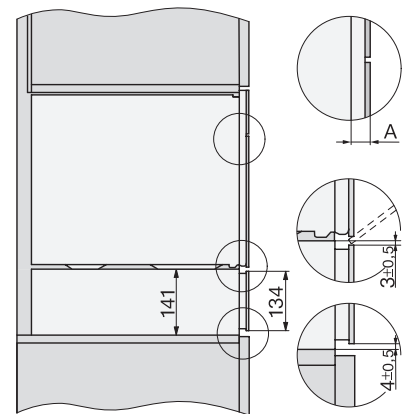

1) 400 mm, 2) 360 mm, 3) 47 mm, 4) 24 mm, 5) 32.5 mm

ESW7x20, DGC7x4xHCPro, DGC7x4xHCXPro installation drawings

ESW7x20, DG7xxx, DGM7xxx installation drawings

ESW7x20, DGM7x4x installation drawings

1) Front view, 2) Mains connection cable, L=2.000 mm, 3) Ventilation cut min. 180 cm<sup>2</sup>, 4) No connection in this area

ESW7x10, DGC7x4xHCPro, DGC7x4xHCXPro, installation drawings

ESW7x10, EVS7010, DG7x4x, DGM7x4x installation drawings

A) 22 mm glass, 23,3 mm stainless steel

DG7xxx, DGM7xxx, installation drawings

built-in DG DGM DGC XL build-under, installation drawing

22 mm glass, 23,3 mm stainless steel

installation DGM, installation drawing, GB, AU

1) Mains connection cable, L=2000 mm, 2) Water supply hose, L=2000 mm, 3) ventilation cut-out min. 180 cm<sup>2</sup>, 4) no connection in this area