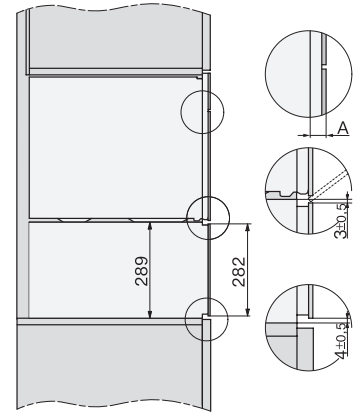

1) 400 mm, 2) 360 mm, 3) 47 mm, 4) 24 mm, 5) 32.5 mm

ESW7x20, DGC7x4xHCPro, DGC7x4xHCXPro installation drawings

ESW7x20, DG7xxx, DGM7xxx installation drawings

ESW7x20, DGM7x4x installation drawings

1) Front view, 2) Mains connection cable, L=2.000 mm, 3) Ventilation cut min. 180 cm<sup>2</sup>, 4) No connection in this area

ESW7x10, DGC7x4xHCPro, DGC7x4xHCXPro, installation drawings

ESW7x10, EVS7010, DG7x4x, DGM7x4x installation drawings

A) 22 mm glass, 23,3 mm stainless steel

DG7xxx, DGM7xxx, installation drawings

built-in DG DGM DGC XL build-under, installation drawing

22 mm glass, 23,3 mm stainless steel

installation DGM, installation drawing, GB, AU

1) Mains connection cable, L=2000 mm, 2) Water supply hose, L=2000 mm, 3) ventilation cut-out min. 180 cm<sup>2</sup>, 4) no connection in this area