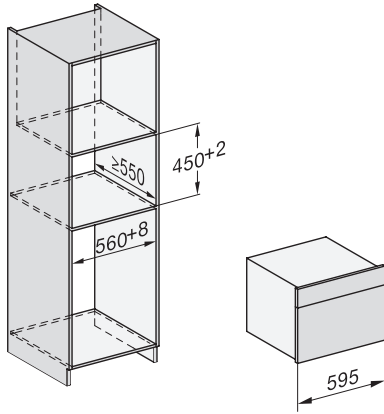

DGM 7440
Steam oven with microwave
for healthy cooking and rapid heating-up with networking.

DG DGM, installation drawing