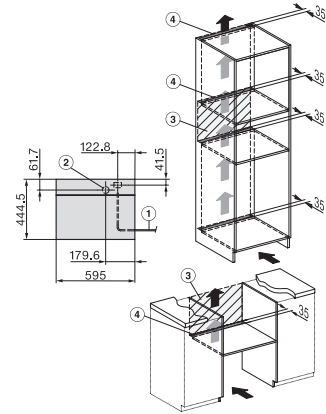

1) 400 mm, 2) 360 mm, 3) 47 mm, 4) 24 mm, 5) 32.5 mm

ESW7x20, DGC7x4xHCPro, DGC7x4xHCXPro installation drawings

ESW7x20, DG7xxx, DGM7xxx installation drawings

ESW7x20, DGM7x4x installation drawings

1) Front view, 2) Mains connection cable, L=2.000 mm, 3) Ventilation cut min. 180 cm<sup>2</sup>, 4) No connection in this area

ESW7x10, DGC7x4xHCPro, DGC7x4xHCXPro, installation drawings

ESW7x10, EVS7010, DG7x4x, DGM7x4x installation drawings

A) 22 mm glass, 23,3 mm stainless steel

DG7xxx, DGM7xxx, installation drawings

built-in DG DGM DGC XL build-under, installation drawing

Screw joint DG DGM, installation drawing

DGM 7440  
 Steam oven with microwave  
 for healthy cooking and rapid heating-up with networking.

DG DGM, installation drawing

side view DG DGM, installation drawing, GB, AU

22 mm glass, 23,3 mm stainless steel

installation DGM, installation drawing, GB, AU

1) Mains connection cable, L=2000 mm, 2) Water supply hose, L=2000 mm, 3) ventilation cut-out min. 180 cm<sup>2</sup>, 4) no connection in this area