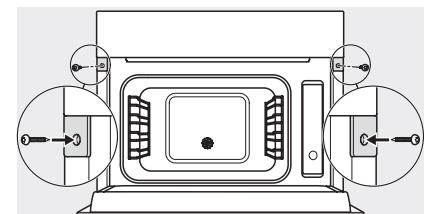

1) 400 mm, 2) 360 mm, 3) 47 mm, 4) 24 mm, 5) 32.5 mm

ESW7x20, DGC7x4xHCPro, DGC7x4xHCXPro installation drawings

ESW7x20, DG7xxx, DGM7xxx installation drawings

ESW7x20, DGM7x4x installation drawings

1) Front view, 2) Mains connection cable, L=2.000 mm, 3) Ventilation cut min. 180 cm<sup>2</sup>, 4) No connection in this area

ESW7x10, DGC7x4xHCPro, DGC7x4xHCXPro, installation drawings

ESW7x10, EVS7010, DG7x4x, DGM7x4x installation drawings

A) 22 mm glass, 23,3 mm stainless steel

DG7xxx, DGM7xxx, installation drawings

built-in DG DGM DGC XL build-under, installation drawing

Screw joint DG DGM, installation drawing

DGM 7440  
 Steam oven with microwave  
 for healthy cooking and rapid heating-up with networking.

DG DGM, installation drawing

side view DG DGM, installation drawing, GB, AU

22 mm glass, 23,3 mm stainless steel

installation DGM, installation drawing, GB, AU

1) Mains connection cable, L=2000 mm, 2) Water supply hose, L=2000 mm, 3) ventilation cut-out min. 180 cm<sup>2</sup>, 4) no connection in this area