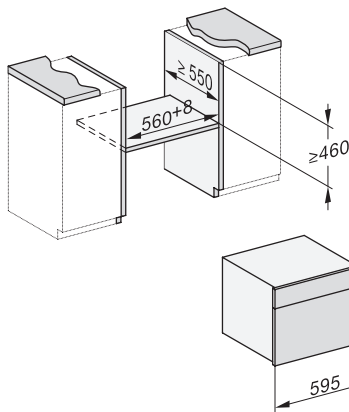

1) 400 mm, 2) 360 mm, 3) 47 mm, 4) 24 mm, 5) 32.5 mm

ESW7x20, DGC7x4xHCPro, DGC7x4xHCXPro installation drawings

ESW7x20, DG7xxx, DGM7xxx installation drawings

ESW7x20, DGM7x4x installation drawings

1) Front view, 2) Mains connection cable, L=2.000 mm, 3) Ventilation cut min. 180 cm<sup>2</sup>, 4) No connection in this area

ESW7x10, DGC7x4xHCPro, DGC7x4xHCXPro, installation drawings

ESW7x10, EVS7010, DG7x4x, DGM7x4x installation drawings

A) 22 mm glass, 23,3 mm stainless steel

DG7xxx, DGM7xxx, installation drawings

built-in DG DGM DGC XL build-under, installation drawing

Screw joint DG DGM, installation drawing

DGM 7440  
 Steam oven with microwave  
 for healthy cooking and rapid heating-up with networking.

DG DGM, installation drawing

side view DG DGM, installation drawing, GB, AU

22 mm glass, 23,3 mm stainless steel

installation DGM, installation drawing, GB, AU

1) Mains connection cable, L=2000 mm, 2) Water supply hose, L=2000 mm, 3) ventilation cut-out min. 180 cm<sup>2</sup>, 4) no connection in this area