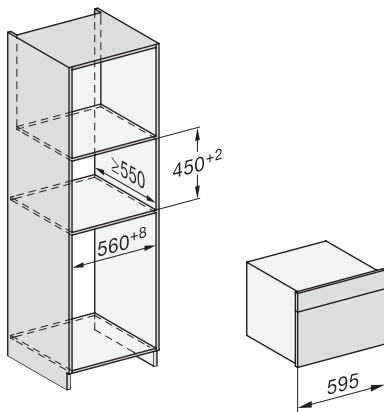

DG7xxx, DGM7xxx, installation drawings