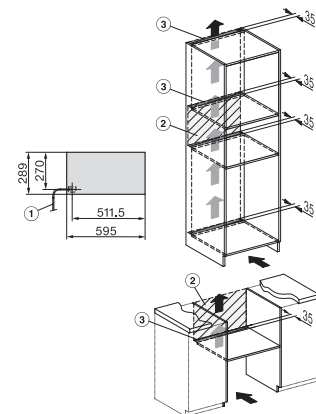

Accessories included	
Anti-slip mat	1
Rack for increased capacity	1

ESW 7020

29 cm high handleless Gourmet warming drawer
for preheating crockery, keeping food warm and low temperature cooking.

ESW7x20, DGC7x4xHCPro, DGC7x4xHCXPro installation drawings

ESW7x20, DG7xxx, DGM7xxx installation drawings

ESW7x20, DGM7x4x installation drawings

1) Front view, 2) Mains connection cable, L=2.000 mm, 3) Ventilation cut min. 180 cm², 4) No connection in this area

ESW7x20, DGC7x6xHCPro, DGC7x6xHCXPro installation drawings

side view ESW7x20, installation drawing, GB, AU

Installation ESW7x20, installation drawing, GB, AU

1) Front view, 2) Mains connection cable, L=2,000 mm, 3) ventilation cut-out min. 180 cm², 4) no connection in this area