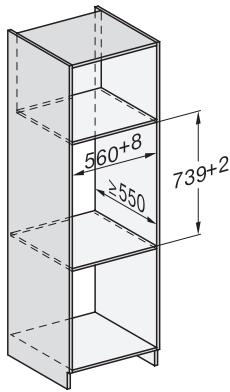

EAN: 4002516169901 / Material number: 11093320 / Old Material Number: 30702040GB

Construction type and design	
Gourmet warming drawer	•
PureLine	•
Handleless	•
Colour	Stainless steel/Clean Steel
Operating modes	
Cup warming	•
Plate warming	•
Keeping food warm	•
Low temperature cooking	•
User convenience	
Miele@home	•
Capacity	12 place settings
Push2open mechanism	•
Fully telescopic runners for easy loading and unloading of the warming drawer	•
Control panel with sensor controls	•
Control panel with symbols	•
Stop programming	•
Timer function	•
Sabbath programme	•
Efficiency and sustainability	
Power rating in off mode in W	0.5
Power rating in standby mode in W	1.0
Power rating in networked standby in W	2.0
Time until automatic switch to off mode in min	20
Time until automatic switch to standby in min	20
Time until automatic switch to networked standby in min	20
Cleaning and care	
Stainless steel/CleanSteel finish	•
Flush control panel	•
Safety	
Cool front	•
Anti-slip mat	•
Safety switch-off	•
Technical data	
Temperatures min. in °C	40
Temperatures max. in °C	85
Appliance width in mm	595
Appliance height in mm	289
Appliance depth in mm	570
Useable interior height in mm	230
Total rated load in kW	0.70
Voltage in V	230
Frequency in Hz	50-60
Fuse rating in A	10
Number of phases	1
Mains cable with plug	•
Length of supply lead in m	2.0

ESW 7020

29 cm high handleless Gourmet warming drawer

for preheating crockery, keeping food warm and low temperature cooking.

EAN: 4002516169901 / Material number: 11093320 / Old Material Number: 30702040GB

Accessories included	
Anti-slip mat	1
Rack for increased capacity	1

ESW 7020

29 cm high handleless Gourmet warming drawer
for preheating crockery, keeping food warm and low temperature cooking.

ESW7x20, DGC7x4xHCPro, DGC7x4xHCXPro installation drawings