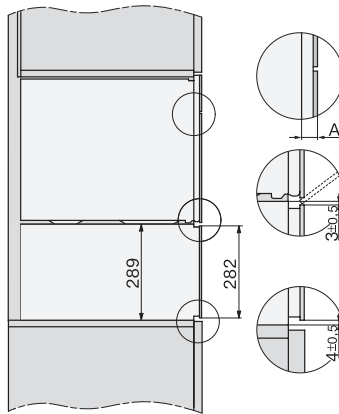

ESW 7020

29 cm high handleless Gourmet warming drawer
for preheating crockery, keeping food warm and low temperature cooking.

ESW7x20, DG7xxx, DGM7xxx installation drawings