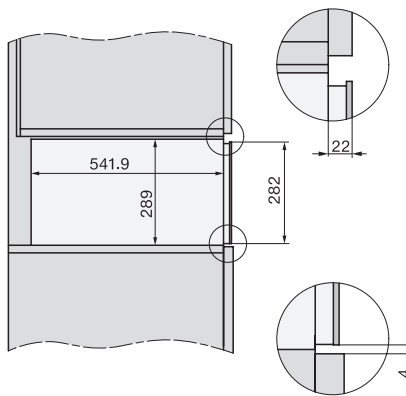

Accessories included	
Anti-slip mat	1
Rack for increased capacity	1

ESW 7020

29 cm high handleless Gourmet warming drawer
for preheating crockery, keeping food warm and low temperature cooking.

ESW7x20, DGC7x4xHCPro, DGC7x4xHCXPro installation drawings

ESW7x20, DG7xxx, DGM7xxx installation drawings

ESW7x20, DGM7x4x installation drawings

1) Front view, 2) Mains connection cable, L=2.000 mm, 3) Ventilation cut min. 180 cm², 4) No connection in this area

ESW7x20, DGC7x6xHCPro, DGC7x6xHCXPro installation drawings

side view ESW7x20, installation drawing, GB, AU

Installation ESW7x20, installation drawing, GB, AU

1) Front view, 2) Mains connection cable, L=2,000 mm, 3) ventilation cut-out min. 180 cm², 4) no connection in this area