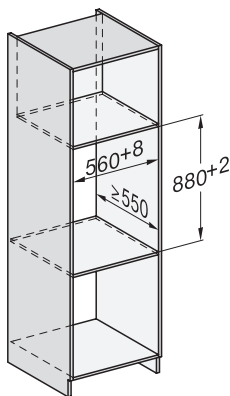

Accessories included	
Anti-slip mat	1
Rack for increased capacity	1

ESW 7020

29 cm high handleless Gourmet warming drawer
for preheating crockery, keeping food warm and low temperature cooking.

ESW7x20, DGC7x4xHCPro, DGC7x4xHCXPro installation drawings

ESW7x20, DG7xxx, DGM7xxx installation drawings

ESW7x20, DGM7x4x installation drawings

1) Front view, 2) Mains connection cable, L=2.000 mm, 3) Ventilation cut min. 180 cm², 4) No connection in this area

ESW7x20, DGC7x6xHCPro, DGC7x6xHCXPro installation drawings

side view ESW7x20, installation drawing, GB, AU

Installation ESW7x20, installation drawing, GB, AU

1) Front view, 2) Mains connection cable, L=2,000 mm, 3) ventilation cut-out min. 180 cm², 4) no connection in this area