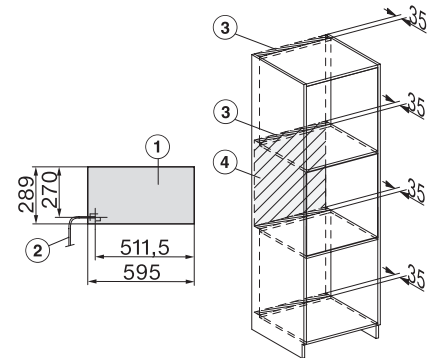

Accessories included	
Anti-slip mat	1
Rack for increased capacity	1

ESW 7020

29 cm high handleless Gourmet warming drawer
for preheating crockery, keeping food warm and low temperature cooking.

ESW7x20, DGC7x4xHCPro, DGC7x4xHCXPro installation drawings

ESW7x20, DG7xxx, DGM7xxx installation drawings

ESW7x20, DGM7x4x installation drawings

1) Front view, 2) Mains connection cable, L=2.000 mm, 3) Ventilation cut min. 180 cm², 4) No connection in this area

ESW7x20, DGC7x6xHCPro, DGC7x6xHCXPro installation drawings

side view ESW7x20, installation drawing, GB, AU

Installation ESW7x20, installation drawing, GB, AU

1) Front view, 2) Mains connection cable, L=2,000 mm, 3) ventilation cut-out min. 180 cm², 4) no connection in this area