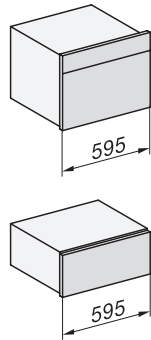

EAN: 4002516169901 / Material number: 11093320 / Old Material Number: 30702040GB

Construction type and design	
Gourmet warming drawer	•
PureLine	•
Handleless	•
Colour	Stainless steel/Clean Steel
Operating modes	
Cup warming	•
Plate warming	•
Keeping food warm	•
Low temperature cooking	•
User convenience	
Miele@home	•
Capacity	12 place settings
Push2open mechanism	•
Fully telescopic runners for easy loading and unloading of the warming drawer	•
Control panel with sensor controls	•
Control panel with symbols	•
Stop programming	•
Timer function	•
Sabbath programme	•
Efficiency and sustainability	
Power rating in off mode in W	0.5
Power rating in standby mode in W	1.0
Power rating in networked standby in W	2.0
Time until automatic switch to off mode in min	20
Time until automatic switch to standby in min	20
Time until automatic switch to networked standby in min	20
Cleaning and care	
Stainless steel/CleanSteel finish	•
Flush control panel	•
Safety	
Cool front	•
Anti-slip mat	•
Safety switch-off	•
Technical data	
Temperatures min. in °C	40
Temperatures max. in °C	85
Appliance width in mm	595
Appliance height in mm	289
Appliance depth in mm	570
Useable interior height in mm	230
Total rated load in kW	0.70
Voltage in V	230
Frequency in Hz	50-60
Fuse rating in A	10
Number of phases	1
Mains cable with plug	•
Length of supply lead in m	2.0

ESW 7020

29 cm high handleless Gourmet warming drawer

for preheating crockery, keeping food warm and low temperature cooking.

EAN: 4002516169901 / Material number: 11093320 / Old Material Number: 30702040GB

Accessories included	
Anti-slip mat	1
Rack for increased capacity	1

ESW 7020

29 cm high handleless Gourmet warming drawer
for preheating crockery, keeping food warm and low temperature cooking.

ESW7x20, DGC7x4xHCPro, DGC7x4xHCXPro installation drawings