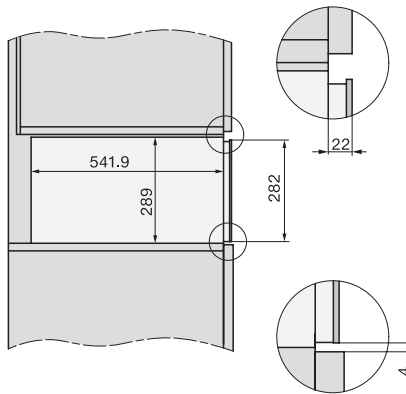

ESW7x20, DG7xxx, DGM7xxx installation drawings

ESW7x20, DGM7x4x installation drawings

1) Front view, 2) Mains connection cable, L=2.000 mm, 3) Ventilation cut min. 180 cm², 4) No connection in this area

ESW7x20, DGC7x6xHCPro, DGC7x6xHCXPro installation drawings

side view ESW7x20, installation drawing, GB, AU

Installation ESW7x20, installation drawing, GB, AU

1) Front view, 2) Mains connection cable, L=2.000 mm, 3) ventilation cut-out min. 180 cm², 4) no connection in this area