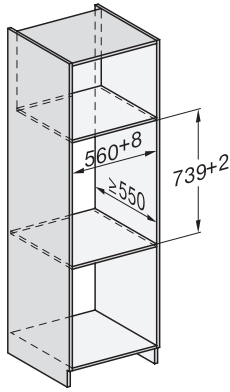

EAN: 4002516169475 / Material number: 11093300 / Old Material Number: 30702030GB

Construction type and design	
Gourmet warming drawer	•
VitroLine	•
ArtLine	•
Handleless	•
Colour	Graphite grey
Operating modes	
Cup warming	•
Plate warming	•
Keeping food warm	•
Low temperature cooking	•
User convenience	
Miele@home	•
Capacity	12 place settings
Push2open mechanism	•
Fully telescopic runners for easy loading and unloading of the warming drawer	•
Control panel with sensor controls	•
Control panel with symbols	•
Stop programming	•
Timer function	•
Sabbath programme	•
Efficiency and sustainability	
Power rating in off mode in W	0.5
Power rating in standby mode in W	1.0
Power rating in networked standby in W	2.0
Time until automatic switch to off mode in min	20
Time until automatic switch to standby in min	20
Time until automatic switch to networked standby in min	20
Cleaning and care	
Flush control panel	•
Safety	
Cool front	•
Anti-slip mat	•
Safety switch-off	•
Technical data	
Temperatures min. in °C	40
Temperatures max. in °C	85
Appliance width in mm	595
Appliance height in mm	289
Appliance depth in mm	570
Useable interior height in mm	230
Total rated load in kW	0.70
Voltage in V	230
Frequency in Hz	50-60
Fuse rating in A	10
Number of phases	1
Mains cable with plug	•
Length of supply lead in m	2.0

ESW 7020

29 cm high handleless Gourmet warming drawer

for preheating crockery, keeping food warm and low temperature cooking.

EAN: 4002516169475 / Material number: 11093300 / Old Material Number: 30702030GB

Accessories included	
Anti-slip mat	1
Rack for increased capacity	1

ESW 7020

29 cm high handleless Gourmet warming drawer
for preheating crockery, keeping food warm and low temperature cooking.

ESW7x20, DGC7x4xHCPro, DGC7x4xHCXPro installation drawings