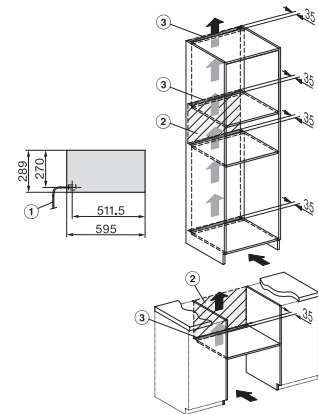

Accessories included	
Anti-slip mat	1
Rack for increased capacity	1

ESW 7020

29 cm high handleless Gourmet warming drawer
for preheating crockery, keeping food warm and low temperature cooking.

ESW7x20, DGC7x4xHCPro, DGC7x4xHCXPro installation drawings

ESW7x20, DG7xxx, DGM7xxx installation drawings

ESW7x20, DGM7x4x installation drawings

1) Front view, 2) Mains connection cable, L=2.000 mm, 3) Ventilation cut min. 180 cm², 4) No connection in this area

ESW7x20, DGC7x6xHCPro, DGC7x6xHCXPro installation drawings

side view ESW7x20, installation drawing, GB, AU

Installation ESW7x20, installation drawing, GB, AU

1) Front view, 2) Mains connection cable, L=2.000 mm, 3) ventilation cut-out min. 180 cm², 4) no connection in this area