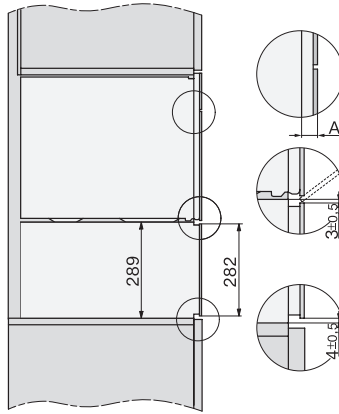

ESW 7020

29 cm high handleless Gourmet warming drawer

for preheating crockery, keeping food warm and low temperature cooking.

EAN: 4002516169475 / Material number: 11093300 / Old Material Number: 30702030GB

Accessories included	
Anti-slip mat	1
Rack for increased capacity	1

ESW 7020

29 cm high handleless Gourmet warming drawer
for preheating crockery, keeping food warm and low temperature cooking.

ESW7x20, DGC7x4xHCPro, DGC7x4xHCXPro installation drawings

ESW7x20, DG7xxx, DGM7xxx installation drawings

ESW7x20, DGM7x4x installation drawings

1) Front view, 2) Mains connection cable, L=2.000 mm, 3) Ventilation cut min. 180 cm², 4) No connection in this area

ESW7x20, DGC7x6xHCPro, DGC7x6xHCXPro installation drawings

side view ESW7x20, installation drawing, GB, AU

Installation ESW7x20, installation drawing, GB, AU

1) Front view, 2) Mains connection cable, L=2.000 mm, 3) ventilation cut-out min. 180 cm², 4) no connection in this area