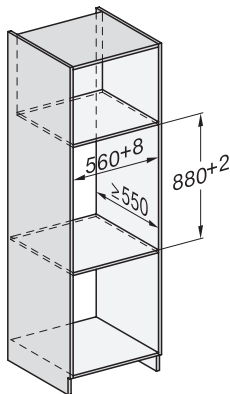

Accessories included	
Anti-slip mat	1
Rack for increased capacity	1

ESW 7020

29 cm high handleless Gourmet warming drawer
for preheating crockery, keeping food warm and low temperature cooking.

ESW7x20, DGC7x4xHCPro, DGC7x4xHCXPro installation drawings

ESW7x20, DG7xxx, DGM7xxx installation drawings

ESW7x20, DGM7x4x installation drawings

1) Front view, 2) Mains connection cable, L=2.000 mm, 3) Ventilation cut min. 180 cm², 4) No connection in this area

ESW7x20, DGC7x6xHCPro, DGC7x6xHCXPro installation drawings

side view ESW7x20, installation drawing, GB, AU

Installation ESW7x20, installation drawing, GB, AU

1) Front view, 2) Mains connection cable, L=2.000 mm, 3) ventilation cut-out min. 180 cm², 4) no connection in this area