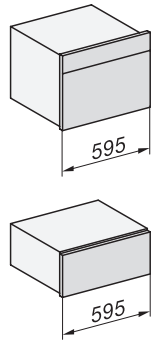

ESW 7020

29 cm high handleless Gourmet warming drawer

for preheating crockery, keeping food warm and low temperature cooking.

EAN: 4002516169475 / Material number: 11093300 / Old Material Number: 30702030GB

Accessories included	
Anti-slip mat	1
Rack for increased capacity	1

ESW 7020

29 cm high handleless Gourmet warming drawer
for preheating crockery, keeping food warm and low temperature cooking.

ESW7x20, DGC7x4xHCPro, DGC7x4xHCXPro installation drawings

ESW7x20, DGC7x6xHCPro, DGC7x6xHCXPro installation drawings

side view ESW7x20, installation drawing, GB, AU

Installation ESW7x20, installation drawing, GB, AU

1) Front view, 2) Mains connection cable, L=2.000 mm, 3) ventilation cut-out min. 180 cm², 4) no connection in this area