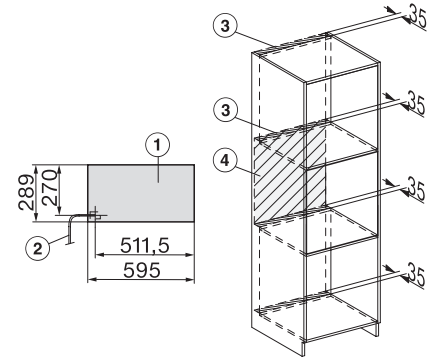

Accessories included	
Anti-slip mat	1
Rack for increased capacity	1

ESW 7020

29 cm high handleless Gourmet warming drawer
for preheating crockery, keeping food warm and low temperature cooking.

ESW7x20, DGC7x4xHCPro, DGC7x4xHCXPro installation drawings

ESW7x20, DG7xxx, DGM7xxx installation drawings

ESW7x20, DGM7x4x installation drawings

1) Front view, 2) Mains connection cable, L=2.000 mm, 3) Ventilation cut min. 180 cm², 4) No connection in this area

ESW7x20, DGC7x6xHCPro, DGC7x6xHCXPro installation drawings

side view ESW7x20, installation drawing, GB, AU

Installation ESW7x20, installation drawing, GB, AU

1) Front view, 2) Mains connection cable, L=2.000 mm, 3) ventilation cut-out min. 180 cm², 4) no connection in this area