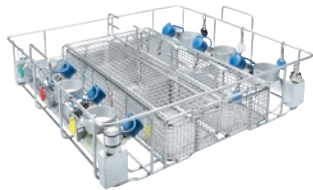

APFD 200

Use

for the optimum loading of air regulators.

- Suitable for holding 6 air regulators securely
- Accessories: 2 small-part baskets with 3 coloured compartments
- Breathing air connection and compressed air indicator
- Connection via quick couplings (compatible with Parker Rectus 25)
- Max. load item clearance 275 mm, diameter 12–95 mm

EAN: 4002516080473 / Material number: 11045740 / Old Material Number: 67020001D

Product category	
Fresh-water dishwashers	•
Machine affiliation	
PG 8063	•
Product category	
Insert for air regulators	•
Product properties	
Compressed air indicator	•
Area of application	
Reprocessing of breathing air regulators	•
Capacity	
Air regulators [number]	6
Dimensions and weight	
External dimensions, net height in mm	153
External dimensions, net width in mm	484
External dimensions, net depth in mm	452
External dimensions, gross height in mm	32
External dimensions, gross width in mm	615
External dimensions, gross depth in mm	50
Net weight in kg	6.10
Gross weight in kg	6.61