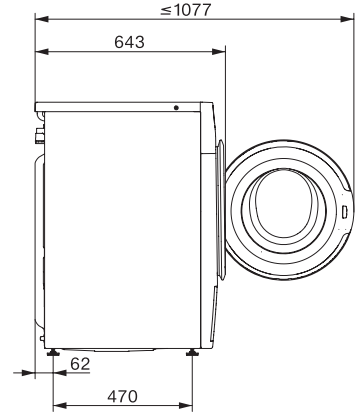

WWW980 WPS Passion

W1 front-loader washing machine:

the economical all-rounder that meets the highest expectations.

EAN: 4002516072720 / Material number: 10994880 / Old Material Number: 11WW9806GB

Pre-ironing with steam	•
Buzzer	•
AllergoWash	•
Quality	
Counterweights made of cast iron	•
Safety	
Water protection system	Waterproof-System
Safety lock	•
PIN-Code	•
Optical interface	•
Technical data	
Dimensions in mm (width)	596
Dimensions in mm (height)	850
Dimensions in mm (depth)	643
Appliance depth in mm with opened door	1077
Weight in kg	98
Total rated load in kW	2.10-2.40
Voltage in V	220-240
Fuse rating in A	13
Frequency in Hz	50
Length of supply lead in m	2
Length of supply lead in m	2.0
Replacing lamps	Service
Accessories included	
3 Caps	•
UltraPhase 1 + 2	•
Voucher for 5 Miele UltraPhase cartridges	•
Available display languages	
Available display languages via MultiLingua	bahasa malaysia, dansk, deutsch, english (AU), english (CA), english (GB), english (US), español, français (CA), français (FR), hrvatski, italiano, magyar, nederlands, norsk, polski, portugês, русский, română, slovenčina, slovenščina, srpski, suomi, svenska, türkçe, українська, čeština, ελληνικά,

WWW980 WPS Passion

W1 front-loader washing machine:

the economical all-rounder that meets the highest expectations.

W1 drawing, facia 5 degree, measures in mm

W1 drawing, facia 5 degree, measures in mm

W1 drawing, facia 5 degree, measures in mm

W1 drawing, facia 5 degree, measures in mm