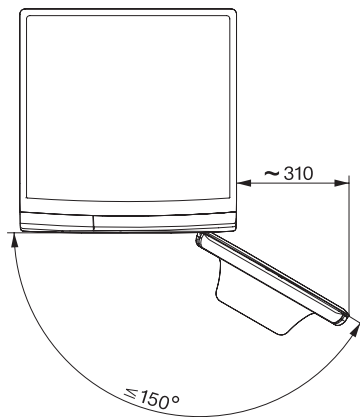

WWW980 WPS Passion

W1 front-loader washing machine:

the economical all-rounder that meets the highest expectations.

EAN: 4002516072720 / Material number: 10994880 / Old Material Number: 11WW9806GB

Pre-ironing with steam	•
Buzzer	•
AllergoWash	•
Quality	
Counterweights made of cast iron	•
Safety	
Water protection system	Waterproof-System
Safety lock	•
PIN-Code	•
Optical interface	•
Technical data	
Dimensions in mm (width)	596
Dimensions in mm (height)	850
Dimensions in mm (depth)	643
Appliance depth in mm with opened door	1077
Weight in kg	98
Total rated load in kW	2.10-2.40
Voltage in V	220-240
Fuse rating in A	13
Frequency in Hz	50
Length of supply lead in m	2
Length of supply lead in m	2.0
Replacing lamps	Service
Accessories included	
3 Caps	•
UltraPhase 1 + 2	•
Voucher for 5 Miele UltraPhase cartridges	•
Available display languages	
Available display languages via MultiLingua	bahasa malaysia, dansk, deutsch, english (AU), english (CA), english (GB), english (US), español, français (CA), français (FR), hrvatski, italiano, magyar, nederlands, norsk, polski, portugês, русский, română, slovenčina, slovenščina, srpski, suomi, svenska, türkçe, українська, čeština, ελληνικά,

WWW980 WPS Passion

W1 front-loader washing machine:

the economical all-rounder that meets the highest expectations.

W1 drawing, facia 5 degree, measures in mm

W1 drawing, facia 5 degree, measures in mm

W1 drawing, facia 5 degree, measures in mm

W1 drawing, facia 5 degree, measures in mm