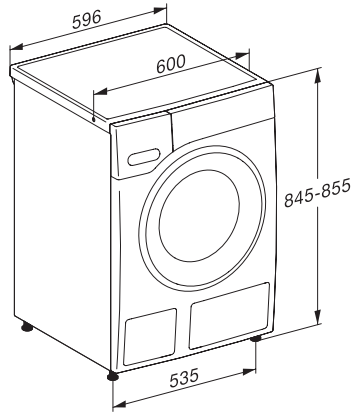

WWW980 WPS Passion

W1 front-loader washing machine:

the economical all-rounder that meets the highest expectations.

EAN: 4002516072720 / Material number: 10994880 / Old Material Number: 11WW9806GB

Pre-ironing with steam	•
Buzzer	•
AllergoWash	•
Quality	
Counterweights made of cast iron	•
Safety	
Water protection system	Waterproof-System
Safety lock	•
PIN-Code	•
Optical interface	•
Technical data	
Dimensions in mm (width)	596
Dimensions in mm (height)	850
Dimensions in mm (depth)	643
Appliance depth in mm with opened door	1077
Weight in kg	98
Total rated load in kW	2.10-2.40
Voltage in V	220-240
Fuse rating in A	13
Frequency in Hz	50
Length of supply lead in m	2
Length of supply lead in m	2.0
Replacing lamps	Service
Accessories included	
3 Caps	•
UltraPhase 1 + 2	•
Voucher for 5 Miele UltraPhase cartridges	•
Available display languages	
Available display languages via MultiLingua	bahasa malaysia, dansk, deutsch, english (AU), english (CA), english (GB), english (US), español, français (CA), français (FR), hrvatski, italiano, magyar, nederlands, norsk, polski, portugês, русский, română, slovenčina, slovenščina, srpski, suomi, svenska, türkçe, українська, čeština, ελληνικά,

WWW980 WPS Passion

W1 front-loader washing machine:

the economical all-rounder that meets the highest expectations.

W1 drawing, facia 5 degree, measures in mm

W1 drawing, facia 5 degree, measures in mm

W1 drawing, facia 5 degree, measures in mm

W1 drawing, facia 5 degree, measures in mm